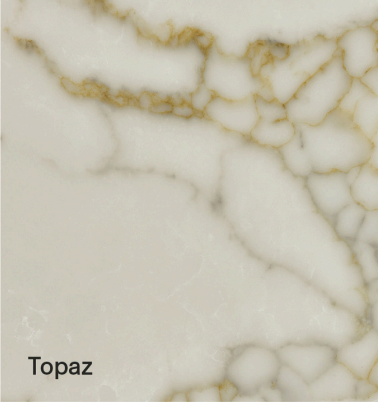

Timberline Silk Surface Stone Top Colours

Arctic White

Star Dust

Blanca Granite

Luminice

Bianco Pearl

White Crystal Boulder

Calcutta Snow

Silversnow

Riverina

Silk Whisper

Albastera

Opalora

Lustra Silk

Ice Nuovo

Bronzite

Topaz

Timberline Silk Surface Stone Top Colours