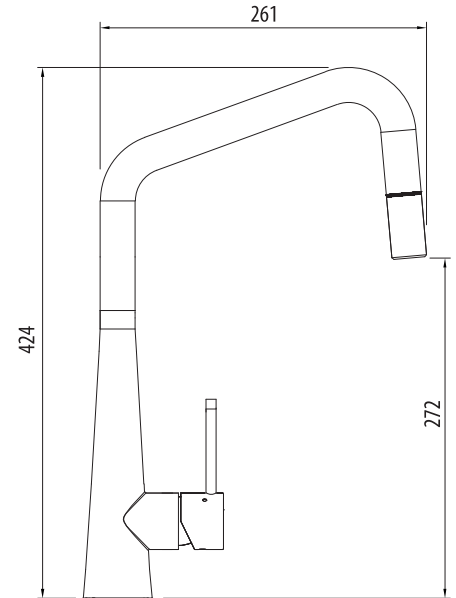

Essente 316

Lead FREE

316 | Marine Grade Stainless Steel

All dimensions in mm

SS31675

Stainless Steel Square Goose Neck Pull Out Mixer

Specifications /

WELS rating	5 Stars, 6.0 L per minute
WELS registration number	T43182
Temperature rating (min / max)	1°C - 65°C
Pressure rating (min / max)	150 kPa - 500 kPa
Finish	Natural (stainless steel)
Materials	316 Grade stainless steel body and handle
Cartridge size	35 mm
Cartridge type	Ceramic disc cartridge
Carton size	735 x 325 x 75 mm
Product weight	4 kg
Mixer height	424 mm
Water supply	Mains
Warranty	15 years (see Oliveri website for full details)
Maintenance and care instructions	All surfaces should be cleaned with mild liquid detergent or soap and water. Do not use cream cleaners or citrus based cleaning products, as they are abrasive. Use of unsuitable cleaning agents may damage the surface. Any damage caused in this way will not be covered by warranty.