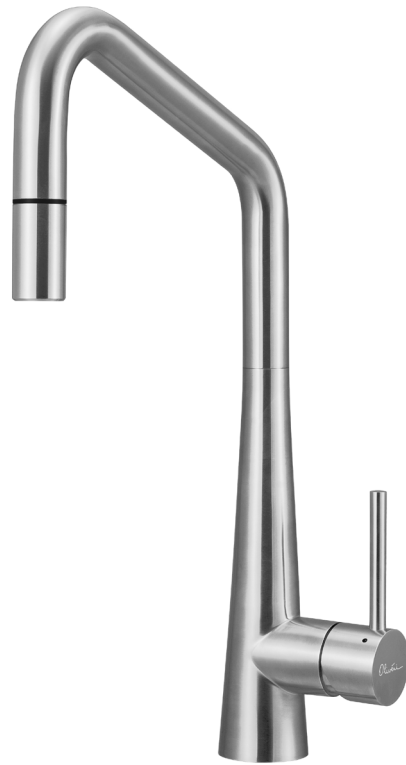

Essente 316

Lead FREE

316 | Marine Grade Stainless Steel

All dimensions in mm

SS31675

Stainless Steel Square Goose Neck Pull Out Mixer

Specifications /

WELS rating	5 Stars, 6.0 L per minute
WELS registration number	T43182
Temperature rating (min / max)	1°C - 65°C
Pressure rating (min / max)	150 kPa - 500 kPa
Finish	Natural (stainless steel)
Materials	316 Grade stainless steel body and handle
Cartridge size	35 mm
Cartridge type	Ceramic disc cartridge
Carton size	735 x 325 x 75 mm
Product weight	4 kg
Mixer height	424 mm
Water supply	Mains
Warranty	15 years (see Oliveri website for full details)
Maintenance and care instructions	All surfaces should be cleaned with mild liquid detergent or soap and water. Do not use cream cleaners or citrus based cleaning products, as they are abrasive. Use of unsuitable cleaning agents may damage the surface. Any damage caused in this way will not be covered by warranty.