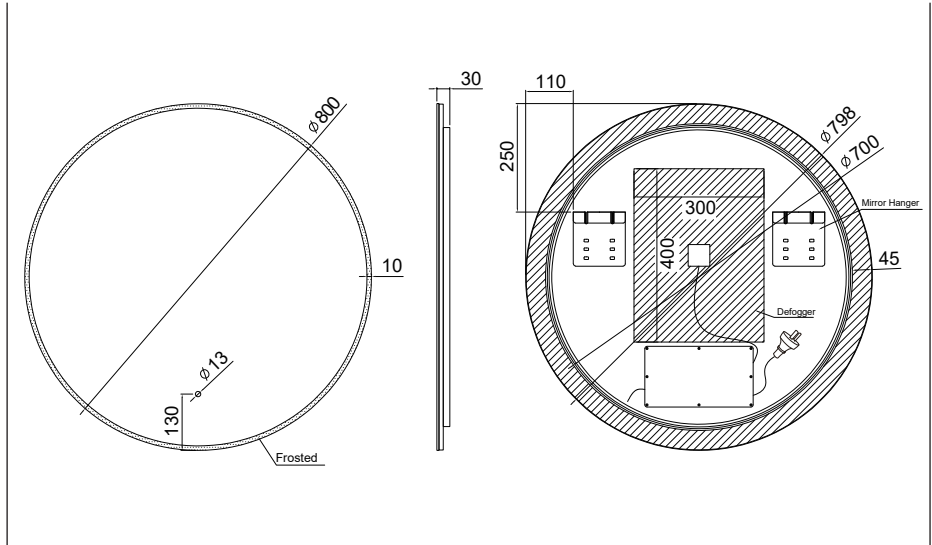

VISTA LED MIRROR

SKU: 1659030

- 800x800mm round LED mirror
- Shape: Round
- Touch free control
- 5mm Copper Free Mirror
- Adjustable colour Temperature Lighting
- Demister with 1 hour cut off
- IP44 rated
- 10mm Frosted edge

Vista
LED MIRROR