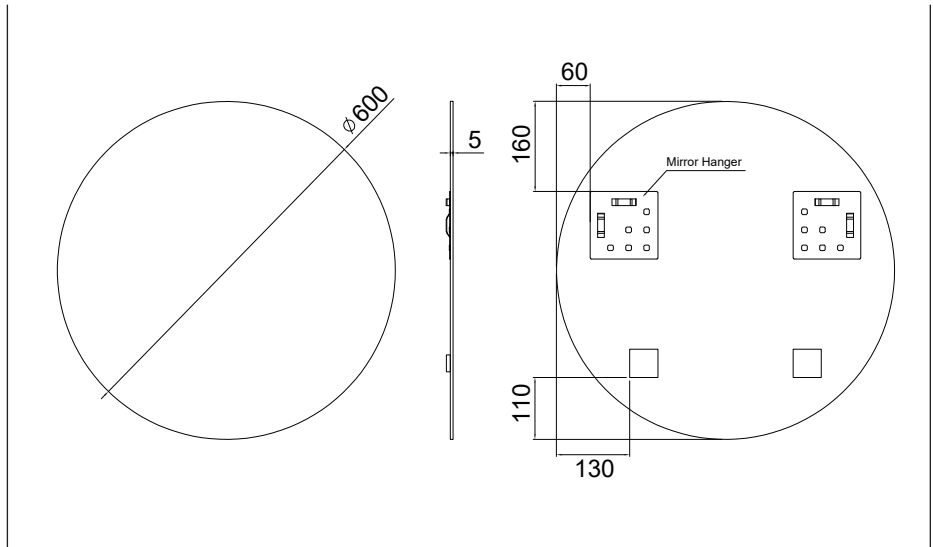

# VISTA MIRROR

SKU: 1659025

- 600x600mm round mirror
- Shape: Round
- 5mm Copper Free Mirror
- Functional
- Wall Mounted

**Vista**  
MIRROR