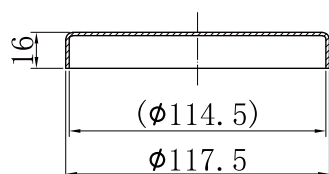

130mm Round Tile Insert Floor Waste 100mm Outlet

Nero

Versions:202311

Drawing

Specifications

SKU

NRFW005

Watermark License

Brushed Gold
NRFW005BG

Brushed Nickel
NRFW005BN

*Dimensions are nominal measurements only.

Nero

info@nerotapware.com.au
nerotapware.com.au

11-13 Buontempo Road
Carrum Downs Vic 3201