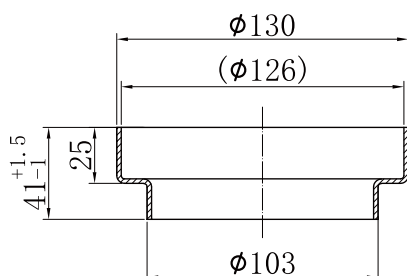

130mm Round Tile Insert Floor Waste 100mm Outlet

Nero

Versions:202311

Drawing

Specifications

SKU

NRFW005

Watermark License

Brushed Gold
NRFW005BG

Brushed Nickel
NRFW005BN

*Dimensions are nominal measurements only.

Nero

info@nerotapware.com.au
nerotapware.com.au

11-13 Buontempo Road
Carrum Downs Vic 3201