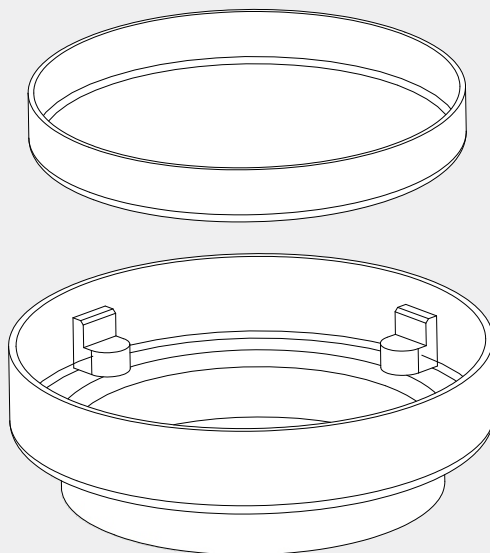

130mm Round Tile Insert Floor Waste 100mm Outlet

Nero

Versions:202311

Drawing

Specifications

SKU

NRFW005

Watermark License

WM-032203

Packaging Includes

1 x floor waste

Finish

Chrome
NRFW005CH

Gun Metal
NRFW005GM

Brushed Bronze
NRFW005BZ

Matte Black
NRFW005MB

Brushed Gold
NRFW005BG

Brushed Nickel
NRFW005BN

*Dimensions are nominal measurements only.

Nero

info@nerotapware.com.au
nerotapware.com.au

11-13 Buontempo Road
Carrum Downs Vic 3201