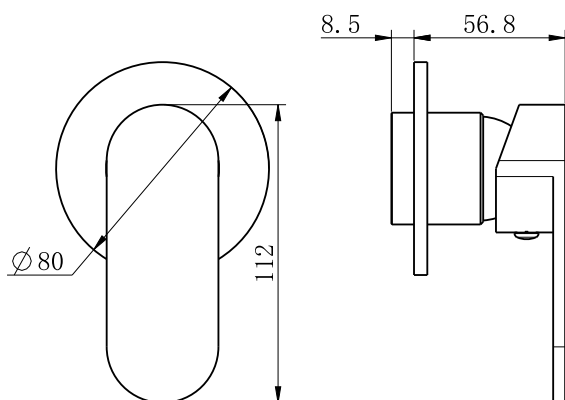

Ecco Shower Mixer 80mm Round Plate Trim Kits Only

Nero

Versions:202401

Drawing

Specifications

Watermark License

WM-060073

Temperature Rating

Min 1°C - Max 75°C

Pressure Rating

Min 150kpa - Max 500kpa

Packaging Includes

1x Plate
1x Handle
1x Cartridge Bell
1x Dressing Ring

Finish & SKU

● Chrome
NR301311dtCH

● Gun Metal
NR301311dtGM

● Brushed Nickel
NR301311dtBN

● Matte Black
NR301311dtMB

● Brushed Gold
NR301311dtBG

*Dimensions are nominal measurements only.

Installation Instruction For Trim Kits Only

1. Drill a $\phi 50\text{mm}$ hole in the ceramic tile, then position it as shown in the above diagram.
2. Undo the self-tapping screw, washer, plastic sleeve.

6. Slide the backplate onto the wall.
7. Attach the washer to the cartridge rod, position the handle, tighten it with a grub screw using an Allen key, and cap the grub screw hole.

Nero

info@nerotapware.com.au
nerotapware.com.au