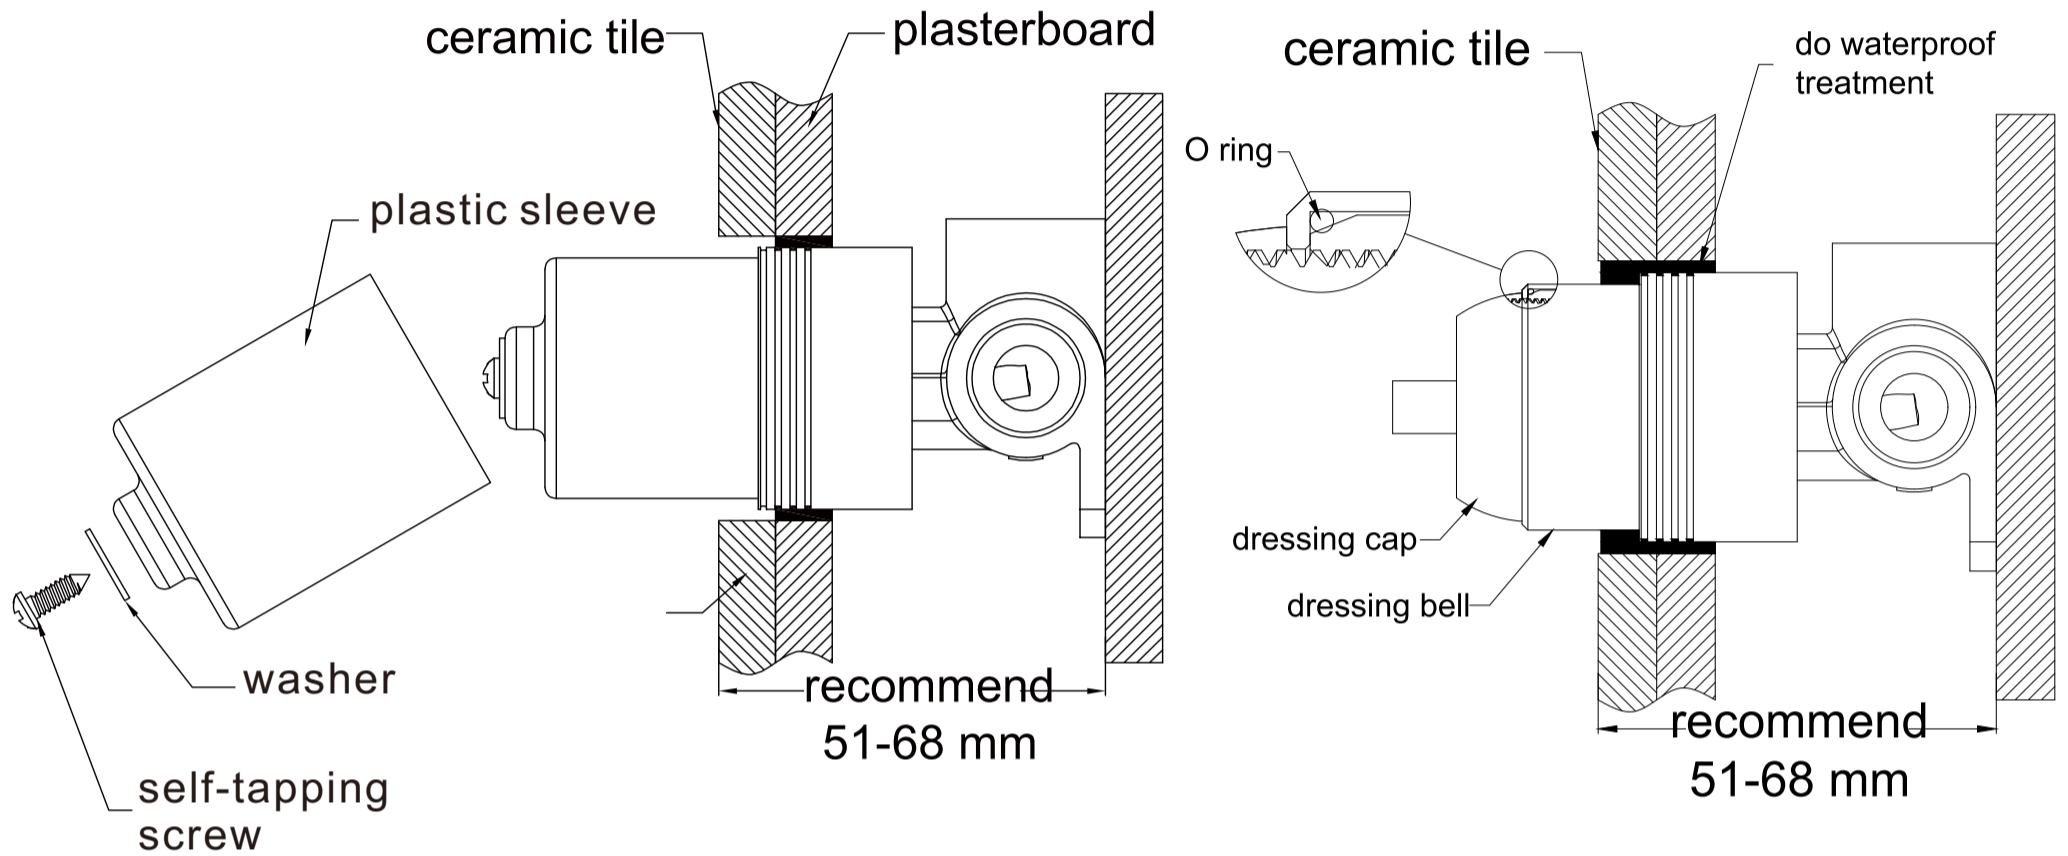

Ecco Shower Mixer 80mm Round Plate Trim Kits Only

Nero

Versions:202401

Drawing

Specifications

Watermark License

WM-060073

Temperature Rating

● Brushed Nickel
NR301311dtBN

● Matte Black
NR301311dtMB

● Brushed Gold
NR301311dtBG

*Dimensions are nominal measurements only.

Installation Instruction For Trim Kits Only

1. Drill a $\phi 50\text{mm}$ hole in the ceramic tile, then position it as shown in the above diagram.
2. Undo the self-tapping screw, washer, plastic sleeve.

3. Insert the O ring to the dressing bell groove, and slide the dressing bell onto cartridge.
4. Apply waterproof treatment to the area in the diagram above.
5. Tighten the dressing ring on the dressing bell.

6. Slide the backplate onto the wall.
7. Attach the washer to the cartridge rod, position the handle, tighten it with a grub screw using an Allen key, and cap the grub screw hole.

Nero

info@nerotapware.com.au
nerotapware.com.au