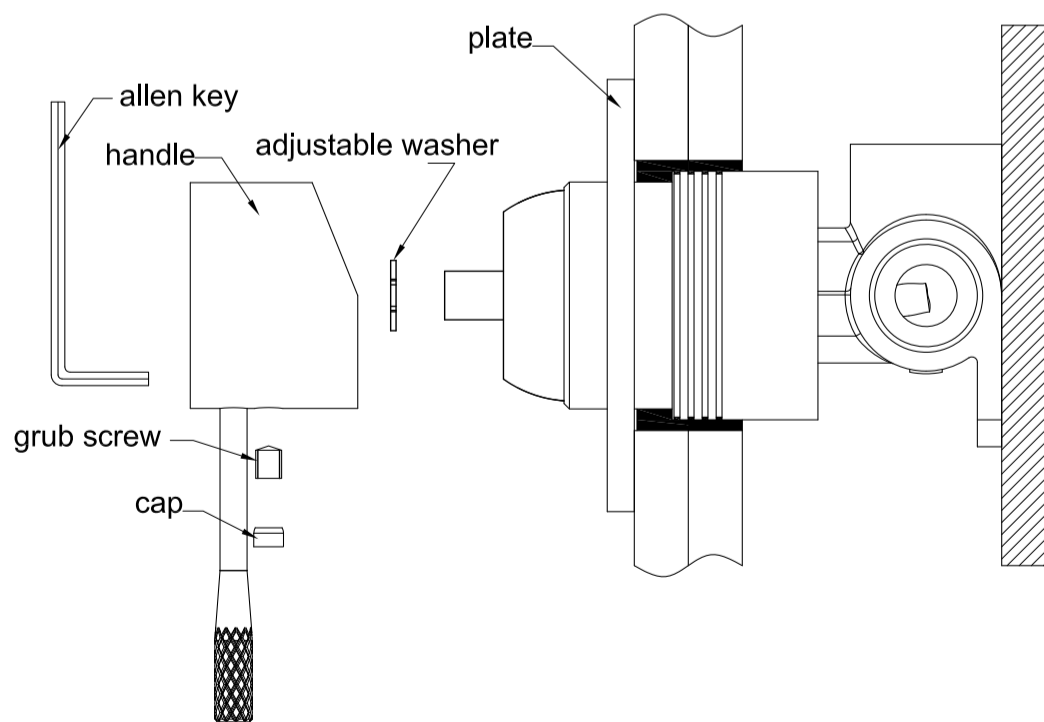

● Brushed Nickel
NR301311dtBN

● Matte Black
NR301311dtMB

● Brushed Gold
NR301311dtBG

*Dimensions are nominal measurements only.

Installation Instruction For Trim Kits Only

1. Drill a $\phi 50\text{mm}$ hole in the ceramic tile, then position it as shown in the above diagram.
2. Undo the self-tapping screw, washer, plastic sleeve.

3. Insert the O ring to the dressing bell groove, and slide the dressing bell onto cartridge.
4. Apply waterproof treatment to the area in the diagram above.
5. Tighten the dressing ring on the dressing bell.

6. Slide the backplate onto the wall.
7. Attach the washer to the cartridge rod, position the handle, tighten it with a grub screw using an Allen key, and cap the grub screw hole.

Nero

info@nerotapware.com.au
nerotapware.com.au