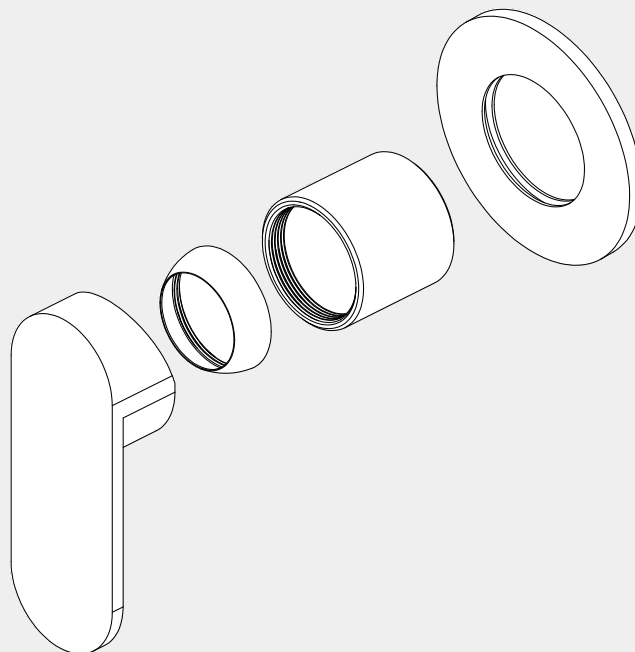

Ecco Shower Mixer 80mm Round Plate Trim Kits Only

Nero

Versions:202401

Drawing

Specifications

Watermark License

WM-060073

Temperature Rating

Min 1°C - Max 75°C

Pressure Rating

Min 150kpa - Max 500kpa

Packaging Includes

1x Plate
1x Handle
1x Cartridge Bell
1x Dressing Ring

Finish & SKU

● Chrome
NR301311dtCH

● Gun Metal
NR301311dtGM

● Brushed Nickel
NR301311dtBN

● Matte Black
NR301311dtMB

● Brushed Gold
NR301311dtBG

*Dimensions are nominal measurements only.

Installation Instruction For Trim Kits Only

1. Drill a $\phi 50\text{mm}$ hole in the ceramic tile, then position it as shown in the above diagram.
2. Undo the self-tapping screw, washer, plastic sleeve.

3. Insert the O ring to the dressing bell groove, and slide the dressing bell onto cartridge.
4. Apply waterproof treatment to the area in the diagram above.
5. Tighten the dressing ring on the dressing bell.