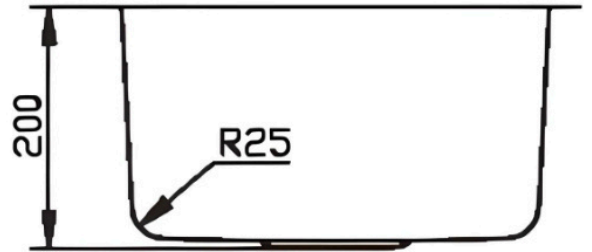

SOFIA

INSET / UNDERMOUNT SINK

- Perfect Size for Compact Spaces
- Generous Bowl Depth
- R25 Corners for Modern Look
- 304 Stainless Steel
- .9mm Thickness
- Centre Waste Position
- Sound Absorbing Pads
- Undermount or Top mount Installation
- 450Lmm x 400w x 200d
- 25.1L