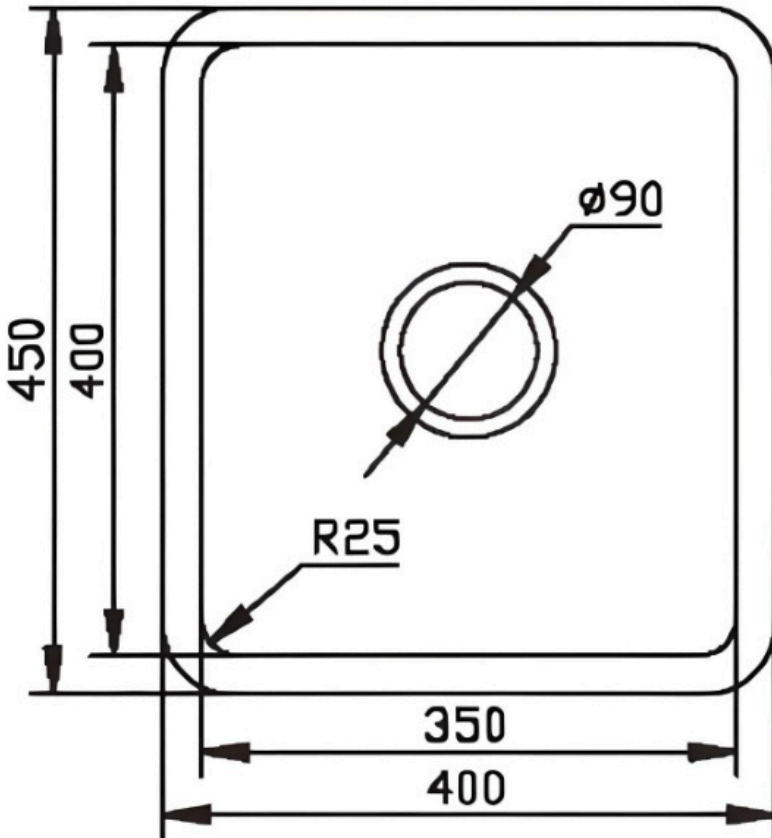

SOFIA

INSET / UNDERMOUNT SINK

- Perfect Size for Compact Spaces
- Generous Bowl Depth
- R25 Corners for Modern Look
- 304 Stainless Steel
- .9mm Thickness
- Centre Waste Position
- Sound Absorbing Pads
- Undermount or Top mount Installation
- 450Lmm x 400w x 200d
- 25.1L

SKU: 1656895

swan

bathrooms & plumbing supplies

swanonline.com.au | 1800 571 060

Disclaimer: Dimensions are nominal measurements only and are subject to change without notice.
Always use physical products for setouts and roughing in, as specification drawings can vary from actual product received.