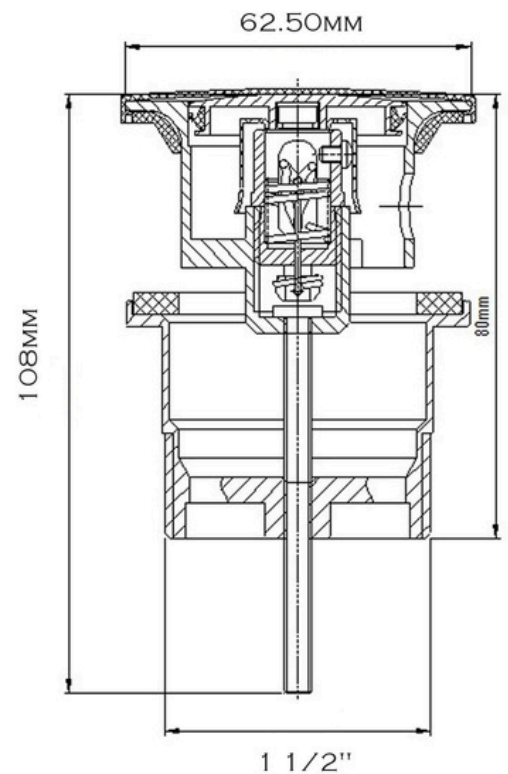

## POP UP WASTES

**1608211**

**PLUG & WASHER  
POP UP  
32/40MM  
UNIVERSAL  
CHROME**

**1654659**

**PLUG & WASHER  
POP UP  
32/40MM  
UNIVERSAL  
MATTE BLACK**

- QUICK & EASY INSTALL
- COMPACT & FUNCTIONAL
- CHROME OR MATTE BLACK