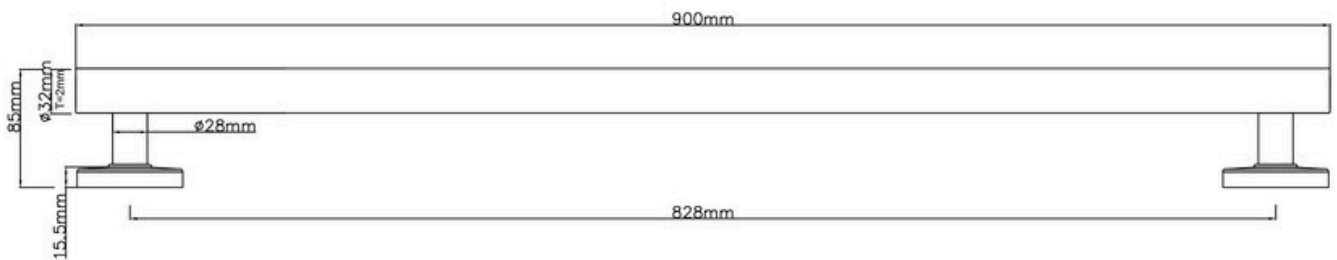

Code 1654638
300mm Grab Rail

Code 1654639
450mm Grab Rail

Code 1654640
600mm Grab Rail

Code 1654641
900mm Grab Rail

Code 1654644
600mm Grab Rail
With Towel Rail

Code 1654645
900mm Grab Rail
With Towel Rail