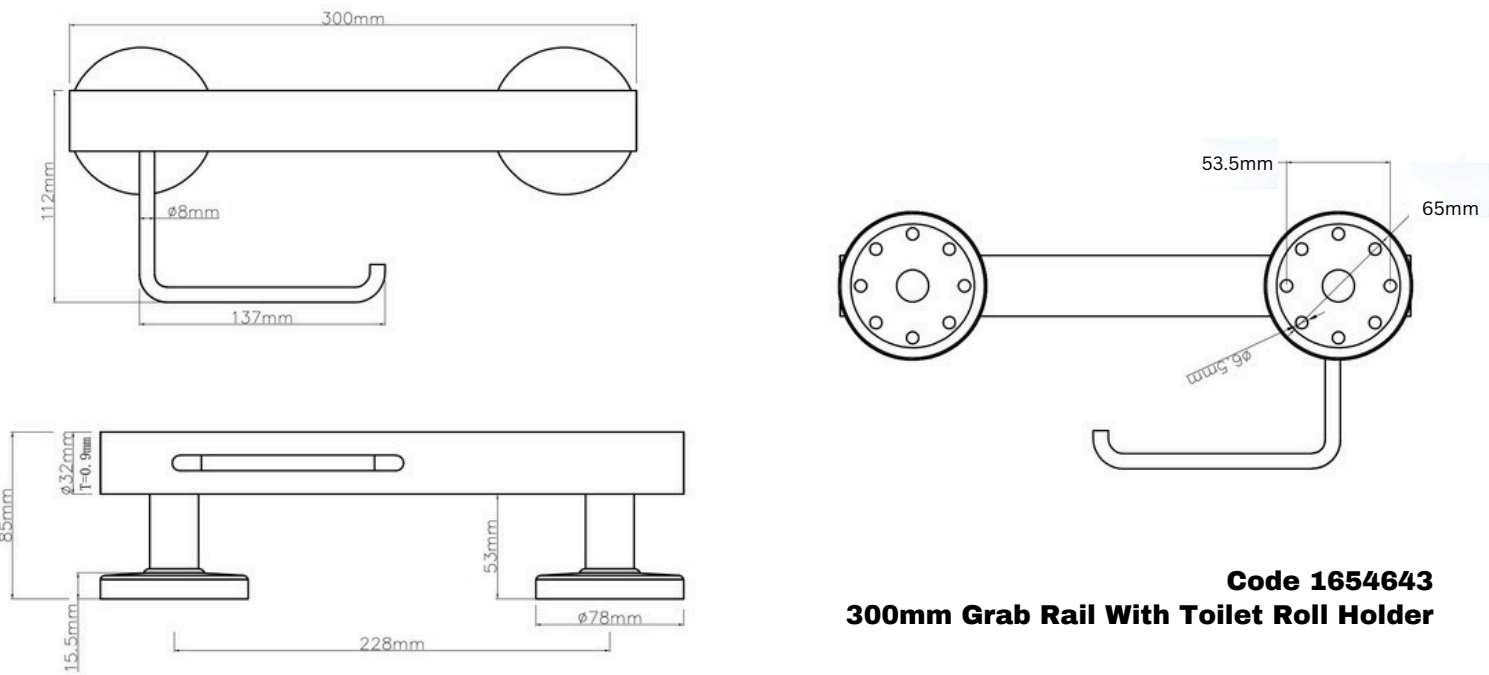

Code 1654638
300mm Grab Rail

Code 1654639
450mm Grab Rail

Code 1654640
600mm Grab Rail

Code 1654641
900mm Grab Rail

Code 1654644
600mm Grab Rail
With Towel Rail

Code 1654645
900mm Grab Rail
With Towel Rail