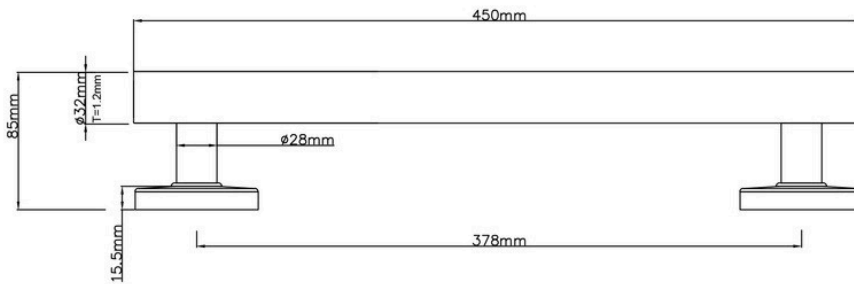

Code 1654638
300mm Grab Rail

Code 1654639
450mm Grab Rail

Code 1654640
600mm Grab Rail

Code 1654641
900mm Grab Rail

Code 1654644
600mm Grab Rail
With Towel Rail

Code 1654645
900mm Grab Rail
With Towel Rail