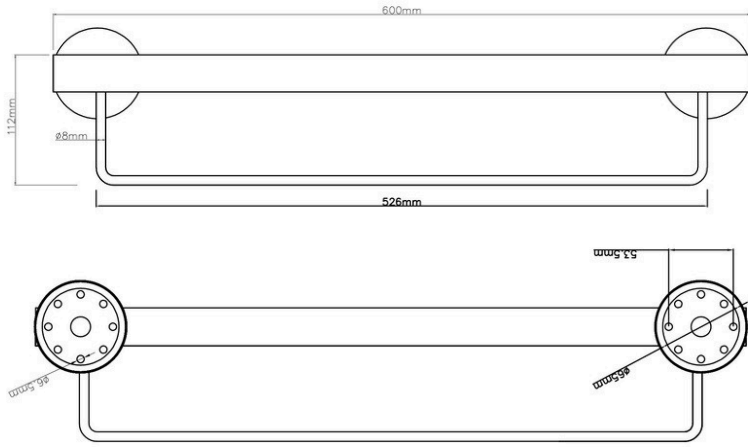

Code 1654638
300mm Grab Rail

Code 1654639
450mm Grab Rail

Code 1654640
600mm Grab Rail

Code 1654641
900mm Grab Rail

Code 1654644
600mm Grab Rail
With Towel Rail

Code 1654645
900mm Grab Rail
With Towel Rail