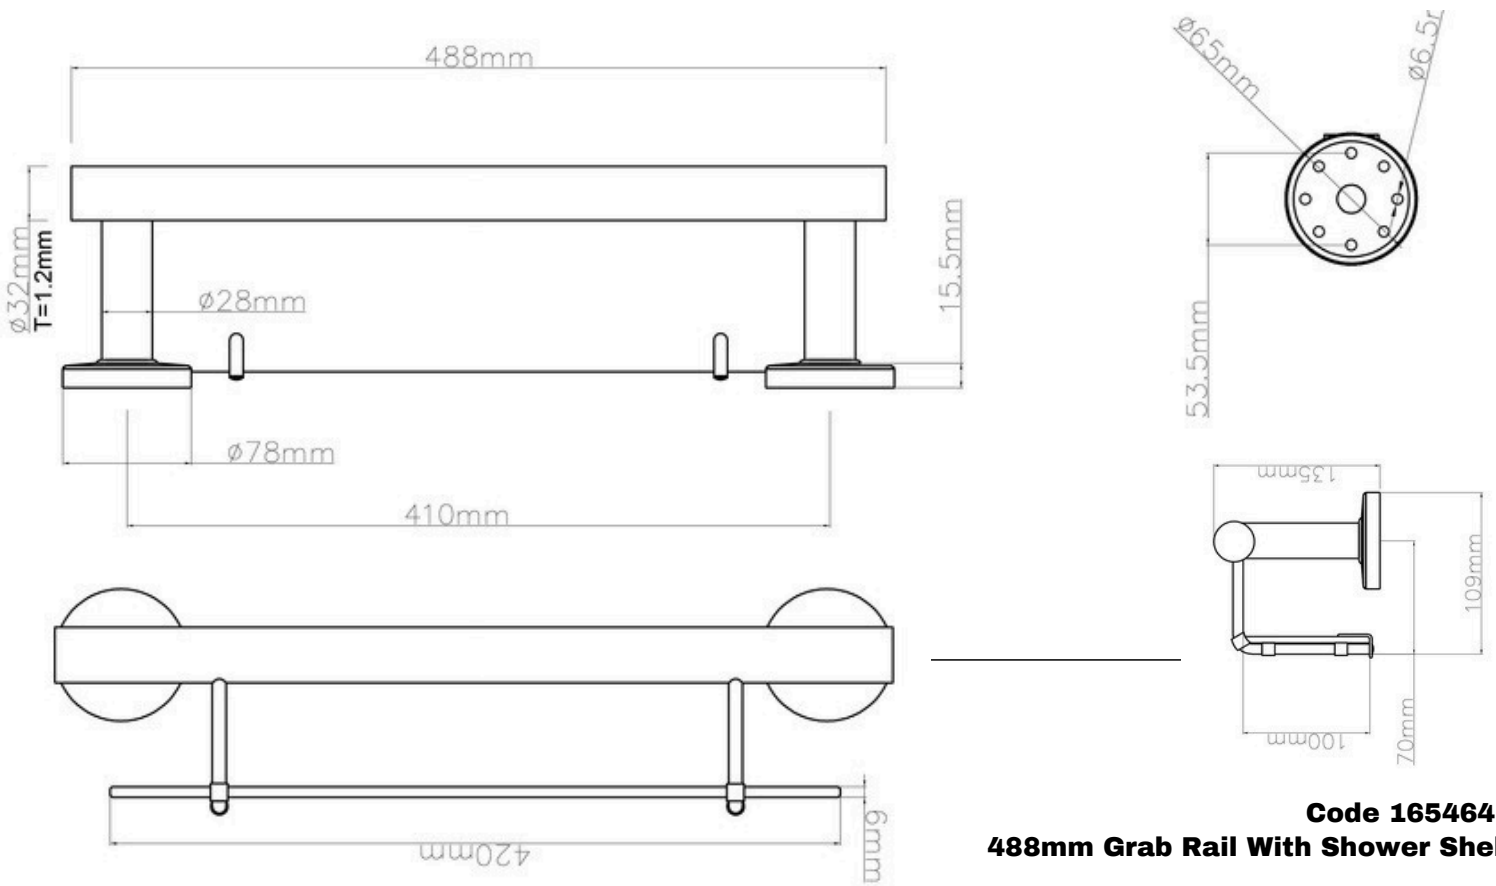

Code 1654638
300mm Grab Rail

Code 1654639
450mm Grab Rail

Code 1654640
600mm Grab Rail

Code 1654641
900mm Grab Rail

Code 1654644
600mm Grab Rail
With Towel Rail

Code 1654645
900mm Grab Rail
With Towel Rail