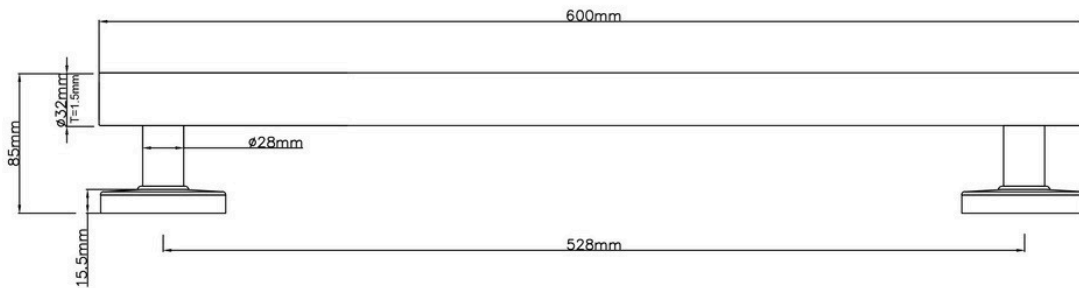

Code 1654638
300mm Grab Rail

Code 1654639
450mm Grab Rail

Code 1654640
600mm Grab Rail

Code 1654641
900mm Grab Rail

Code 1654644
600mm Grab Rail
With Towel Rail

Code 1654645
900mm Grab Rail
With Towel Rail