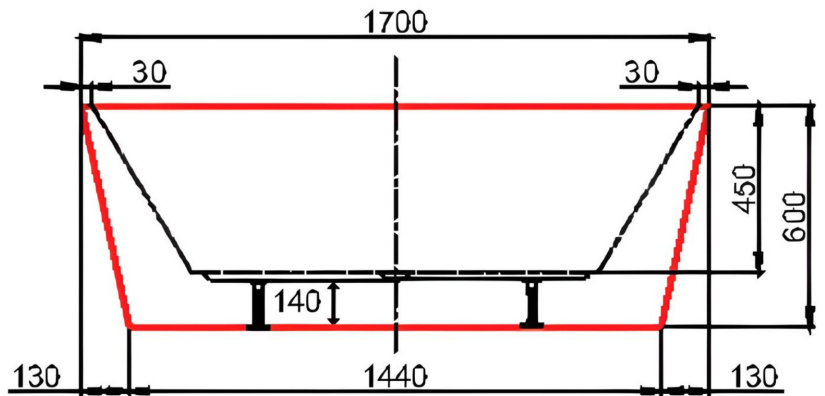

HALO MK2

1700 Freestanding BTW Bath

SIDE VIEW

FRONT VIEW

- Back to wall design for easier cleaning
- 30mm Edges
- Sanitary Grade Acrylic
- Open back Design for easy installation
- Adjustable feet for easy installation
- Centre Waste
- 1700 x 780w x 600h

SKU: 1654394

swan | bathrooms

swanonline.com.au | 1800 571 060

Disclaimer: Dimensions are nominal measurements only and are subject to change without notice.
Always use physical products for setouts and roughing in, as specification drawings can vary from actual product received.
Warranty: Conditions apply - full terms and conditions available upon request V: 01/24