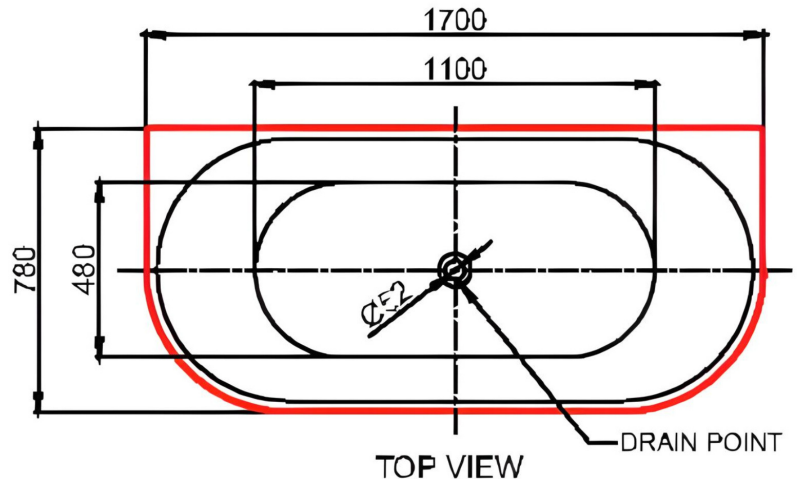

HALO MK2

1700 Freestanding BTW Bath

SIDE VIEW

FRONT VIEW

- Back to wall design for easier cleaning
- 30mm Edges
- Sanitary Grade Acrylic
- Open back Design for easy installation
- Adjustable feet for easy installation
- Centre Waste
- 1700 x 780w x 600h

SKU: 1654394

swan | bathrooms

swanonline.com.au | 1800 571 060

Disclaimer: Dimensions are nominal measurements only and are subject to change without notice.
Always use physical products for setouts and roughing in, as specification drawings can vary from actual product received.
Warranty: Conditions apply - full terms and conditions available upon request V: 01/24