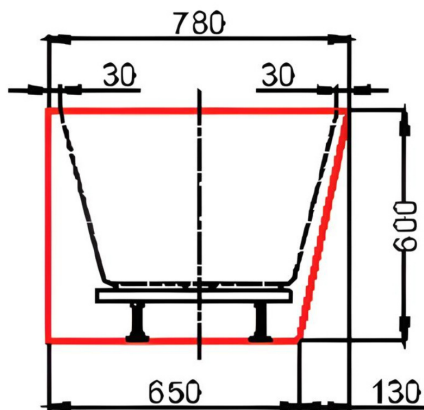

HALO MK2

1700 Freestanding BTW Bath

SIDE VIEW

FRONT VIEW

- Back to wall design for easier cleaning
- 30mm Edges
- Sanitary Grade Acrylic
- Open back Design for easy installation
- Adjustable feet for easy installation
- Centre Waste
- 1700 x 780w x 600h

SKU: 1654394

swan | bathrooms

swanonline.com.au | 1800 571 060

Disclaimer: Dimensions are nominal measurements only and are subject to change without notice.
Always use physical products for setouts and roughing in, as specification drawings can vary from actual product received.
Warranty: Conditions apply - full terms and conditions available upon request V: 01/24