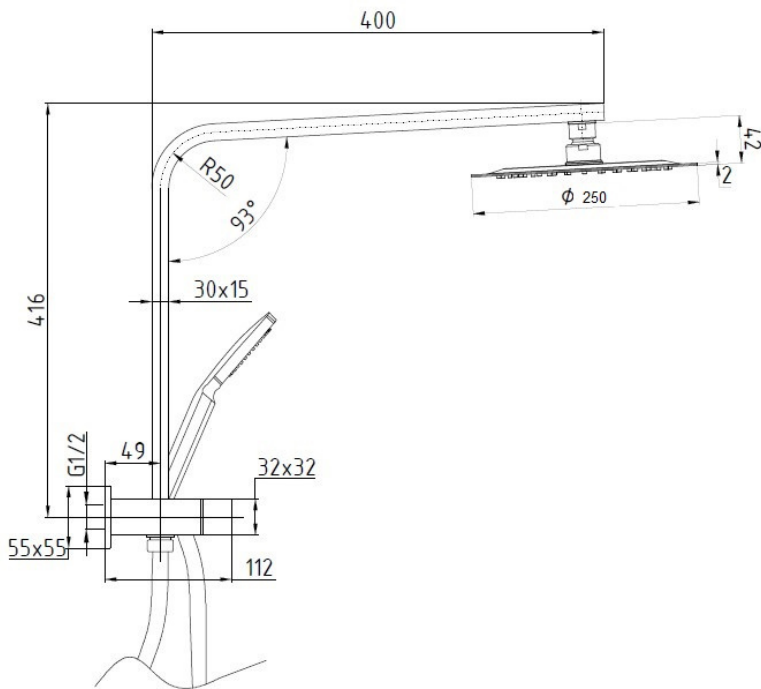

SPRUCE

Combination shower

- Square Twin shower with 250mm Head
- Hand shower - 3 Function spray pattern
- Built in Divertor
- Metal 1.5m hose
- Brass arm
- 3 Star WELS - 9.0/LPM
- Chrome

SKU: 1654084

swan | bathrooms

swanbathrooms.com.au | 1800 571 060

Disclaimer: Dimensions are nominal measurements only and are subject to change without notice. Always use physical products for setouts and roughing in, as specification drawings can vary from actual product received.