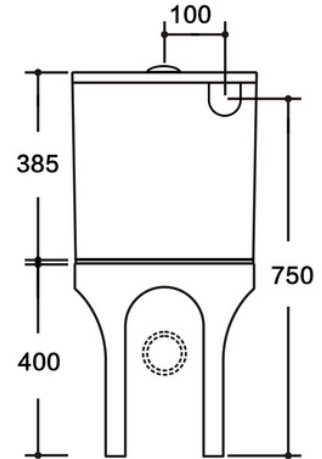

# GALWAY

- Wall faced suite
- Rimless Pan
- Universal trap - S or P
- S Trap Setout 160mm - 240mm
- P Trap Setout 180mm
- Back or Bottom water Inlet
- 4 star WELS - 4.5/3L
- Round Chrome 38mm Button
- Soft close / detachable seat

SKU: 1653668

**swan** | bathrooms

swanbathrooms.com.au | 1800 571 060

**Disclaimer:** Dimensions are nominal measurements only and are subject to change without notice.  
Always use physical products for setouts and roughing in, as specification drawings can vary from actual product received.  
**Warranty:** Conditions apply - full terms and conditions available upon request V: 07/23