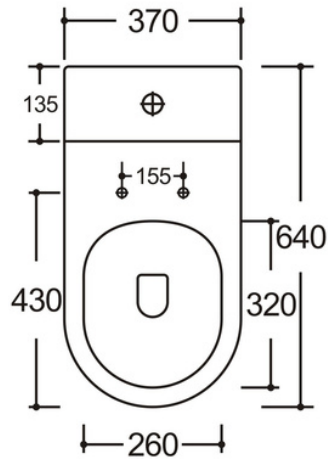

# GALWAY

- Wall faced suite
- Rimless Pan
- Universal trap - S or P
- S Trap Setout 160mm - 240mm
- P Trap Setout 180mm
- Back or Bottom water Inlet
- 4 star WELS - 4.5/3L
- Round Chrome 38mm Button
- Soft close / detachable seat

SKU: 1653668

**swan** | bathrooms

swanbathrooms.com.au | 1800 571 060

**Disclaimer:** Dimensions are nominal measurements only and are subject to change without notice.  
Always use physical products for setouts and roughing in, as specification drawings can vary from actual product received.  
**Warranty:** Conditions apply - full terms and conditions available upon request V: 07/23