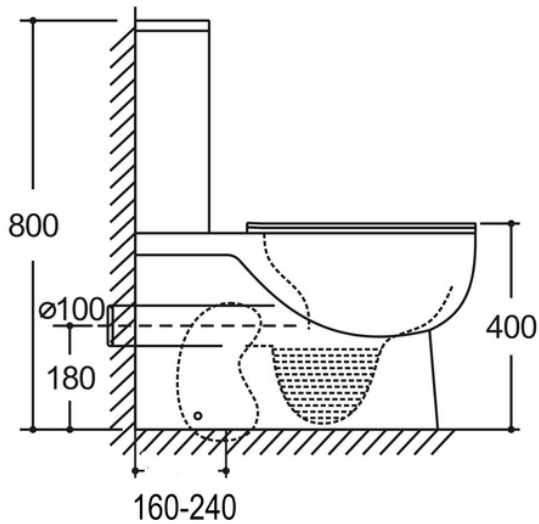

# GALWAY

- Wall faced suite
- Rimless Pan
- Universal trap - S or P
- S Trap Setout 160mm - 240mm
- P Trap Setout 180mm
- Back or Bottom water Inlet
- 4 star WELS - 4.5/3L
- Round Chrome 38mm Button
- Soft close / detachable seat

SKU: 1653668

**swan** | bathrooms

swanbathrooms.com.au | 1800 571 060

**Disclaimer:** Dimensions are nominal measurements only and are subject to change without notice.  
Always use physical products for setouts and roughing in, as specification drawings can vary from actual product received.  
**Warranty:** Conditions apply - full terms and conditions available upon request V: 07/23