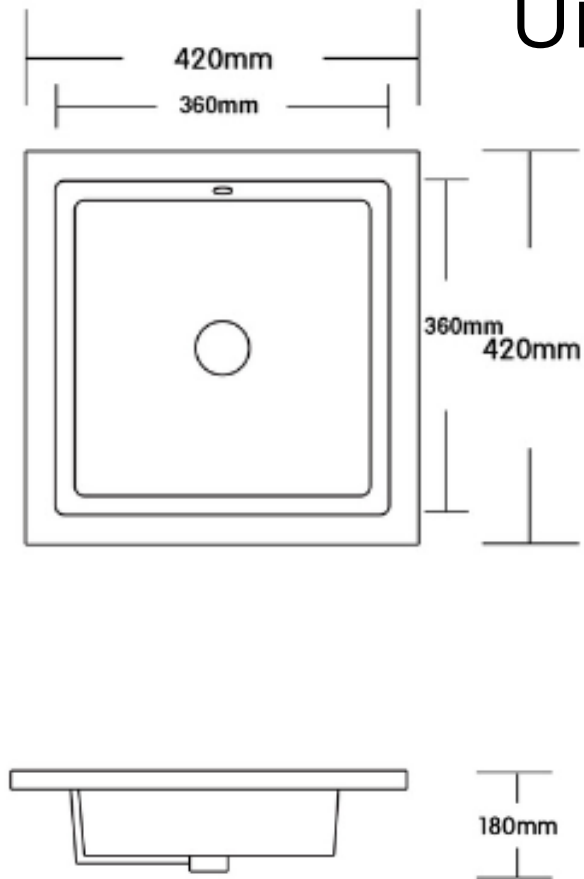

MARBERG

Undermount basin

- Vitreous china gloss white Undermount basin
- 420mm (w) x 420mm (d) Overall
- 360mm (w) x 360mm (d) Internal
- No tap hole
- Overflow
- 32mm Plug & washer required - sold separately
- Tap sold separately

SKU: 1652967

swan | bathrooms

swanbathrooms.com.au | 1800 571 060

Disclaimer: Dimensions are nominal measurements only and are subject to change without notice.
Always use physical products for setouts and roughing in, as specification drawings can vary from actual product received.