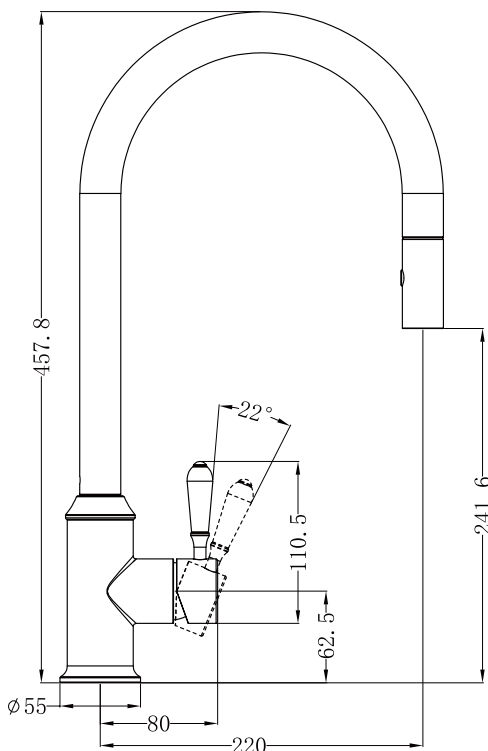

### PACKING INCLUDES

- 1x pull out sink mixer
- 1x triangular support
- 1x counter weight
- 1x hose tail
- 2x flexible hose
- 1x threaded pipe kit
- 1x allen key

Dimensions are nominal measurements only.