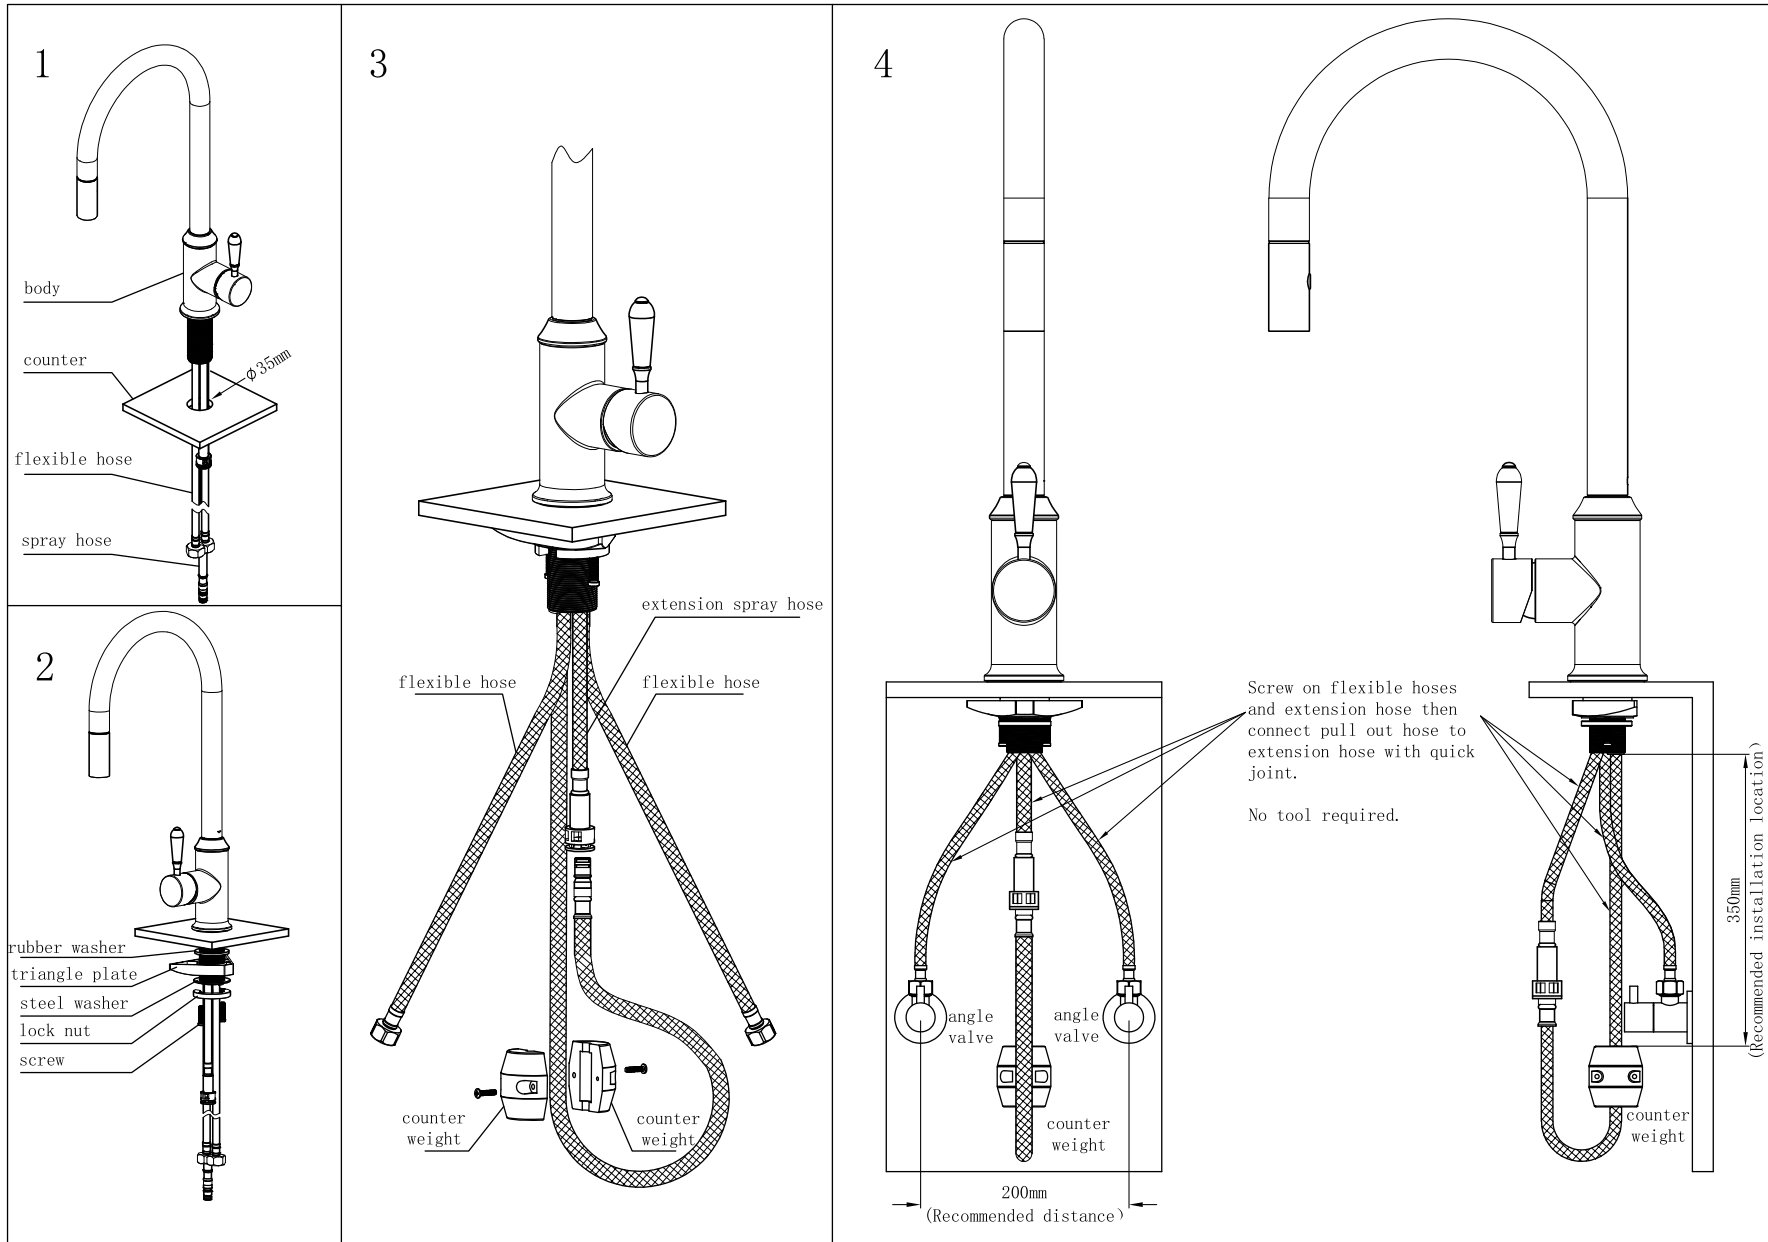

Installation Instruction