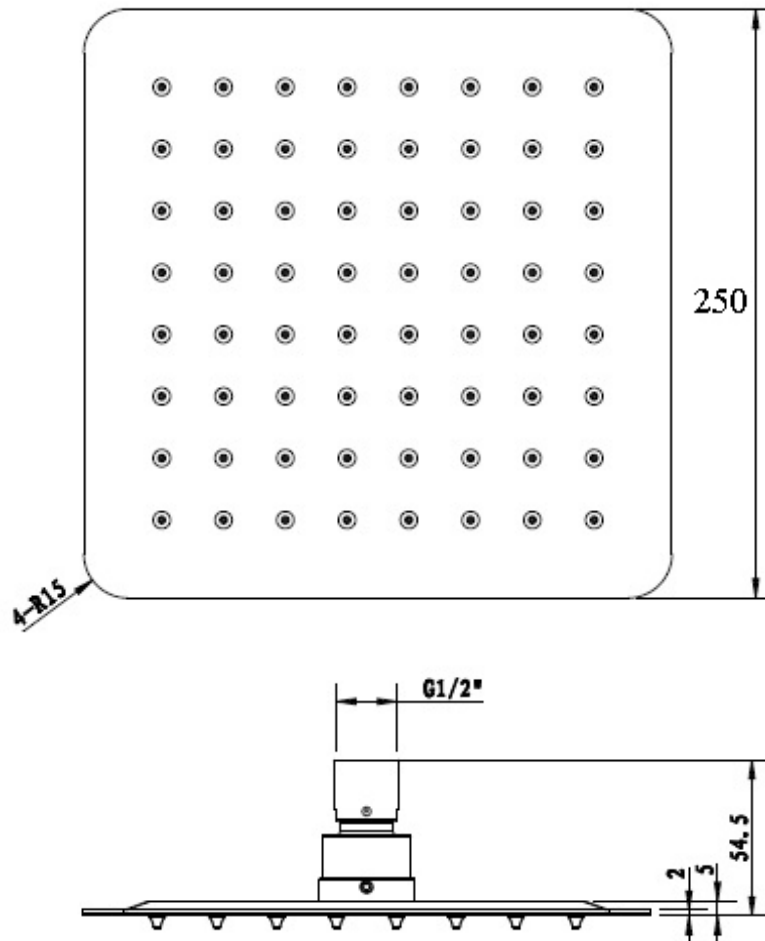

ALDER

250 Shower head

- Square 250mm x 250mm shower head
- Modern super thin design - 5mm thickness
- Brushed Nickel (stainless steel material)
- 3 Star WELS - 9.0/LPM

SKU: 1646946

swan | bathrooms

swanbathrooms.com.au | 1800 571 060

Disclaimer: Dimensions are nominal measurements only and are subject to change without notice. Always use physical products for setouts and roughing in, as specification drawings can vary from actual product received.