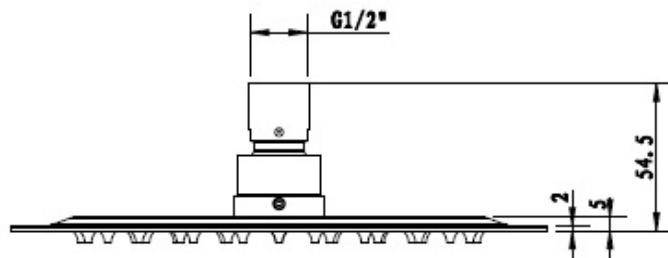

BIRCH

250 Shower head

- Round 250mm Diameter shower head
- Modern super thin design - 5mm thickness
- Stainless steel - Brushed Nickel
- 3 Star WELS - 9.0/LPM

SKU: 1646945

swan | bathrooms

swanbathrooms.com.au | 1800 571 060

Disclaimer: Dimensions are nominal measurements only and are subject to change without notice. Always use physical products for setouts and roughing in, as specification drawings can vary from actual product received.