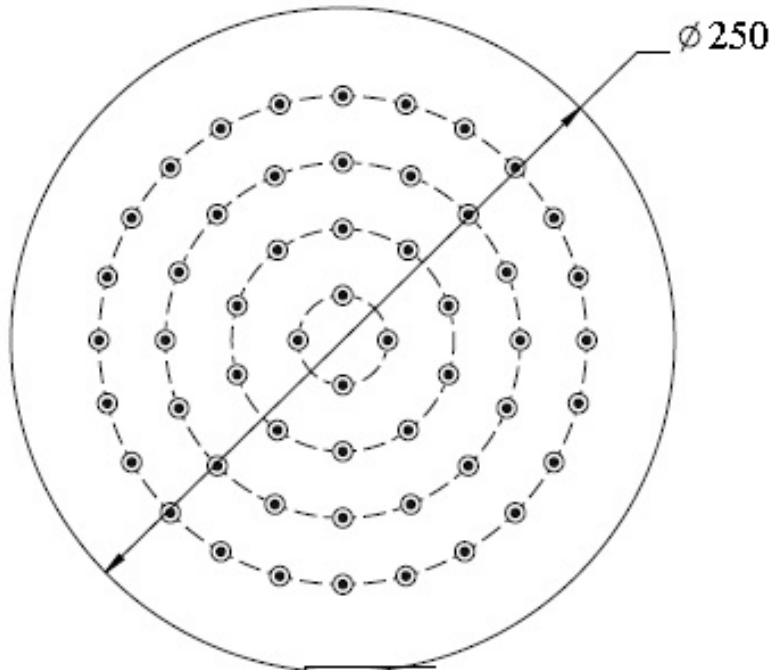

BIRCH

250 Shower head

- Round 250mm Diameter shower head
- Modern super thin design - 5mm thickness
- Stainless steel - Brushed Nickel
- 3 Star WELS - 9.0/LPM

SKU: 1646945

swan | bathrooms

swanbathrooms.com.au | 1800 571 060