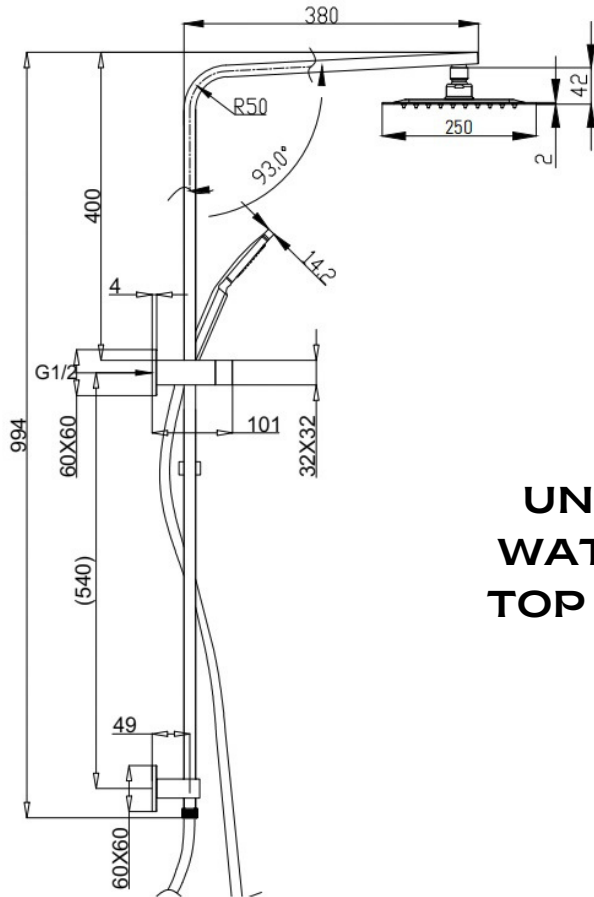

# CENTRO

## Combination shower

**UNIVERSAL  
WATER INLET  
TOP & BOTTOM**

- Square Twin shower with 250mm x 250mm Head
- Universal top/bottom diverter - Ideal for retro fitting
- Hand shower - 3 Function spray pattern
- Push button control to change spray patterns
- Metal 1.5m easy clean hose
- Brass arm
- Adjustable mounting bracket
- 3 Star WELS - 9.0/LPM
- Brushed Nickel

SKU: 1646941

**swan** | bathrooms

swanbathrooms.com.au | 1800 571 060

**Disclaimer:** Dimensions are nominal measurements only and are subject to change without notice.  
Always use physical products for setouts and roughing in, as specification drawings can vary from actual product received.