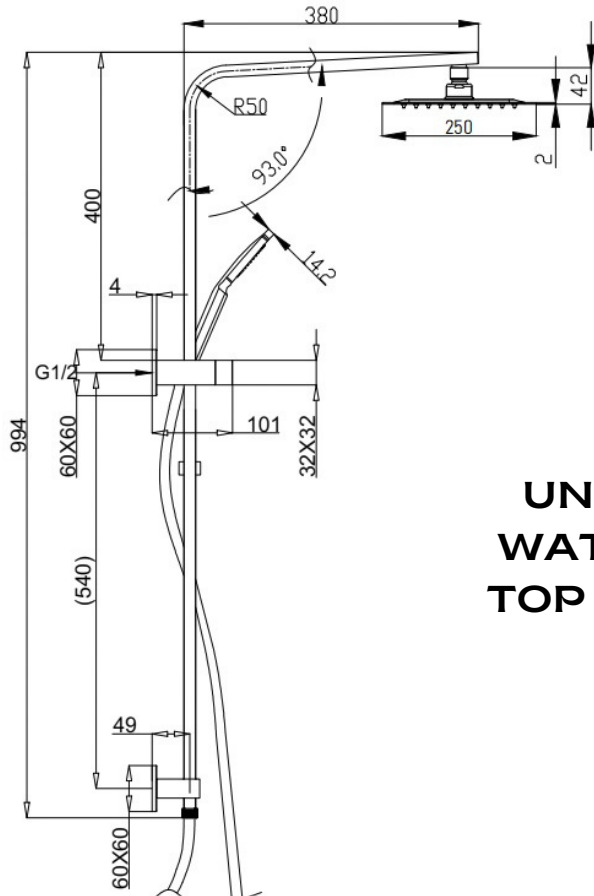

CENTRO

Combination shower

**UNIVERSAL
WATER INLET
TOP & BOTTOM**

- Square Twin shower with 250mm x 250mm Head
- Universal top/bottom diverter - Ideal for retro fitting
- Hand shower - 3 Function spray pattern
- Push button control to change spray patterns
- Metal 1.5m easy clean hose
- Brass arm
- Adjustable mounting bracket
- 3 Star WELS - 9.0/LPM
- Matte Black

1646940

swan | bathrooms

swanbathrooms.com.au | 1800 571 060

Disclaimer: Dimensions are nominal measurements only and are subject to change without notice. Always use physical products for setouts and roughing in, as specification drawings can vary from actual product received.