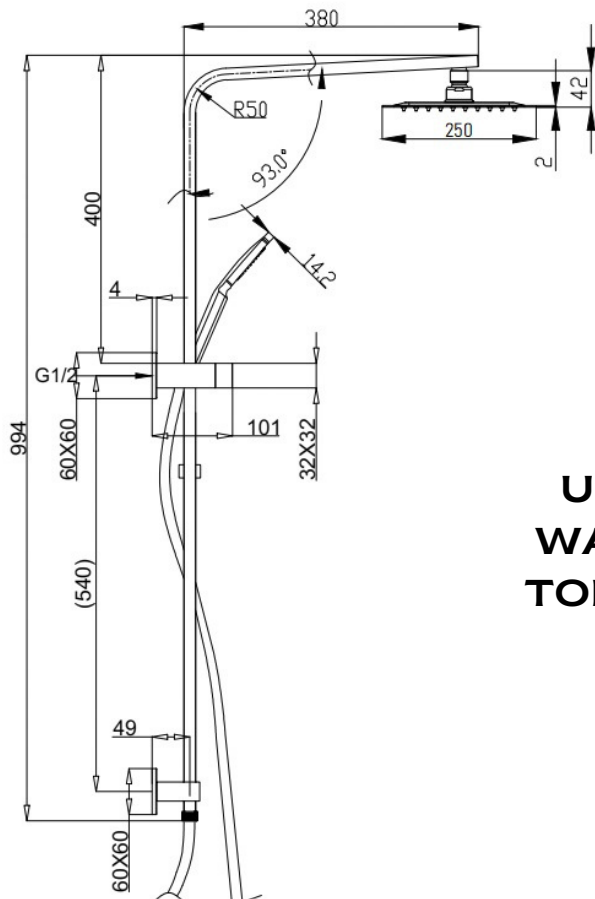

CENTRO

Combination shower

**UNIVERSAL
WATER INLET
TOP & BOTTOM**

- Square Twin shower with 250mm x 250mm Head
- Universal top/bottom diverter - Ideal for retro fitting
- Hand shower - 3 Function spray pattern
- Push button control to change spray patterns
- Metal 1.5m easy clean hose
- Brass arm
- Adjustable mounting bracket
- 3 Star WELS - 9.0/LPM
- Chrome

1646939

swan | bathrooms

swanbathrooms.com.au | 1800 571 060

Disclaimer: Dimensions are nominal measurements only and are subject to change without notice. Always use physical products for setouts and roughing in, as specification drawings can vary from actual product received.