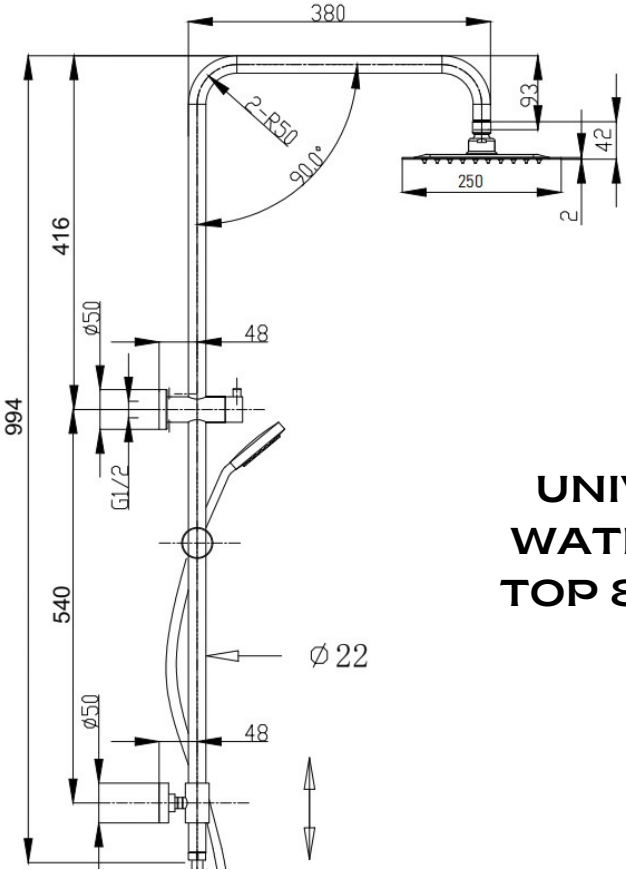

MONTE

Combination shower

**UNIVERSAL
WATER INLET
TOP & BOTTOM**

- Round Twin shower with 250mm Head
- Universal top/bottom diverter - Ideal for retro fitting
- Hand shower - 3 Function spray pattern
- Push button control to change spray patterns
- Metal 1.5m easy clean hose
- Brass arm
- Adjustable mounting bracket
- 3 Star WELS - 9.0/LPM
- Brushed Nickel

SKU: 1646938

swan | bathrooms

swanbathrooms.com.au | 1800 571 060

Disclaimer: Dimensions are nominal measurements only and are subject to change without notice.
Always use physical products for setouts and roughing in, as specification drawings can vary from actual product received.