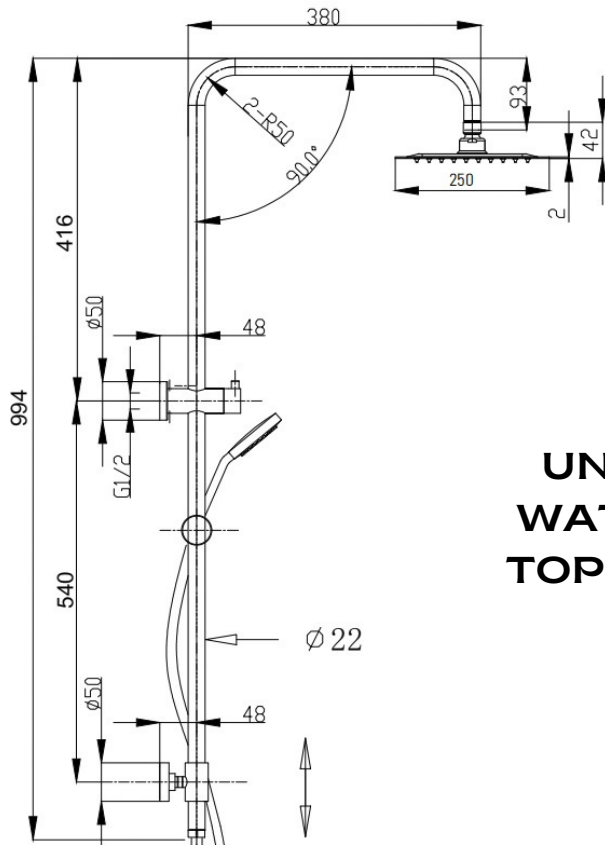

MONTE

Combination shower

UNIVERSAL WATER INLET TOP & BOTTOM

- Round Twin shower with 250mm Head
- Universal top/bottom diverter - Ideal for retro fitting
- Hand shower - 3 Function spray pattern
- Push button control to change spray patterns
- Metal 1.5m easy clean hose
- Brass arm
- Adjustable mounting bracket
- 3 Star WELS - 9.0/LPM
- Chrome

SKU: 1646936

swan | bathrooms

swanbathrooms.com.au | 1800 571 060

Disclaimer: Dimensions are nominal measurements only and are subject to change without notice. Always use physical products for setouts and roughing in, as specification drawings can vary from actual product received.