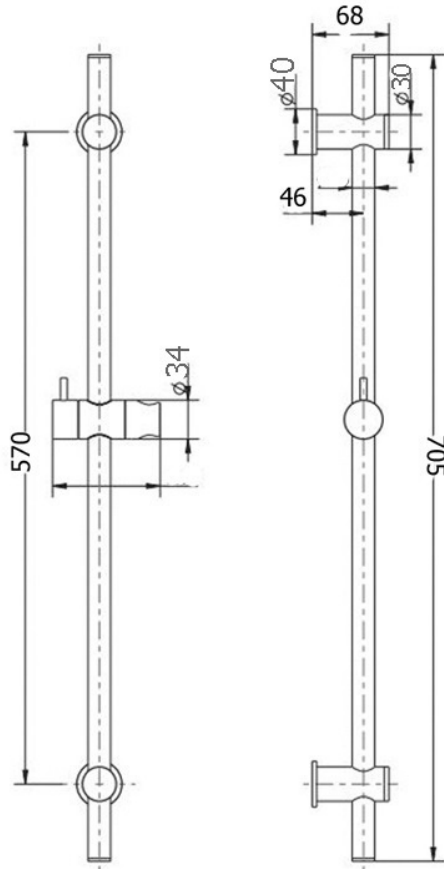

EVEREST

Shower Rail

- Hand shower on retro fil rail
- Adjustable fixing points up to 600mm
- 3 Function spray pattern
- Push Button Control
- Metal Hose
- 4 Star WELS - 6.0/LPM
- Brushed Nickel - PVD

SKU: 1646935

swan | bathrooms

swanbathrooms.com.au | 1800 571 060

Disclaimer: Dimensions are nominal measurements only and are subject to change without notice.
Always use physical products for setouts and roughing in, as specification drawings can vary from actual product received.