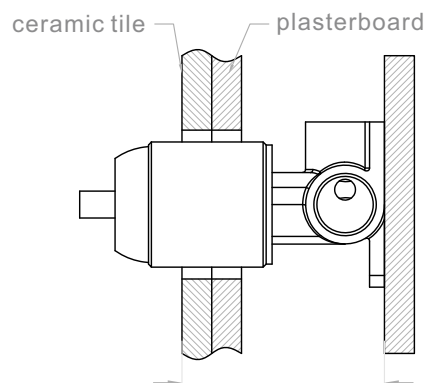

PACKING INCLUDES

- 1x body set
- 1x handle
- 1x plate
- 1x accessories pouch

Installation Instruction

1. Fix body on noggin and ensure installation depth is 51-68mm from noggin to ceramic tile.
2. Connect cold water hose and hot water hose and test for leakage.
3. Install plasterboard and ceramic tile after drilling a $\phi 50$ hole according to above picture.

4. Remove the plastic sleeve of body.

5. Install plate and handle.