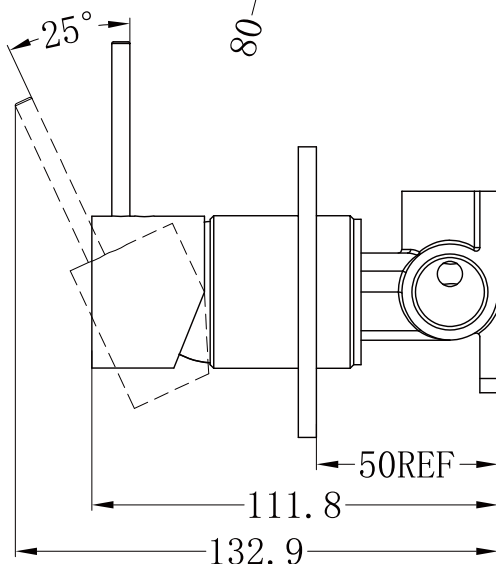

Mecca Shower Mixer

Dimensions are nominal measurements only.

SPECIFICATION

PRODUCT CODE	YSW2219-09B
WELS RATING	N/A
WATERMARK LICENSE	WM-060073
TEMPERATURE RATING	MIN 1°C-MAX 75°C
PRESSURE RATING	MIN 150KPa-MAX 500KPa

PACKING INCLUDES

- 1x body set
- 1x handle
- 1x plate
- 1x accessories pouch

Installation Instruction

1. Fix body on noggin and ensure installation depth is 51-68mm from noggin to ceramic tile.
2. Connect cold water hose and hot water hose and test for leakage.
3. Install plasterboard and ceramic tile after drilling a $\phi 50$ hole according to above picture.

4. Remove the plastic sleeve of body.

5. Install plate and handle.