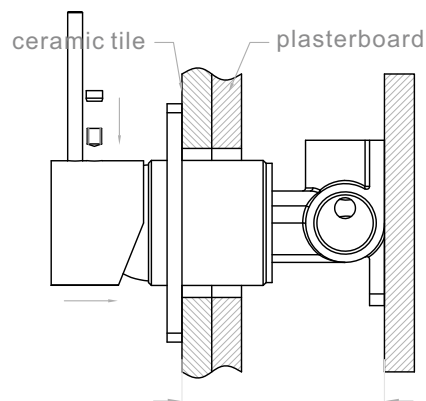

PACKING INCLUDES

- 1x body set
- 1x handle
- 1x plate
- 1x accessories pouch

Installation Instruction

1. Fix body on noggin and ensure installation depth is 51-68mm from noggin to ceramic tile.
2. Connect cold water hose and hot water hose and test for leakage.
3. Install plasterboard and ceramic tile after drilling a $\phi 50$ hole according to above picture.

4. Remove the plastic sleeve of body.

5. Install plate and handle.