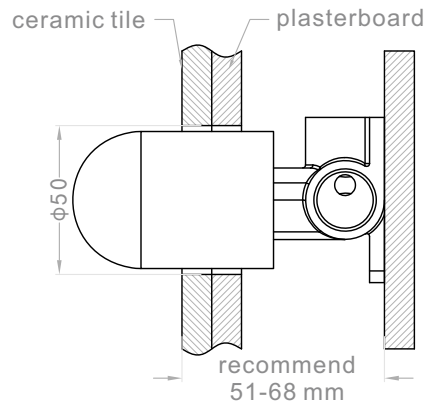

PACKING INCLUDES

- 1x body set
- 1x handle
- 1x plate
- 1x accessories pouch

Installation Instruction

1. Fix body on noggin and ensure installation depth is 51-68mm from noggin to ceramic tile.
2. Connect cold water hose and hot water hose and test for leakage.
3. Install plasterboard and ceramic tile after drilling a $\phi 50$ hole according to above picture.

4. Remove the plastic sleeve of body.

5. Install plate and handle.