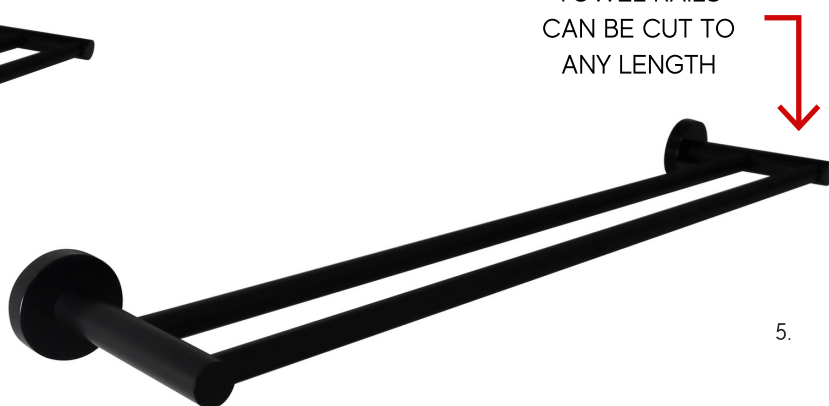

TIA MK2

MATTE BLACK

COMPACT
250MM LENGTH

1.

2.

3.

4.

5.

SINGLE & DOUBLE
TOWEL RAILS
CAN BE CUT TO
ANY LENGTH

6.

7.

8.

1. 1645783
SINGLE HAND TOWEL RAIL
250MM LENGTH

2. 1645784
SINGLE TOWEL RAIL
600MM LENGTH

3. 1645786
SINGLE TOWEL RAIL
750MM LENGTH

4. 1645785
DOUBLE TOWEL RAIL
600MM LENGTH

5. 1645787
DOUBLE TOWEL RAIL
750MM LENGTH

6. 1645789
TOILET ROLL HOLDER

7. 1645788
DOUBLE ROBE / TOWEL
HOOK

8. 1645790
HAND TOWEL RING

- CLASSIC NO FUSS DESIGN
- BRASS CONSTRUCTION
- ELECTROPLATE MATTE BLACK FINISH
- TOWEL RAILS CAN BE CUT DOWN TO ANY LENGTH

6. 1645789
TOILET ROLL HOLDER

3. 1645786
SINGLE TOWEL RAIL
750MM LENGTH

7. 1645788
DOUBLE ROBE / TOWEL
HOOK

4. 1645785
DOUBLE TOWEL RAIL
600MM LENGTH

8. 1645790
HAND TOWEL RING

ALLOW +/- VARIATIONS TO THE MEASUREMENTS
HAVE ACTUAL ITEM ONSITE BEFORE COMMENCING WORKS