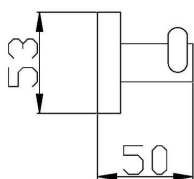

TIA MK2

1. 1645783
HAND TOWEL RAIL
250MM LENGTH