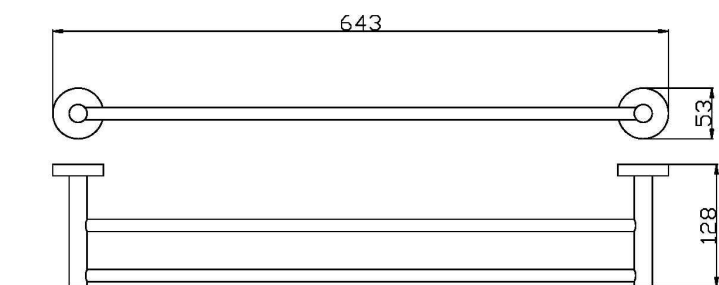

TIA MK2

1. 1645783
HAND TOWEL RAIL
250MM LENGTH

5. 1645787
DOUBLE TOWEL RAIL
750MM LENGTH

2. 1645784
SINGLE TOWEL RAIL
600MM LENGTH

6. 1645789
TOILET ROLL HOLDER

3. 1645786
SINGLE TOWEL RAIL
750MM LENGTH

7. 1645788
DOUBLE ROBE / TOWEL
HOOK

4. 1645785
DOUBLE TOWEL RAIL
600MM LENGTH

8. 1645790
HAND TOWEL RING

ALLOW +/- VARIATIONS TO THE MEASUREMENTS
HAVE ACTUAL ITEM ONSITE BEFORE COMMENCING WORKS