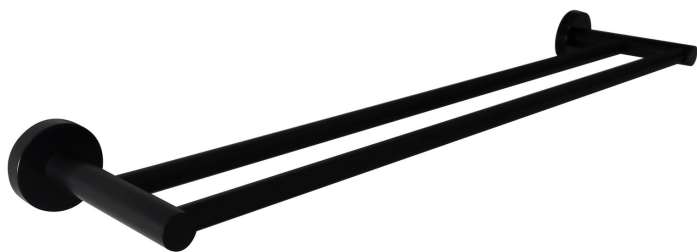

TIA MK2

MATTE BLACK

COMPACT
250MM LENGTH

1.

2.

3.

4.

5.

SINGLE & DOUBLE
TOWEL RAILS
CAN BE CUT TO
ANY LENGTH

6.

7.

8.

1. 1645783
SINGLE HAND TOWEL RAIL
250MM LENGTH

2. 1645784
SINGLE TOWEL RAIL
600MM LENGTH

3. 1645786
SINGLE TOWEL RAIL
750MM LENGTH

4. 1645785
DOUBLE TOWEL RAIL
600MM LENGTH

5. 1645787
DOUBLE TOWEL RAIL
750MM LENGTH

6. 1645789
TOILET ROLL HOLDER

7. 1645788
DOUBLE ROBE / TOWEL
HOOK

8. 1645790
HAND TOWEL RING

- CLASSIC NO FUSS DESIGN
- BRASS CONSTRUCTION
- ELECTROPLATE MATTE BLACK FINISH
- TOWEL RAILS CAN BE CUT DOWN TO ANY LENGTH

6. 1645789
TOILET ROLL HOLDER

3. 1645786
SINGLE TOWEL RAIL
750MM LENGTH

7. 1645788
DOUBLE ROBE / TOWEL
HOOK

4. 1645785
DOUBLE TOWEL RAIL
600MM LENGTH

8. 1645790
HAND TOWEL RING

ALLOW +/- VARIATIONS TO THE MEASUREMENTS
HAVE ACTUAL ITEM ONSITE BEFORE COMMENCING WORKS