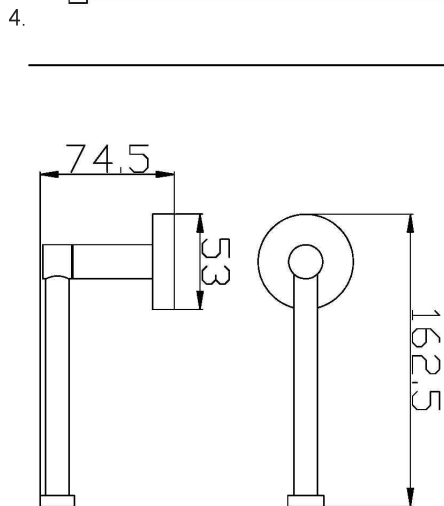

TIA MK2

1. 1645783
HAND TOWEL RAIL
250MM LENGTH

5. 1645787
DOUBLE TOWEL RAIL
750MM LENGTH

2. 1645784
SINGLE TOWEL RAIL
600MM LENGTH

6. 1645789
TOILET ROLL HOLDER

3. 1645786
SINGLE TOWEL RAIL
750MM LENGTH

7. 1645788
DOUBLE ROBE / TOWEL
HOOK

4. 1645785
DOUBLE TOWEL RAIL
600MM LENGTH

8. 1645790
HAND TOWEL RING

ALLOW +/- VARIATIONS TO THE MEASUREMENTS
HAVE ACTUAL ITEM ONSITE BEFORE COMMENCING WORKS