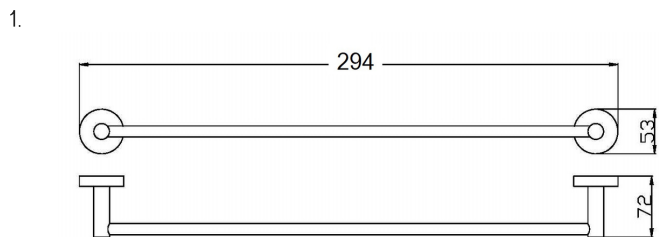

TIA MK2

1. 1645783
HAND TOWEL RAIL
250MM LENGTH

5. 1645787
DOUBLE TOWEL RAIL
750MM LENGTH

2. 1645784
SINGLE TOWEL RAIL
600MM LENGTH

6. 1645789
TOILET ROLL HOLDER

3. 1645786
SINGLE TOWEL RAIL
750MM LENGTH

7. 1645788
DOUBLE ROBE / TOWEL
HOOK

4. 1645785
DOUBLE TOWEL RAIL
600MM LENGTH

8. 1645790
HAND TOWEL RING

ALLOW +/- VARIATIONS TO THE MEASUREMENTS
HAVE ACTUAL ITEM ONSITE BEFORE COMMENCING WORKS