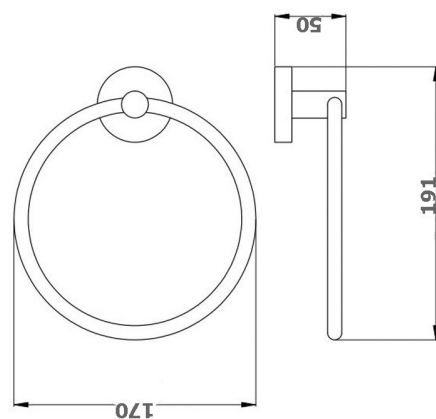

TIA MK2

1. 1645783
HAND TOWEL RAIL
250MM LENGTH

5. 1645787
DOUBLE TOWEL RAIL
750MM LENGTH

2. 1645784
SINGLE TOWEL RAIL
600MM LENGTH

6. 1645789
TOILET ROLL HOLDER

3. 1645786
SINGLE TOWEL RAIL
750MM LENGTH

7. 1645788
DOUBLE ROBE / TOWEL
HOOK

4. 1645785
DOUBLE TOWEL RAIL
600MM LENGTH

8. 1645790
HAND TOWEL RING

ALLOW +/- VARIATIONS TO THE MEASUREMENTS
HAVE ACTUAL ITEM ONSITE BEFORE COMMENCING WORKS