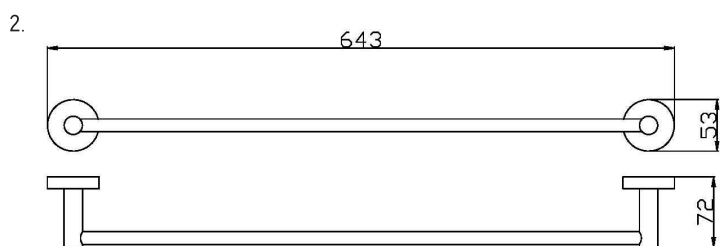

TIA MK2

1. 1645783
HAND TOWEL RAIL
250MM LENGTH

5. 1645787
DOUBLE TOWEL RAIL
750MM LENGTH

2. 1645784
SINGLE TOWEL RAIL
600MM LENGTH

6. 1645789
TOILET ROLL HOLDER

3. 1645786
SINGLE TOWEL RAIL
750MM LENGTH

7. 1645788
DOUBLE ROBE / TOWEL
HOOK

4. 1645785
DOUBLE TOWEL RAIL
600MM LENGTH

8. 1645790
HAND TOWEL RING

ALLOW +/- VARIATIONS TO THE MEASUREMENTS
HAVE ACTUAL ITEM ONSITE BEFORE COMMENCING WORKS