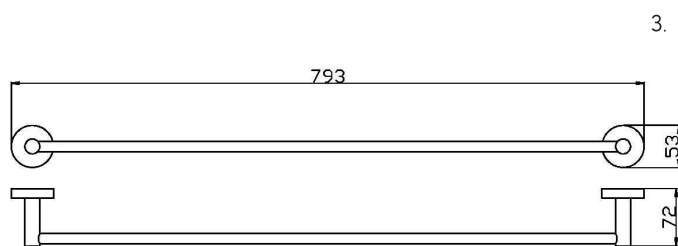

TIA MK2

1. 1645783
HAND TOWEL RAIL
250MM LENGTH

5. 1645787
DOUBLE TOWEL RAIL
750MM LENGTH

2. 1645784
SINGLE TOWEL RAIL
600MM LENGTH

6. 1645789
TOILET ROLL HOLDER

3. 1645786
SINGLE TOWEL RAIL
750MM LENGTH

7. 1645788
DOUBLE ROBE / TOWEL
HOOK

4. 1645785
DOUBLE TOWEL RAIL
600MM LENGTH

8. 1645790
HAND TOWEL RING

ALLOW +/- VARIATIONS TO THE MEASUREMENTS
HAVE ACTUAL ITEM ONSITE BEFORE COMMENCING WORKS