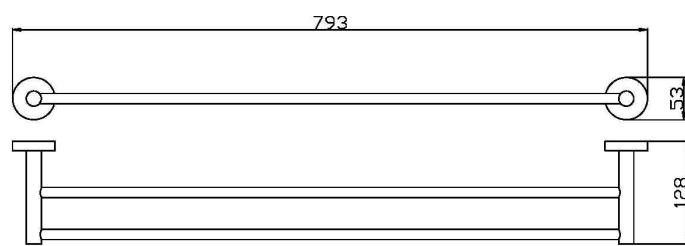

TIA MK2

1. 1645783
HAND TOWEL RAIL
250MM LENGTH

5. 1645787
DOUBLE TOWEL RAIL
750MM LENGTH

2. 1645784
SINGLE TOWEL RAIL
600MM LENGTH

6. 1645789
TOILET ROLL HOLDER

3. 1645786
SINGLE TOWEL RAIL
750MM LENGTH

7. 1645788
DOUBLE ROBE / TOWEL
HOOK

4. 1645785
DOUBLE TOWEL RAIL
600MM LENGTH

8. 1645790
HAND TOWEL RING

ALLOW +/- VARIATIONS TO THE MEASUREMENTS
HAVE ACTUAL ITEM ONSITE BEFORE COMMENCING WORKS