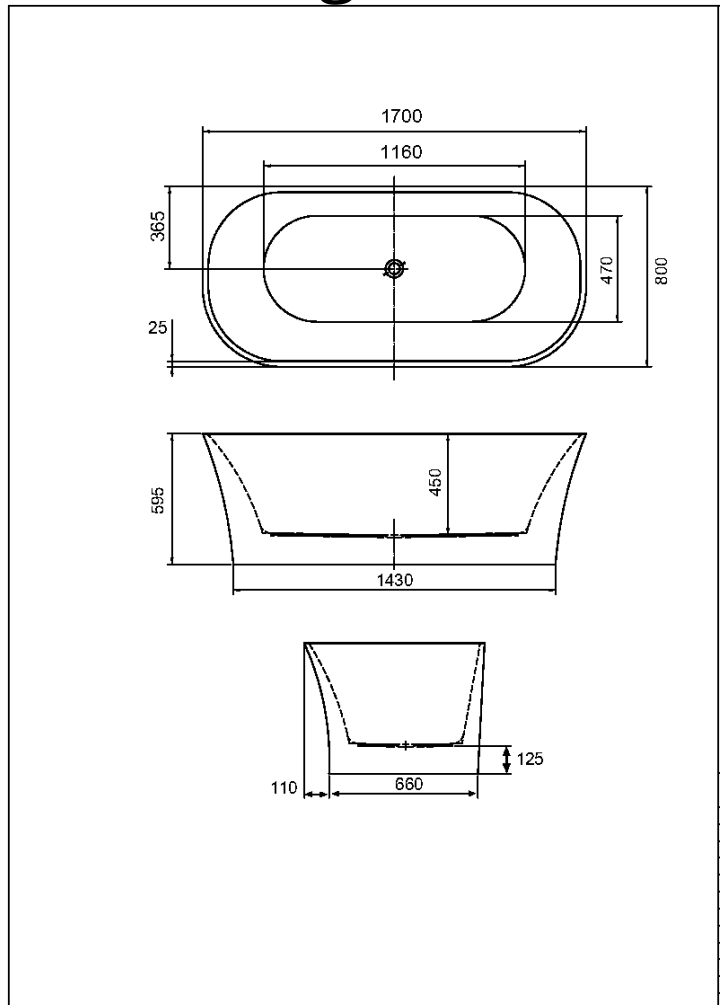

ALPHA

1700 Freestanding BTW Bath

- Freestanding Back to Wall Bath
- Super thin edge 25mm
- Sanitary Grade Acrylic
- Steel Frame
- Adjustable feet for easy installation
- Centre Waste
- 1700 x 800 x 595

SKU: 1645544

swan | bathrooms

swanbathrooms.com.au | 1800 571 060

Disclaimer: Dimensions are nominal measurements only and are subject to change without notice. Always use physical products for setouts and roughing in, as specification drawings can vary from actual product received.
Warranty: Conditions apply - full terms and conditions available upon request V: 5/22