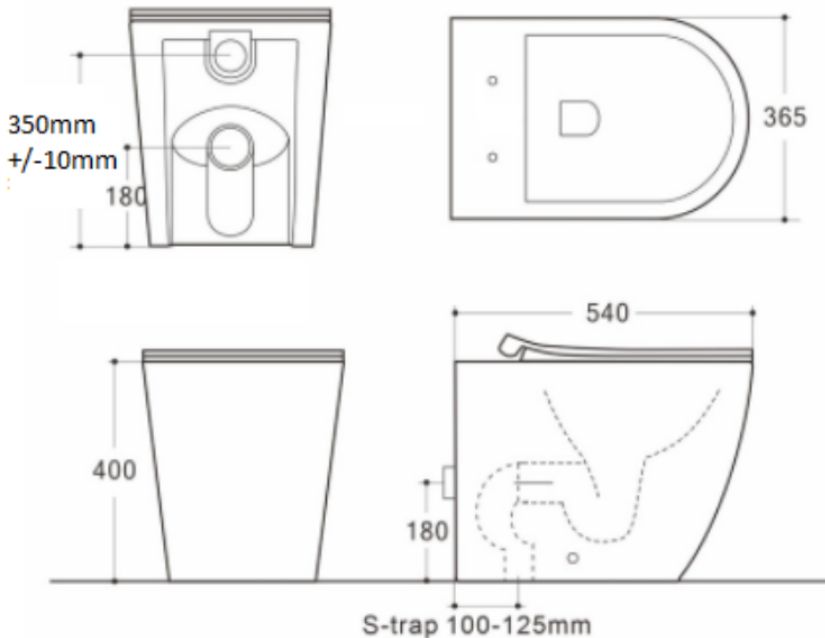

## Pan Only

**Warning:** For actual inlet height have pan onsite

- Wall Faced Pan
- Short Projection 540mm
- Rimless Flush
- Nano Antibacterial Coating in Pan
- Soft Close Sandwich Seat
- Universal trap - S or P
- S Trap Setout 100mm - 125mm
- P Trap Setout 180mm
- 4 star WELS - 4.5/3L