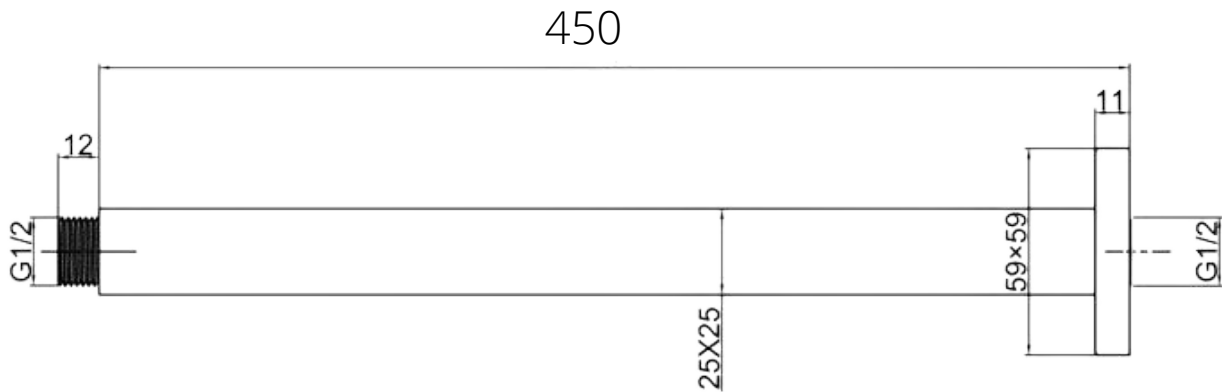

TEMPLE

Ceiling arm

- Ceiling mount shower arm - ROUND
- 450mm x 25x25mm diameter
- Brass - MATTE BLACK - Electroplated
- cover plate 59mm x 59mm

SKU: 1645137

swan | bathrooms

swanbathrooms.com.au | 1800 571 060