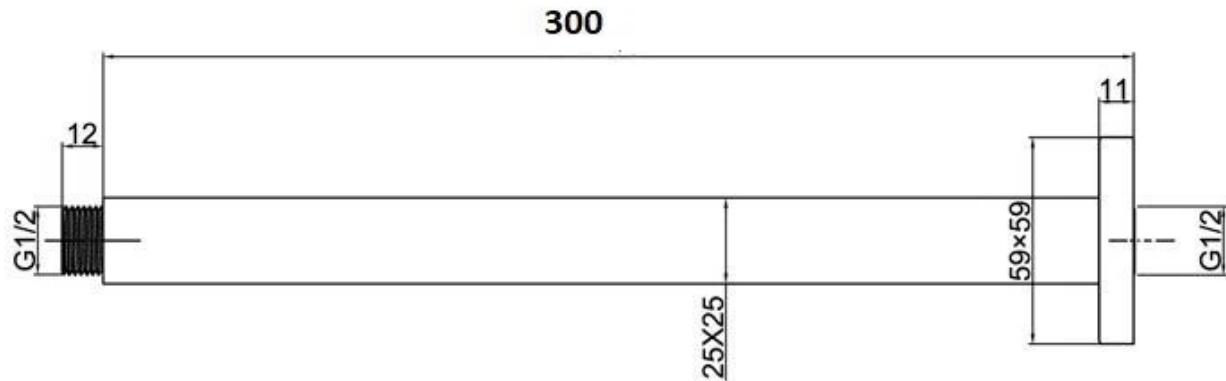

TEMPLE

Ceiling arm

- Ceiling mount shower arm - ROUND
- 300mm x 25x25mm diameter
- Brass - MATTE BLACK - Electroplated
- cover plate 59mm x 59mm

SKU: 1645136

swan | bathrooms

swanbathrooms.com.au | 1800 571 060

Disclaimer: Dimensions are nominal measurements only and are subject to change without notice.
Always use physical products for setouts and roughing in, as specification drawings can vary from actual product received.