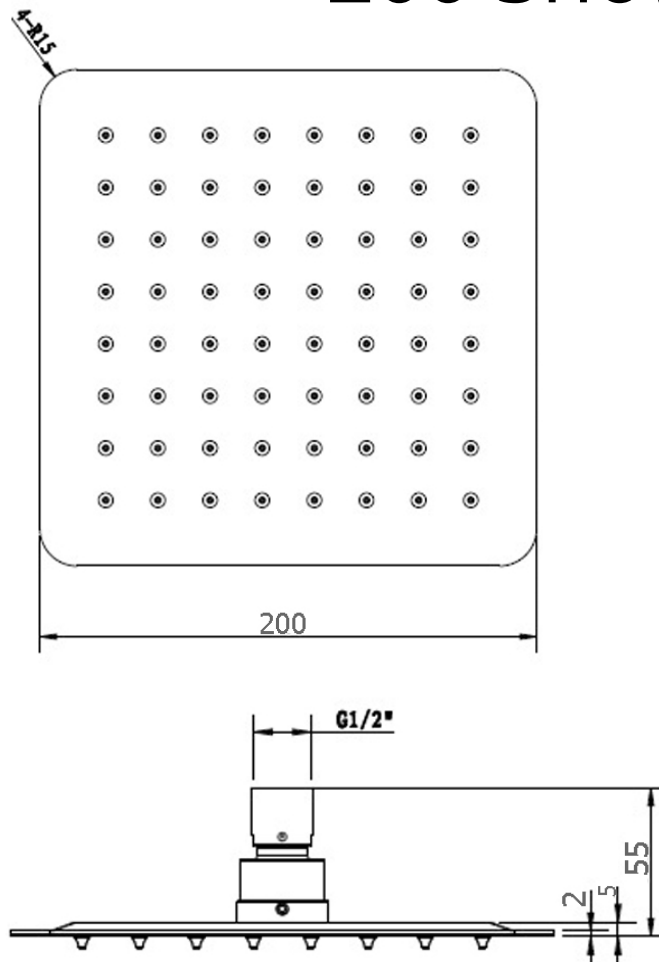

OAK

200 Shower head

- Square 200mm x 200mm shower head
- Modern super thin design - 5mm thickness
- Stainless steel - chrome finish
- 3 Star WELS - 9.0/LPM

SKU: 1645130

swan | bathrooms

swanbathrooms.com.au | 1800 571 060

Disclaimer: Dimensions are nominal measurements only and are subject to change without notice. Always use physical products for setouts and roughing in, as specification drawings can vary from actual product received.