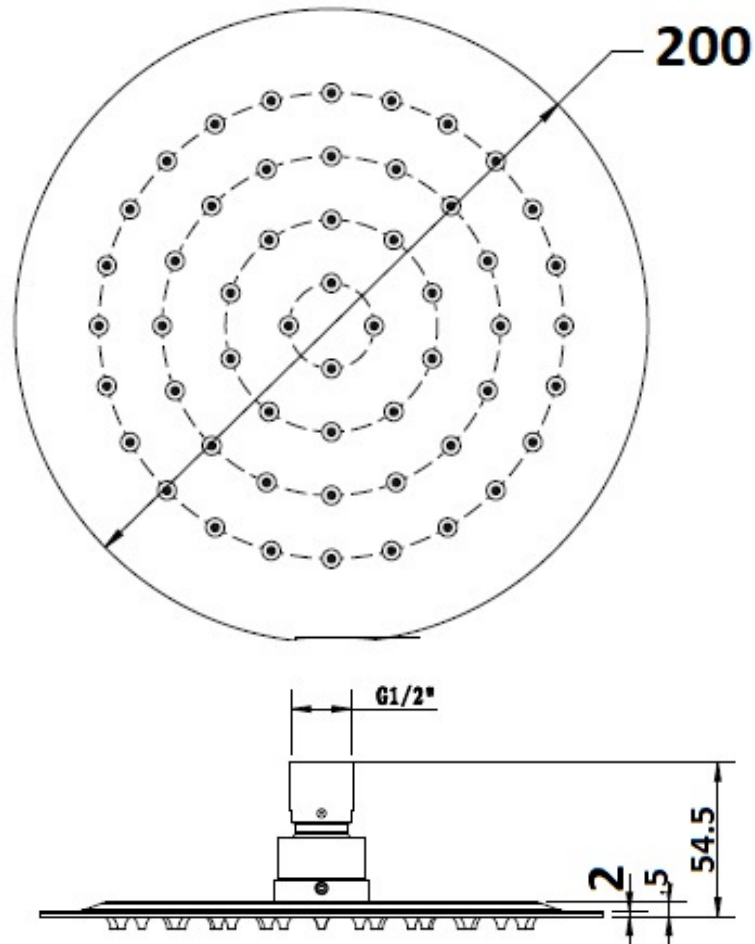

## 200 Shower head

- Round 200mm Diameter shower head
- Modern super thin design - 5mm thickness
- Stainless steel - polished finish
- 3 Star WELS - 9.0/LPM

SKU: 1645126

**swan** | bathrooms

swanbathrooms.com.au | 1800 571 060