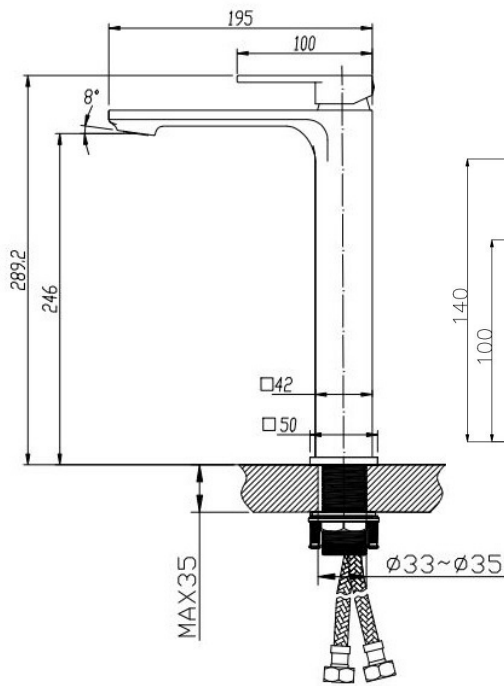

1644682 1644688
TOWER BASIN MIXER