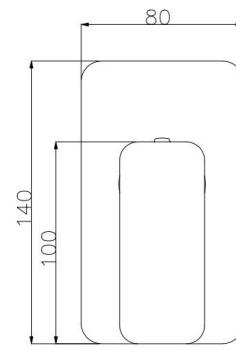

1644683 1644689
SHOWER / BATH MIXER