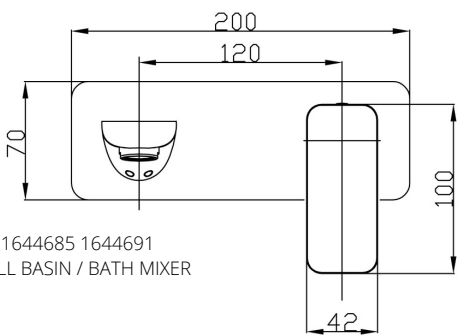

1644685 1644691
WALL BASIN / BATH MIXER