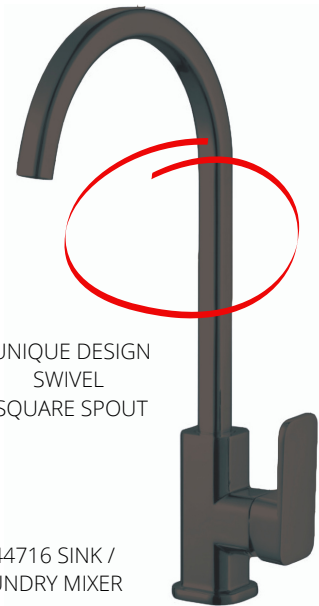

HAMEL BLACK

GERMAN RECESSED AERATOR

1644687 BASIN MIXER

1644691 WALL BASIN / BATH MIXER

1644690 DIVERTER
SHOWER /
BATH MIXER

SOLID METAL COVERPLATE

1644689 SHOWER /
BATH MIXER

ENGINEERED MINIMAL
DESIGN

1644692 SWIVEL
BATH SPOUT

SWIVELS 180 DEGREE

1644688 TOWER
BASIN MIXER

UNIQUE DESIGN
SWIVEL
SQUARE SPOUT

1644716 SINK /
LAUNDRY MIXER

- PREMIUM BRASS CONSTRUCTION
- 35MM EUROPEAN CARTRIDGE
- CONCEALED GERMAN AERATOR
- SOFT PEX NO BURST HOSES
- 15 YEAR CARTRIDGE WARRANTY
- PREMIUM 2 YEAR LABOUR WARRANTY

- MODERN DESIGN IN MATTE BLACK
- ALL ITEMS AVAILABLE IN CHROME
- PAIR WITH MATCHING HAMEL ACCESSORIES

HAMEL

1644681 1644687
BASIN MIXER

1644682 1644688
TOWER BASIN MIXER

1644683 1644689
SHOWER / BATH MIXER