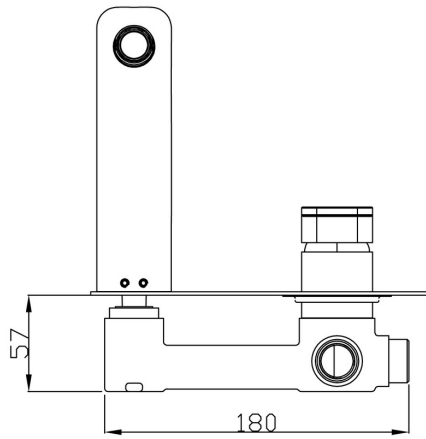

1644692 SWIVEL
BATH SPOUT

SWIVELS 180 DEGREE

1644688 TOWER
BASIN MIXER

UNIQUE DESIGN
SWIVEL
SQUARE SPOUT

1644716 SINK /
LAUNDRY MIXER

- PREMIUM BRASS CONSTRUCTION
- 35MM EUROPEAN CARTRIDGE
- CONCEALED GERMAN AERATOR
- SOFT PEX NO BURST HOSES
- 15 YEAR CARTRIDGE WARRANTY
- PREMIUM 2 YEAR LABOUR WARRANTY

- MODERN DESIGN IN MATTE BLACK
- ALL ITEMS AVAILABLE IN CHROME
- PAIR WITH MATCHING HAMEL ACCESSORIES

HAMEL

1644681 1644687
BASIN MIXER

1644682 1644688
TOWER BASIN MIXER

1644683 1644689
SHOWER / BATH MIXER