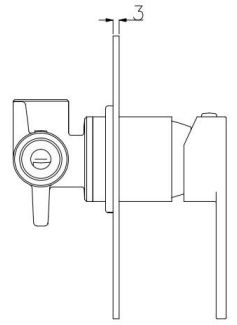

1644692 SWIVEL
BATH SPOUT

SWIVELS 180 DEGREE

1644688 TOWER
BASIN MIXER

UNIQUE DESIGN
SWIVEL
SQUARE SPOUT

1644716 SINK /
LAUNDRY MIXER

- PREMIUM BRASS CONSTRUCTION
- 35MM EUROPEAN CARTRIDGE
- CONCEALED GERMAN AERATOR
- SOFT PEX NO BURST HOSES
- 15 YEAR CARTRIDGE WARRANTY
- PREMIUM 2 YEAR LABOUR WARRANTY

- MODERN DESIGN IN MATTE BLACK
- ALL ITEMS AVAILABLE IN CHROME
- PAIR WITH MATCHING HAMEL ACCESSORIES

HAMEL

1644681 1644687
BASIN MIXER

1644682 1644688
TOWER BASIN MIXER

1644683 1644689
SHOWER / BATH MIXER

1644685 1644691
WALL BASIN / BATH MIXER

1644686 1644692
SWIVEL BATH SPOUT

1644715 1644716
SINK / LAUNDRY MIXER

1644684 1644690
DIVERTER SHOWER /
BATH MIXER