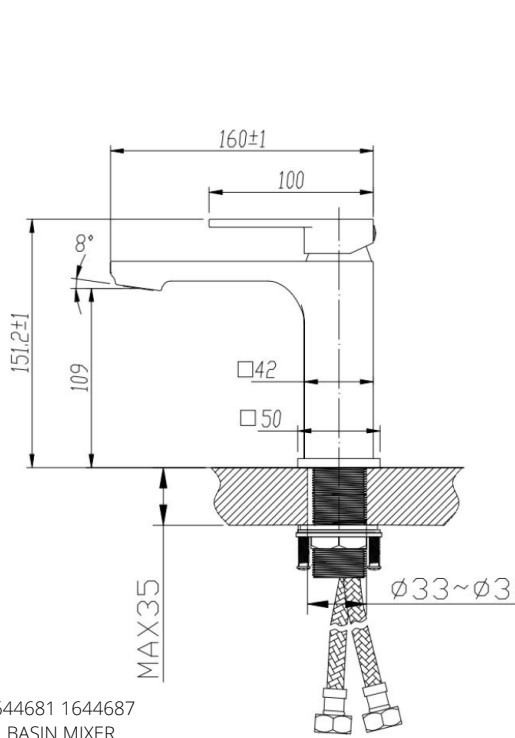

HAMEL

1644681 1644687
BASIN MIXER