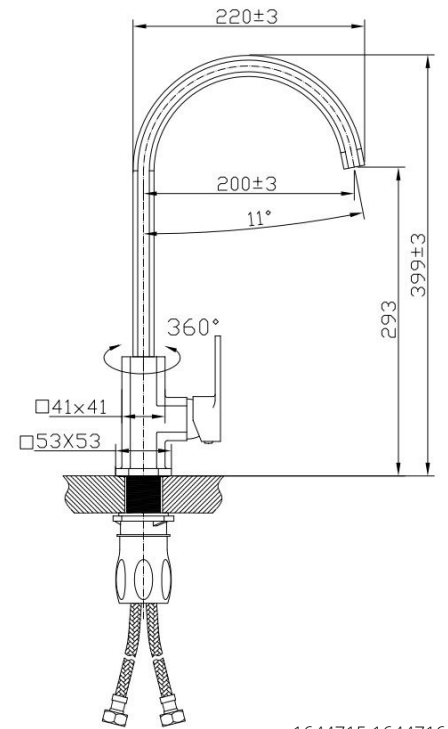

1644715 1644716
SINK / LAUNDRY MIXER