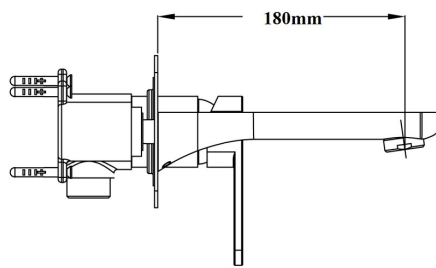

HAMEL

1644685 1644691
WALL BASIN / BATH MIXER