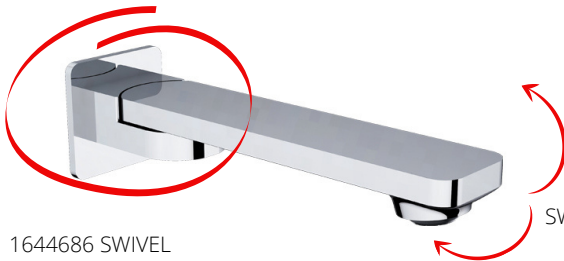

HAMEL CHROME

GERMAN RECESSED AERATOR

1644681 BASIN MIXER

1644685 WALL BASIN / BATH MIXER

1644684 DIVERTER
SHOWER /
BATH MIXER

SOLID METAL COVERPLATE

1644683 SHOWER /
BATH MIXER

ENGINEERED MINIMAL
DESIGN

1644686 SWIVEL
BATH SPOUT

SWIVELS 180 DEGREE

1644682 TOWER
BASIN MIXER

UNIQUE DESIGN
SWIVEL
SQUARE SPOUT

1644715 SINK /
LAUNDRY MIXER

- PREMIUM BRASS CONSTRUCTION
- 35MM EUROPEAN CARTRIDGE
- CONCEALED GERMAN AERATOR
- SOFT PEX NO BURST HOSES
- 15 YEAR CARTRIDGE WARRANTY
- PREMIUM 2 YEAR LABOUR WARRANTY