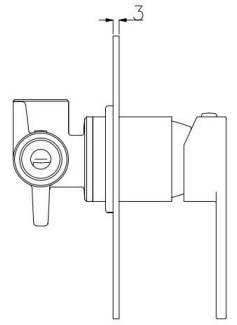

1644686 SWIVEL
BATH SPOUT

SWIVELS 180 DEGREE

1644682 TOWER
BASIN MIXER

UNIQUE DESIGN
SWIVEL
SQUARE SPOUT

1644715 SINK /
LAUNDRY MIXER

- PREMIUM BRASS CONSTRUCTION
- 35MM EUROPEAN CARTRIDGE
- CONCEALED GERMAN AERATOR
- SOFT PEX NO BURST HOSES
- 15 YEAR CARTRIDGE WARRANTY
- PREMIUM 2 YEAR LABOUR WARRANTY

- MODERN DESIGN
- ALL ITEMS AVAILABLE IN MATTE BLACK
- PAIR WITH MATCHING HAMEL ACCESSORIES

HAMEL

1644681 1644687
BASIN MIXER

1644682 1644688
TOWER BASIN MIXER

1644683 1644689
SHOWER / BATH MIXER

1644685 1644691
WALL BASIN / BATH MIXER

1644715 1644716
SINK / LAUNDRY MIXER

1644684 1644690
DIVERTER SHOWER /
BATH MIXER

1644686 1644692
SWIVEL BATH SPOUT