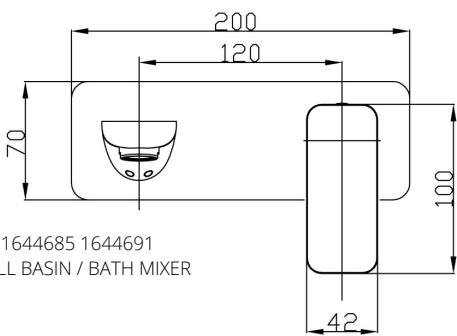

- MODERN DESIGN
- ALL ITEMS AVAILABLE IN MATTE BLACK
- PAIR WITH MATCHING HAMEL ACCESSORIES

HAMEL

1644681 1644687
BASIN MIXER

1644682 1644688
TOWER BASIN MIXER

1644683 1644689
SHOWER / BATH MIXER

1644685 1644691
WALL BASIN / BATH MIXER