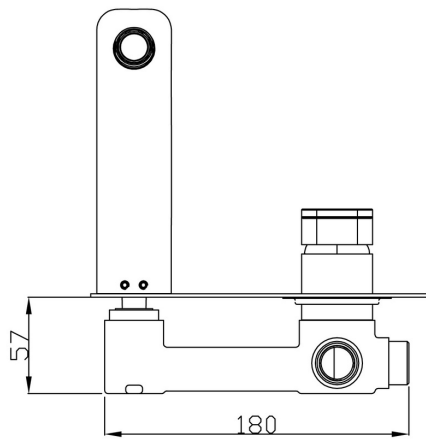

1644686 SWIVEL
BATH SPOUT

SWIVELS 180 DEGREE

1644682 TOWER
BASIN MIXER

UNIQUE DESIGN
SWIVEL
SQUARE SPOUT

1644715 SINK /
LAUNDRY MIXER

- PREMIUM BRASS CONSTRUCTION
- 35MM EUROPEAN CARTRIDGE
- CONCEALED GERMAN AERATOR
- SOFT PEX NO BURST HOSES
- 15 YEAR CARTRIDGE WARRANTY
- PREMIUM 2 YEAR LABOUR WARRANTY

- MODERN DESIGN
- ALL ITEMS AVAILABLE IN MATTE BLACK
- PAIR WITH MATCHING HAMEL ACCESSORIES

HAMEL

1644681 1644687
BASIN MIXER

1644682 1644688
TOWER BASIN MIXER

1644683 1644689
SHOWER / BATH MIXER

1644685 1644691
WALL BASIN / BATH MIXER