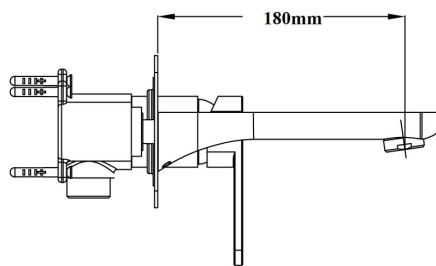

1644715 1644716
SINK / LAUNDRY MIXER