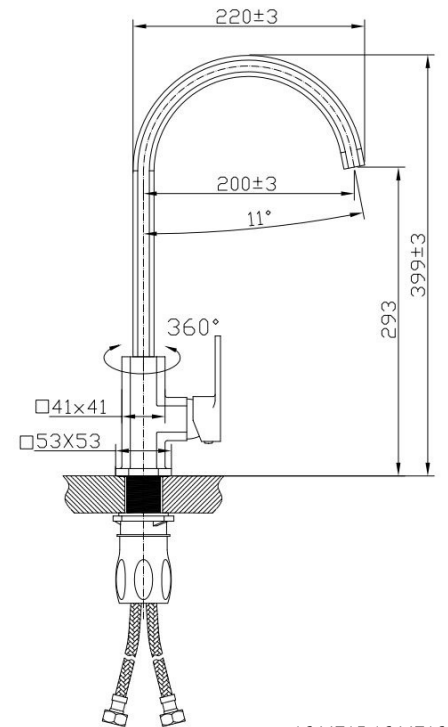

1644715 1644716
SINK / LAUNDRY MIXER