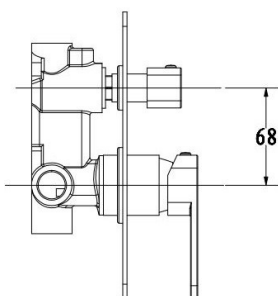

1644684 1644690
DIVERTER SHOWER /
BATH MIXER