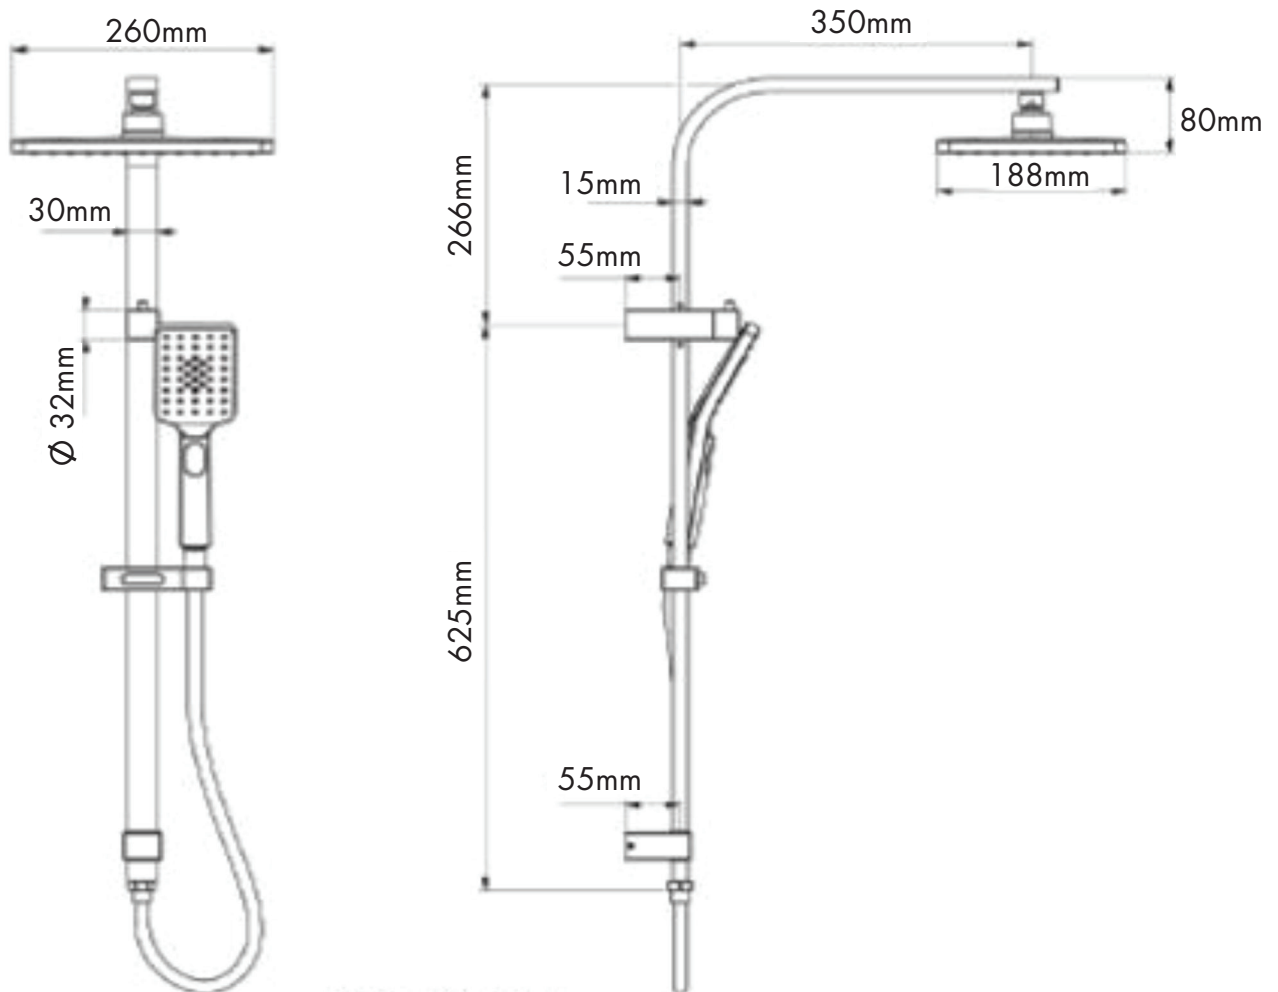

### KAYE RECT. SHOWER COMBO-CHROME L1602A3