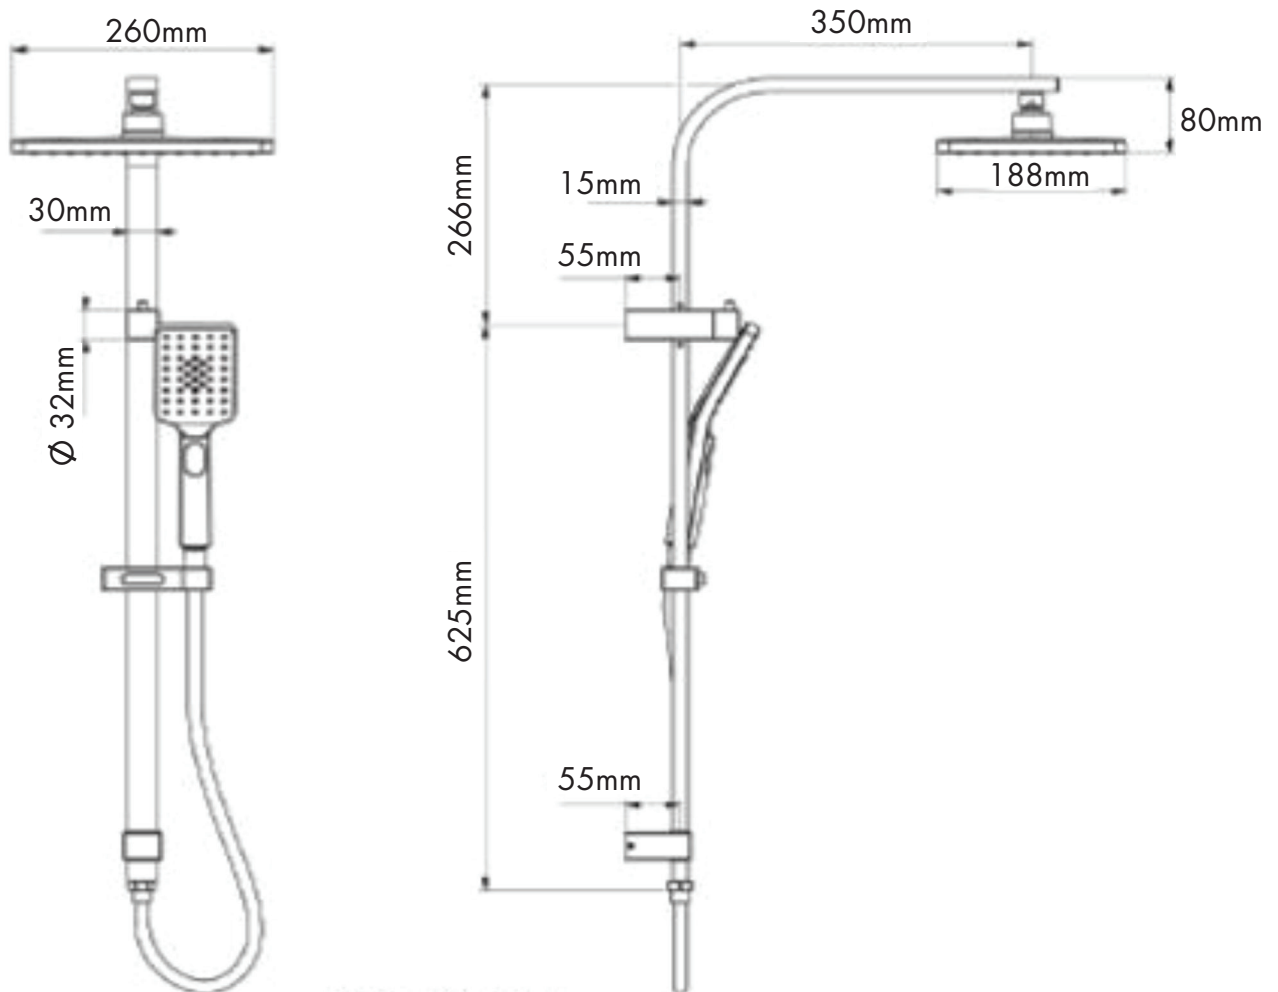

### KAYE RECT. SHOWER COMBO-BRUSHED NICKEL L1602A3 BN