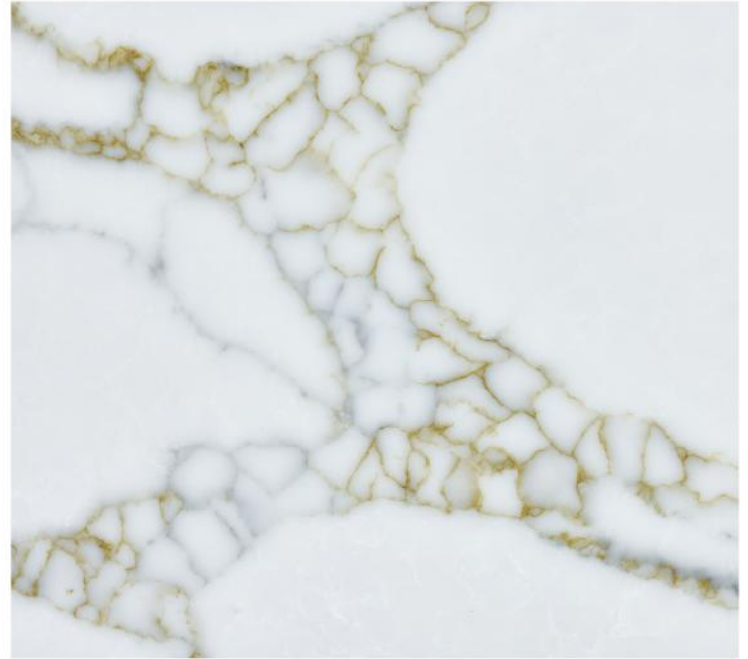

Scan the QR code to order
your free samples.

Topaz