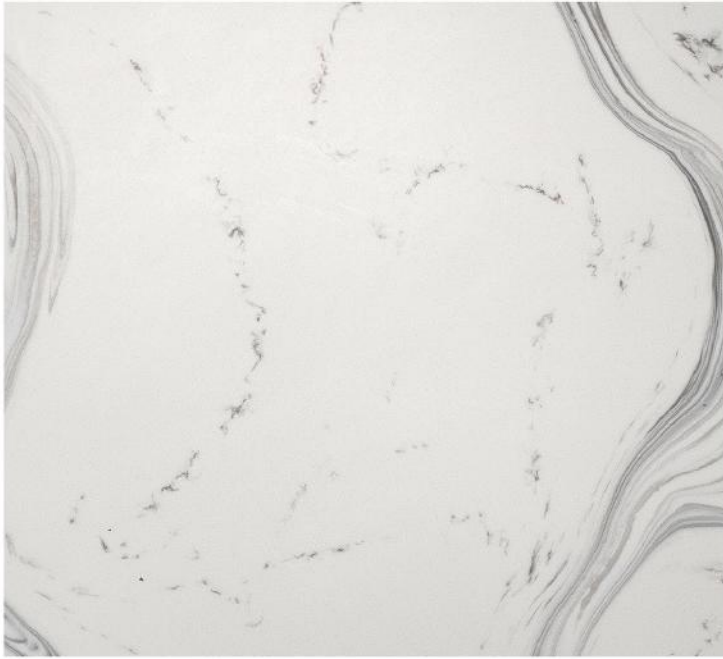

Bianco Pearl