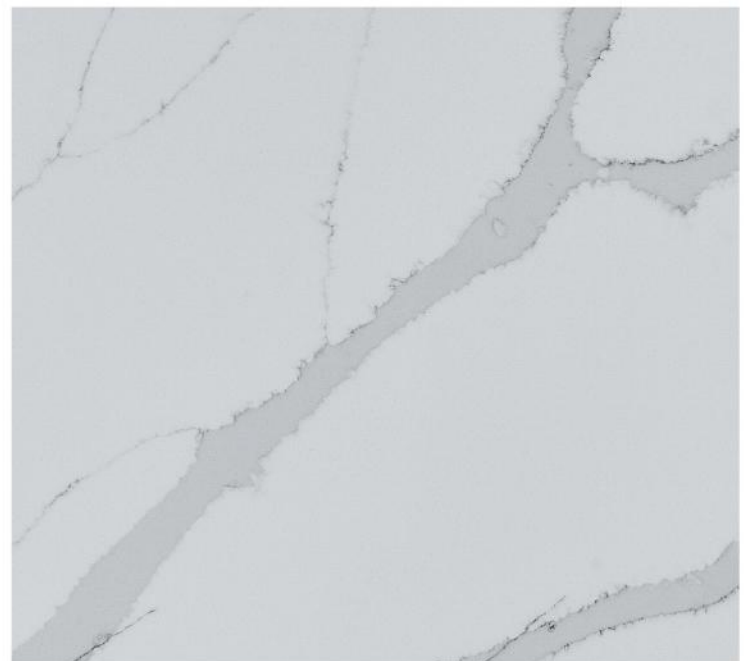

Scan the QR code to order
your free samples.

Albastera