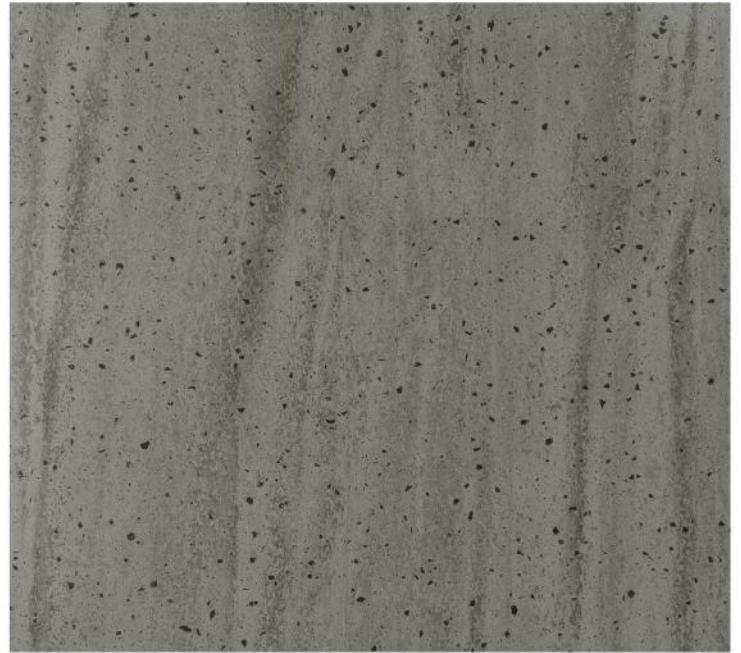

SilkSurface Colours

SilkSurface™

SilkSurface is the right choice for enduring beauty. With a beautiful blend of colours and a realistic natural appearance, these high performance 20mm benchtops are manufactured using a special multi-process technique making them resistant to stains, cracks and chips.

Arctic White

Star Dust

Carrara

Calcutta Snow

SilkSurface may be substituted for equivalent colours if required. SilkSurface is manmade slab with an acrylic resin base. As each slab is individual, natural variation in graining and colouring is to be expected. While the colours in this brochure are to the highest standard in printing, it should only be used as an indication of actual product design. Please visit your local showroom to view larger samples.

Morning Mist

SilkSurface may be substituted for equivalent colours if required. SilkSurface is manmade slab with an acrylic resin base. As each slab is individual, natural variation in graining and colouring is to be expected. While the colours in this brochure are to the highest standard in printing, it should only be used as an indication of actual product design. Please visit your local showroom to view larger samples.

Storm Cloud

SilkSurface may be substituted for equivalent colours if required. SilkSurface is manmade slab with an acrylic resin base. As each slab is individual, natural variation in graining and colouring is to be expected. While the colours in this brochure are to the highest standard in printing, it should only be used as an indication of actual product design. Please visit your local showroom to view larger samples.