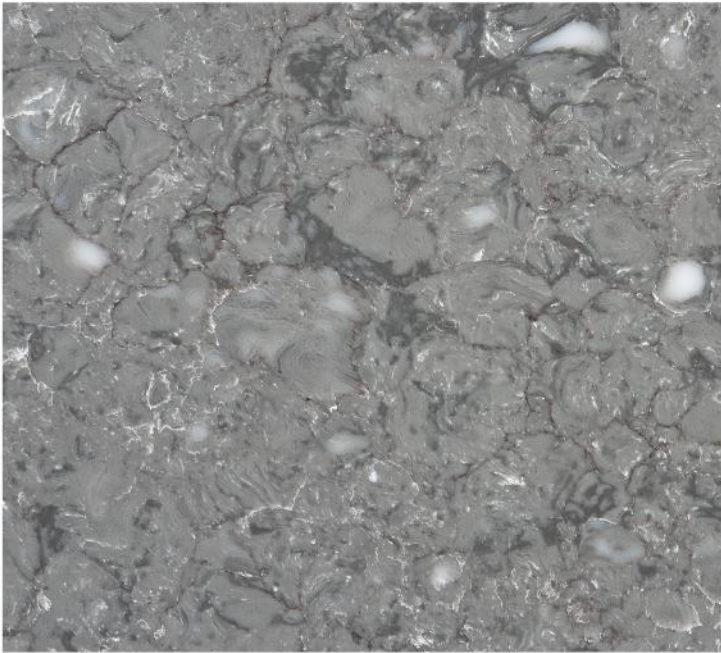

Terramoss

SilkSurface may be substituted for equivalent colours if required. SilkSurface is manmade slab with an acrylic resin base. As each slab is individual, natural variation in graining and colouring is to be expected. While the colours in this brochure are to the highest standard in printing, it should only be used as an indication of actual product design. Please visit your local showroom to view larger samples.