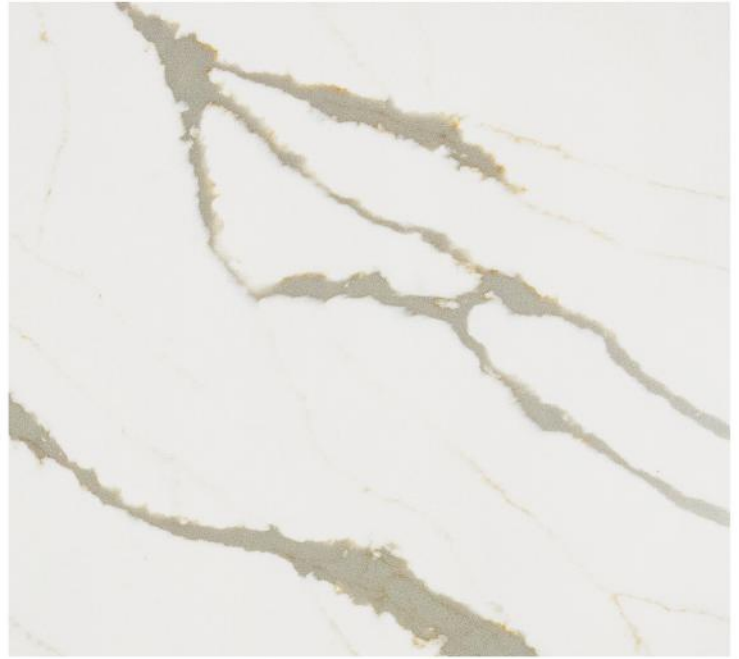

Bronzite

SilkSurface may be substituted for equivalent colours if required. SilkSurface is manmade slab with an acrylic resin base. As each slab is individual, natural variation in graining and colouring is to be expected. While the colours in this brochure are to the highest standard in printing, it should only be used as an indication of actual product design. Please visit your local showroom to view larger samples.