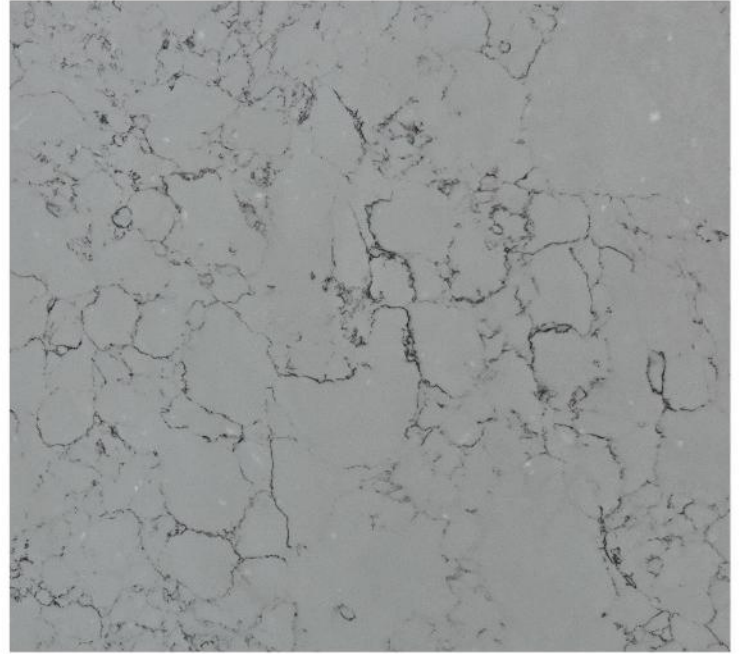

Stratiss Nuovo