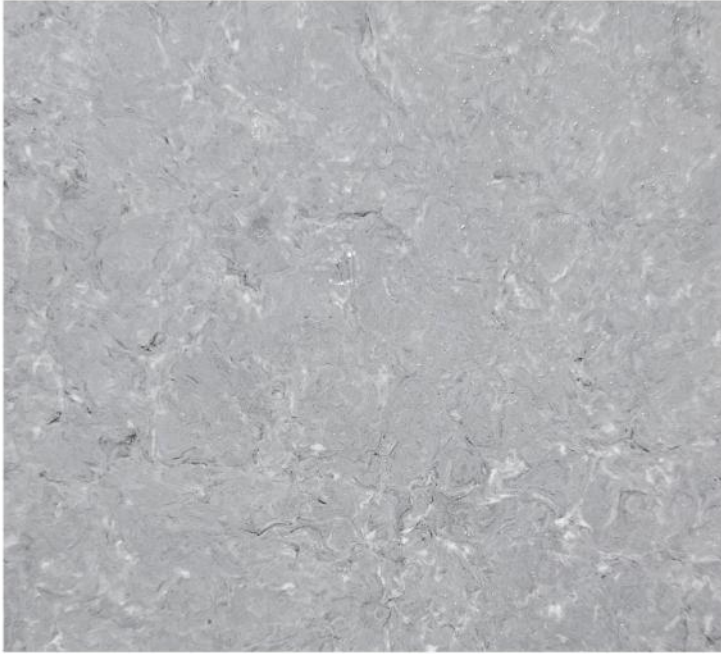

Moonstone

SilkSurface may be substituted for equivalent colours if required. SilkSurface is manmade slab with an acrylic resin base. As each slab is individual, natural variation in graining and colouring is to be expected. While the colours in this brochure are to the highest standard in printing, it should only be used as an indication of actual product design. Please visit your local showroom to view larger samples.