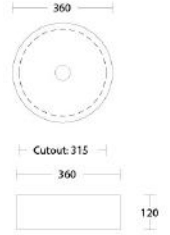

Timberline

Under Counter Basins

Allure Under Counter | Ceramic

No overflow. Only available with SilkSurface slab top (cannot be purchased on their own). Offset or wall mounted tapware required.

- WG** ALLU-BS-360-WG-S **GM** ALLU-BS-360-GM-U
- WM** ALLU-BS-360-WM-U **LGM** ALLU-BS-360-LGM-U
- BKM** ALLU-BS-360-BKM-U **PM** ALLU-BS-360-PM-U
- ANT** ALLU-BS-360-ANT-U

- WG** OVL-BS-420-WG-S

Rectangle Under Counter | Ceramic

With overflow to back.

- WG** REC-BS-530-WG-S