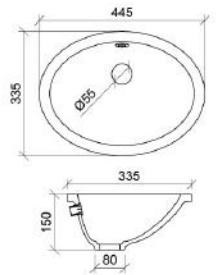

Amara Under Counter | Mineral Composite*

With overflow to back.

- **WG** AMA-BS-450-WG-U