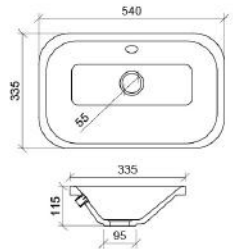

Amara Under Counter | Mineral Composite*

With overflow to back.

- WG** AMA-BS-450-WG-U

Bodhi Under Counter | Mineral Composite*

With overflow to back.

- WG** BOD-BS-540-WG-U

Oval Under Counter | Ceramic

With overflow to front.

- WG** OVL-BS-420-WG-S

Rectangle Under Counter | Ceramic

With overflow to back.

- WG** REC-BS-530-WG-S