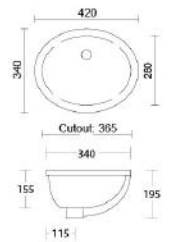

Amara Under Counter | Mineral Composite*

With overflow to back.

- WG** AMA-BS-450-WG-U

Bodhi Under Counter | Mineral Composite*

With overflow to back.

- WG** BOD-BS-540-WG-U

Oval Under Counter | Ceramic

With overflow to front.

- WG** OVL-BS-420-WG-S

Rectangle Under Counter | Ceramic

With overflow to back.

- WG** REC-BS-530-WG-S