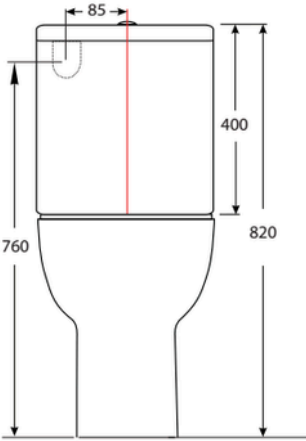

# BARNETT

1631954  
BLACK BUTTON  
OPTIONAL

1645120  
WHITE BUTTON  
OPTIONAL

- WALL FACED SUITE
- RIMLESS PAN
- SHORT PROJECTION 620MM
- NANO COAT ANTI BACTERIAL
- ULTRA THIN SOFT CLOSE SEAT
- 4 STAR WELS 4.5/3L
- S & P TRAP

- 70mm TO 160mm SETOUT S TRAP
- BACK & BTM INLET WATER INLET
- ROUND SUPER SLIM CHROME BUTTON

- NANO COATING IN PAN ENABLES EASIER CLEANING & MORE ANTI BACTERIAL

- RIMLESS PAN FOR MORE HYGIENIC CLEANING

- SHORT PROJECTION SPACE SAVER 620MM

• **CODE 1641388**

- 70mm TO 160mm SETOUT S TRAP
- BACK & BTM INLET WATER INLET
- ROUND SUPER SLIM CHROME BUTTON

- NANO COATING IN PAN ENABLES EASIER CLEANING & MORE ANTI BACTERIAL
- RIMLESS PAN FOR MORE HYGIENIC CLEANING
- SHORT PROJECTION SPACE SAVER 620MM