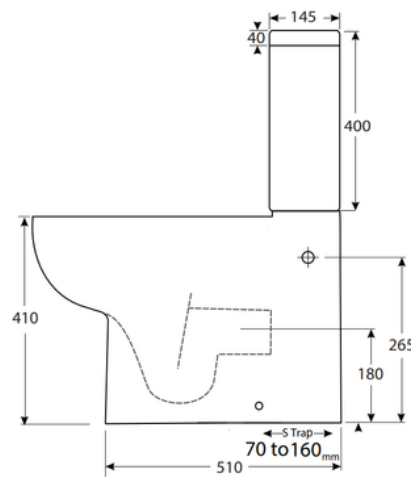

# BARNETT

1631954  
BLACK BUTTON  
OPTIONAL

1645120  
WHITE BUTTON  
OPTIONAL

- WALL FACED SUITE
- RIMLESS PAN
- SHORT PROJECTION 620MM
- NANO COAT ANTI BACTERIAL
- ULTRA THIN SOFT CLOSE SEAT
- 4 STAR WELS 4.5/3L
- S & P TRAP

- 70mm TO 160mm SETOUT S TRAP
- BACK & BTM INLET WATER INLET
- ROUND SUPER SLIM CHROME BUTTON

- NANO COATING IN PAN ENABLES EASIER CLEANING & MORE ANTI BACTERIAL

- RIMLESS PAN FOR MORE HYGIENIC CLEANING

- SHORT PROJECTION SPACE SAVER 620MM

• **CODE 1641388**

- 70mm TO 160mm SETOUT S TRAP
- BACK & BTM INLET WATER INLET
- ROUND SUPER SLIM CHROME BUTTON

- NANO COATING IN PAN ENABLES EASIER CLEANING & MORE ANTI BACTERIAL
- RIMLESS PAN FOR MORE HYGIENIC CLEANING
- SHORT PROJECTION SPACE SAVER 620MM