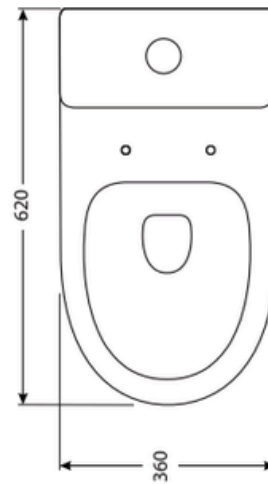

# BARNETT

1631954  
BLACK BUTTON  
OPTIONAL

1645120  
WHITE BUTTON  
OPTIONAL

- WALL FACED SUITE
- RIMLESS PAN
- SHORT PROJECTION 620MM
- NANO COAT ANTI BACTERIAL
- ULTRA THIN SOFT CLOSE SEAT
- 4 STAR WELS 4.5/3L
- S & P TRAP

- 70mm TO 160mm SETOUT S TRAP
- BACK & BTM INLET WATER INLET
- ROUND SUPER SLIM CHROME BUTTON

- NANO COATING IN PAN ENABLES EASIER CLEANING & MORE ANTI BACTERIAL

- RIMLESS PAN FOR MORE HYGIENIC CLEANING

- SHORT PROJECTION SPACE SAVER 620MM

• **CODE 1641388**

- 70mm TO 160mm SETOUT S TRAP
- BACK & BTM INLET WATER INLET
- ROUND SUPER SLIM CHROME BUTTON

- NANO COATING IN PAN ENABLES EASIER CLEANING & MORE ANTI BACTERIAL
- RIMLESS PAN FOR MORE HYGIENIC CLEANING
- SHORT PROJECTION SPACE SAVER 620MM