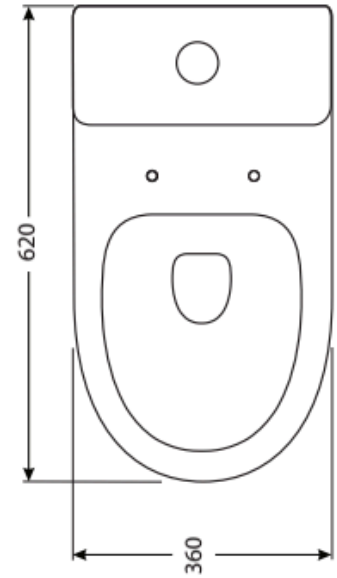

- 70mm TO 160mm SETOUT S TRAP
- BACK & BTM INLET WATER INLET
- ROUND SUPER SLIM CHROME BUTTON

- NANO COATING IN PAN ENABLES EASIER CLEANING & MORE ANTI BACTERIAL

- RIMLESS PAN FOR MORE HYGIENIC CLEANING

- SHORT PROJECTION SPACE SAVER 620MM

• **CODE 1641388**

# BARNETT

- COMES WITH DW1003A BEND 1643599

- OPTIONAL PWG003 BEND 1626169 MAX OFFSET CAN BE 230MM

- WALL FACED SUITE
- RIMLESS PAN
- SHORT PROJECTION 620MM
- NANO COAT ANTI BACTERIAL
- ULTRA THIN SOFT CLOSE SEAT
- 4 STAR WELS 4.5/3L
- S & P TRAP

- 70mm TO 160mm SETOUT S TRAP
- BACK & BTM INLET WATER INLET
- ROUND SUPER SLIM CHROME BUTTON

- NANO COATING IN PAN ENABLES EASIER CLEANING & MORE ANTI BACTERIAL
- RIMLESS PAN FOR MORE HYGIENIC CLEANING
- SHORT PROJECTION SPACE SAVER 620MM