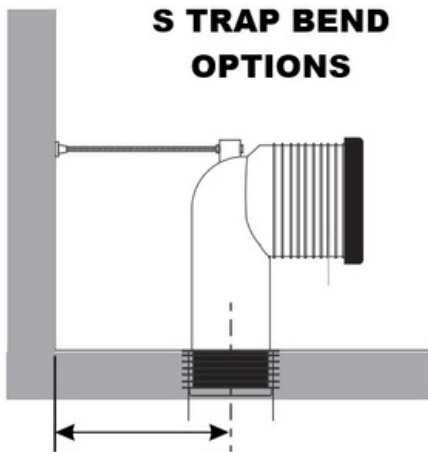

BARNETT

- COMES WITH DW1003A BEND 1643599

- OPTIONAL PWG003 BEND 1626169 MAX OFFSET CAN BE 230MM

- WALL FACED SUITE
- RIMLESS PAN
- SHORT PROJECTION 620MM
- NANO COAT ANTI BACTERIAL
- ULTRA THIN SOFT CLOSE SEAT
- 4 STAR WELS 4.5/3L
- S & P TRAP

- 70mm TO 160mm SETOUT S TRAP
- BACK & BTM INLET WATER INLET
- ROUND SUPER SLIM CHROME BUTTON

- NANO COATING IN PAN ENABLES EASIER CLEANING & MORE ANTI BACTERIAL
- RIMLESS PAN FOR MORE HYGIENIC CLEANING
- SHORT PROJECTION SPACE SAVER 620MM

- **CODE 1641388**