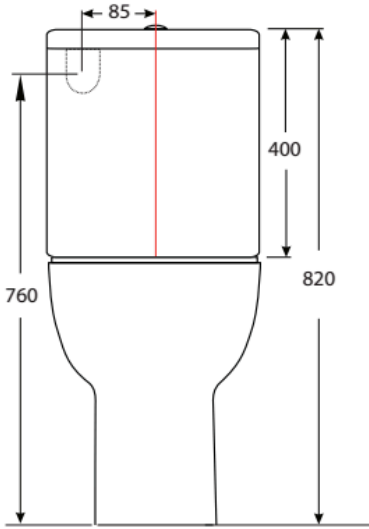

BARNETT

- COMES WITH DW1003A BEND 1643599

- OPTIONAL PWG003 BEND 1626169 MAX OFFSET CAN BE 230MM

- WALL FACED SUITE
- RIMLESS PAN
- SHORT PROJECTION 620MM
- NANO COAT ANTI BACTERIAL
- ULTRA THIN SOFT CLOSE SEAT
- 4 STAR WELS 4.5/3L
- S & P TRAP

- 70mm TO 160mm SETOUT S TRAP
- BACK & BTM INLET WATER INLET
- ROUND SUPER SLIM CHROME BUTTON

- NANO COATING IN PAN ENABLES EASIER CLEANING & MORE ANTI BACTERIAL
- RIMLESS PAN FOR MORE HYGIENIC CLEANING
- SHORT PROJECTION SPACE SAVER 620MM

- **CODE 1641388**