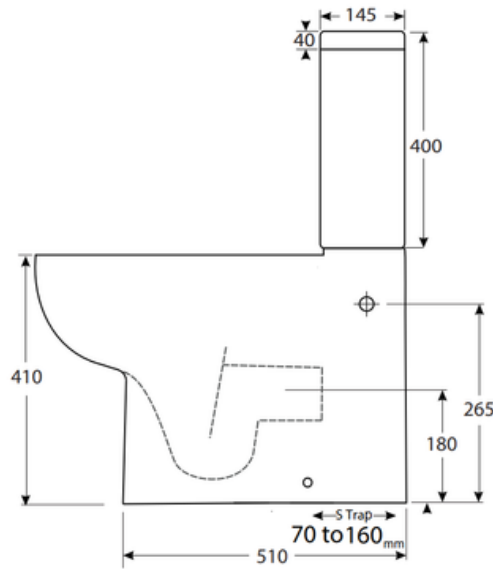

- 70mm TO 160mm SETOUT S TRAP
- BACK & BTM INLET WATER INLET
- ROUND SUPER SLIM CHROME BUTTON

- NANO COATING IN PAN ENABLES EASIER CLEANING & MORE ANTI BACTERIAL

- RIMLESS PAN FOR MORE HYGIENIC CLEANING

- SHORT PROJECTION SPACE SAVER 620MM

• **CODE 1641388**

# BARNETT

- COMES WITH DW1003A BEND 1643599

- OPTIONAL PWG003 BEND 1626169 MAX OFFSET CAN BE 230MM

- WALL FACED SUITE
- RIMLESS PAN
- SHORT PROJECTION 620MM
- NANO COAT ANTI BACTERIAL
- ULTRA THIN SOFT CLOSE SEAT
- 4 STAR WELS 4.5/3L
- S & P TRAP

- 70mm TO 160mm SETOUT S TRAP
- BACK & BTM INLET WATER INLET
- ROUND SUPER SLIM CHROME BUTTON

- NANO COATING IN PAN ENABLES EASIER CLEANING & MORE ANTI BACTERIAL
- RIMLESS PAN FOR MORE HYGIENIC CLEANING
- SHORT PROJECTION SPACE SAVER 620MM