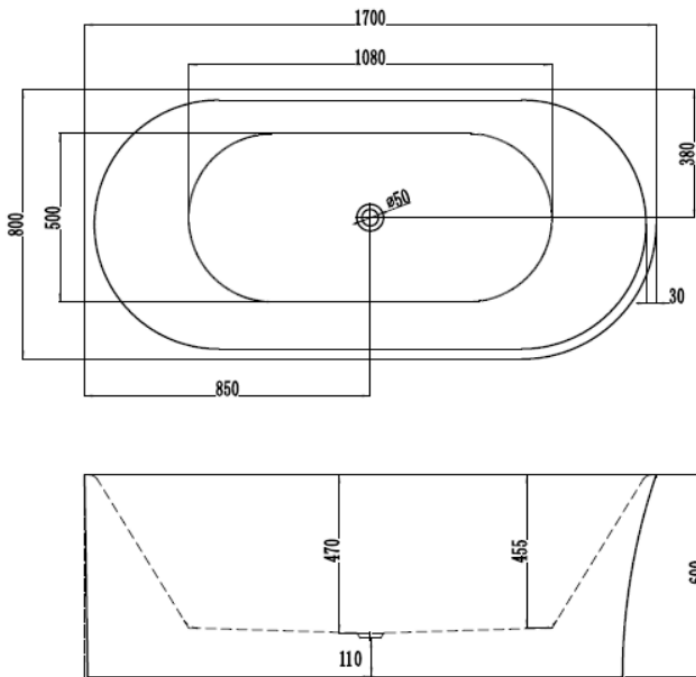

## 1700 LH Freestanding BTW Bath

- Freestanding Bath
- Left Hand Corner Back to Wall Design
- Sanitary Grade Acrylic
- Steel Frame
- Adjustable feet for easy installation
- Centre Waste
- 4 Sided Skirt
- 1700 x 800 x 600

- ALLOW +/- VARIATIONS TO THESE MEASUREMENTS.
- FOR FLUSH FINISH TO WALL - WALLS MUST BE STRAIGHT BEFORE INSTALLATION.
- WHERE BATH CONNECTS TO A WALL, IT MAY HAVE A 10MM VARIATION THAT WILL REQUIRE CAULKING.