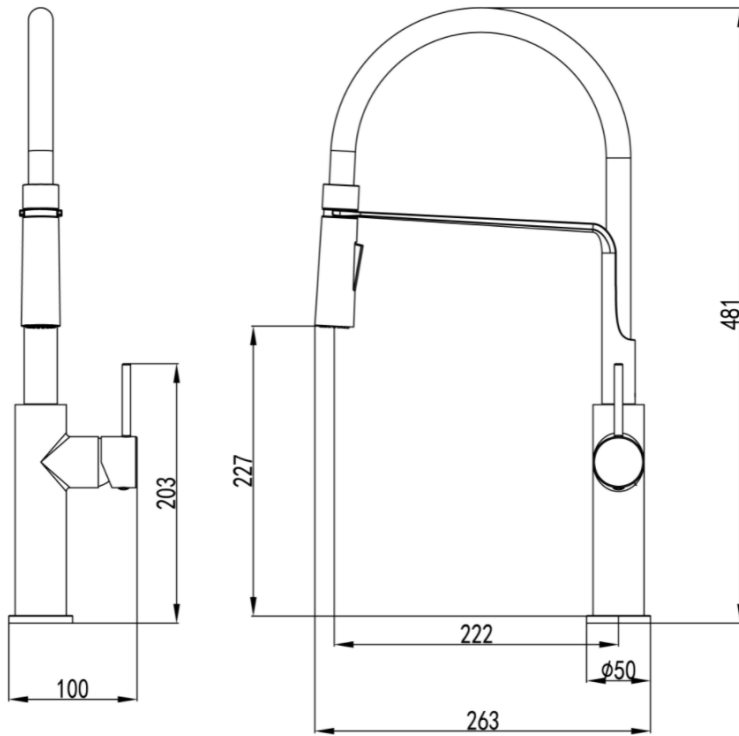

## Sink mixer

- Goose neck Swivel sink mixer
- Vegie Spray Nozzle
- 35mm Euro cartridge
- German Neoperl Concealed Aerator
- 5 Star WELS - 5.5LPM

SKU: CHROME/BLACK 1640961

SKU: MATTE BLACK 1640962

**swan** | bathrooms

swanbathrooms.com.au | 1800 571 060

**Disclaimer:** Dimensions are nominal measurements only and are subject to change without notice. Always use physical products for setouts and roughing in, as specification drawings can vary from actual product received.