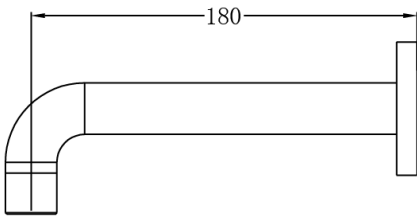

FIXED 180MM SPOUT
CODE 1639166
5 STAR 6LPM

• 24MM DIAMETER

FIXED 214MM SPOUT
CODE 1639167
5 STAR 6LPM

SWIVEL ROUND SPOUT
CODE 1639169
226MM REACH FROM WALL
5 STAR 6LPM

HI RISE SWIVEL 241MM SPOUT
CODE 1639168
260MM REACH FROM WALL
4 STAR 7LPM

- NEOPEARL CONCEALED AERATOR
- MATTE BLACK COLOUR
- ANTI VANDAL HANDLE FIXING

- HOT & COLD WORD DECALS ON HANDLES
- SPOUTS ARE 24MM DIA
- JUMPER VALVE FOR EASY INSTALL

INTRA RANGE

BASIN SET
CODE 1639162

WALL TOP ASS
CODE 1639163
PAIR

FIXED 180MM SPOUT
CODE 1639166
24MM DIAMETER

SWIVEL ROUND SPOUT
CODE 1639169

ALL DIRECTIONAL SHOWER ARM & ROSE
CODE 1639165

WASHING MACHINE SET
CODE 1639164
PAIR

FIXED 214MM SPOUT
CODE 1639167
24MM DIAMETER