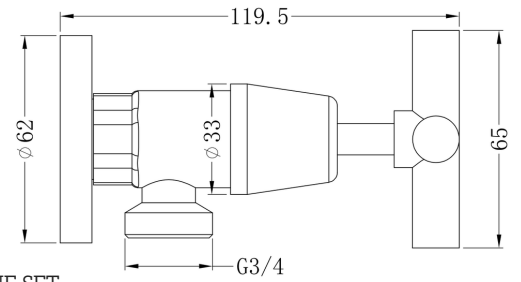

FIXED 180MM SPOUT
CODE 1639166
5 STAR 6LPM

• 24MM DIAMETER

FIXED 214MM SPOUT
CODE 1639167
5 STAR 6LPM

SWIVEL ROUND SPOUT
CODE 1639169
226MM REACH FROM WALL
5 STAR 6LPM

HI RISE SWIVEL 241MM SPOUT
CODE 1639168
260MM REACH FROM WALL
4 STAR 7LPM

- NEOPEARL CONCEALED AERATOR
- MATTE BLACK COLOUR
- ANTI VANDAL HANDLE FIXING

- HOT & COLD WORD DECALS ON HANDLES
- SPOUTS ARE 24MM DIA
- JUMPER VALVE FOR EASY INSTALL

INTRA RANGE

BASIN SET
CODE 1639162

WALL TOP ASS
CODE 1639163
PAIR

FIXED 180MM SPOUT
CODE 1639166
24MM DIAMETER

SWIVEL ROUND SPOUT
CODE 1639169

ALL DIRECTIONAL SHOWER ARM & ROSE
CODE 1639165

WASHING MACHINE SET
CODE 1639164
PAIR

FIXED 214MM SPOUT
CODE 1639167
24MM DIAMETER

HI RISE SWIVEL 241MM SPOUT
CODE 1639168