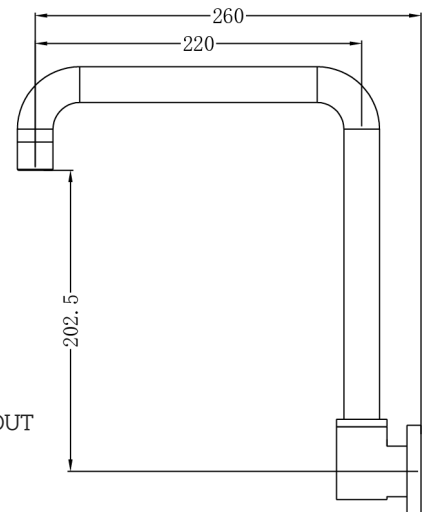

FIXED 180MM SPOUT
CODE 1639166
5 STAR 6LPM

• 24MM DIAMETER

FIXED 214MM SPOUT
CODE 1639167
5 STAR 6LPM

SWIVEL ROUND SPOUT
CODE 1639169
226MM REACH FROM WALL
5 STAR 6LPM

HI RISE SWIVEL 241MM SPOUT
CODE 1639168
260MM REACH FROM WALL
4 STAR 7LPM

- NEOPEARL CONCEALED AERATOR
- MATTE BLACK COLOUR
- ANTI VANDAL HANDLE FIXING

- HOT & COLD WORD DECALS ON HANDLES
- SPOUTS ARE 24MM DIA
- JUMPER VALVE FOR EASY INSTALL

INTRA RANGE

BASIN SET
CODE 1639162

WALL TOP ASS
CODE 1639163
PAIR

FIXED 180MM SPOUT
CODE 1639166
24MM DIAMETER

SWIVEL ROUND SPOUT
CODE 1639169

ALL DIRECTIONAL SHOWER ARM & ROSE
CODE 1639165

WASHING MACHINE SET
CODE 1639164
PAIR

FIXED 214MM SPOUT
CODE 1639167
24MM DIAMETER

HI RISE SWIVEL 241MM SPOUT
CODE 1639168