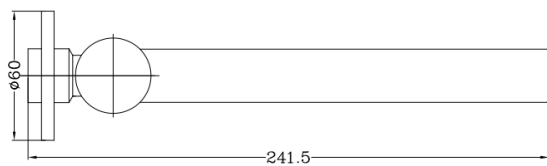

- NEOPEARL CONCEALED AERATOR
- MATTE BLACK COLOUR
- ANTI VANDAL HANDLE FIXING

- HOT & COLD WORD DECALS ON HANDLES
- SPOUTS ARE 24MM DIA
- JUMPER VALVE FOR EASY INSTALL

INTRA RANGE

BASIN SET
CODE 1639162

WALL TOP ASS
CODE 1639163
PAIR

FIXED 180MM SPOUT
CODE 1639166
24MM DIAMETER

SWIVEL ROUND SPOUT
CODE 1639169

ALL DIRECTIONAL SHOWER ARM & ROSE
CODE 1639165

WASHING MACHINE SET
CODE 1639164
PAIR

FIXED 214MM SPOUT
CODE 1639167
24MM DIAMETER