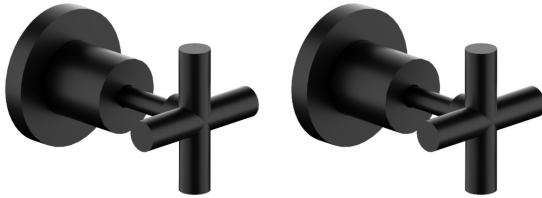

INTRA RANGE

BASIN SET
CODE 1639162
SWIVEL SPOUT
5 STAR 6LPM

ALL DIRECTIONAL
SHOWER ARM & ROSE
3 SPRAY FUNCTION
CODE 1639165

CLICK BUTTON CONTROL

ANTI VANDAL FIXING

WALL TOP SET
CODE 1639163
PAIR

WASHING MACHINE SET
CODE 1639164
PAIR

FIXED 180MM SPOUT
CODE 1639166
5 STAR 6LPM

• 24MM DIAMETER

FIXED 214MM SPOUT
CODE 1639167
5 STAR 6LPM

SWIVEL ROUND SPOUT
CODE 1639169
226MM REACH FROM WALL
5 STAR 6LPM

HI RISE SWIVEL 241MM SPOUT
CODE 1639168
260MM REACH FROM WALL
4 STAR 7LPM

- NEOPEARL CONCEALED AERATOR
- MATTE BLACK COLOUR
- ANTI VANDAL HANDLE FIXING

- HOT & COLD WORD DECALS ON HANDLES
- SPOUTS ARE 24MM DIA
- JUMPER VALVE FOR EASY INSTALL

INTRA RANGE

BASIN SET
CODE 1639162

WALL TOP ASS
CODE 1639163
PAIR

FIXED 180MM SPOUT
CODE 1639166
24MM DIAMETER

SWIVEL ROUND SPOUT
CODE 1639169

ALL DIRECTIONAL SHOWER ARM & ROSE
CODE 1639165

WASHING MACHINE SET
CODE 1639164
PAIR

FIXED 214MM SPOUT
CODE 1639167
24MM DIAMETER