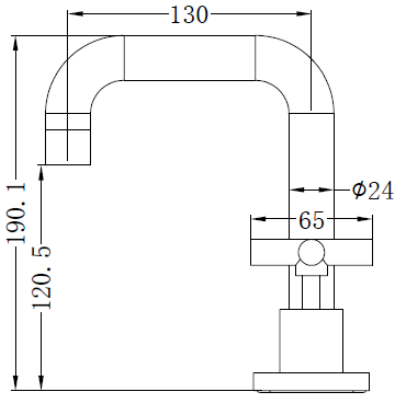

FIXED 180MM SPOUT
CODE 1639166
5 STAR 6LPM

• 24MM DIAMETER

FIXED 214MM SPOUT
CODE 1639167
5 STAR 6LPM

SWIVEL ROUND SPOUT
CODE 1639169
226MM REACH FROM WALL
5 STAR 6LPM

HI RISE SWIVEL 241MM SPOUT
CODE 1639168
260MM REACH FROM WALL
4 STAR 7LPM

- NEOPEARL CONCEALED AERATOR
- MATTE BLACK COLOUR
- ANTI VANDAL HANDLE FIXING

- HOT & COLD WORD DECALS ON HANDLES
- SPOUTS ARE 24MM DIA
- JUMPER VALVE FOR EASY INSTALL

INTRA RANGE

BASIN SET
CODE 1639162

WALL TOP ASS
CODE 1639163
PAIR

FIXED 180MM SPOUT
CODE 1639166
24MM DIAMETER

SWIVEL ROUND SPOUT
CODE 1639169

ALL DIRECTIONAL SHOWER ARM & ROSE
CODE 1639165

WASHING MACHINE SET
CODE 1639164
PAIR

FIXED 214MM SPOUT
CODE 1639167
24MM DIAMETER

HI RISE SWIVEL 241MM SPOUT
CODE 1639168