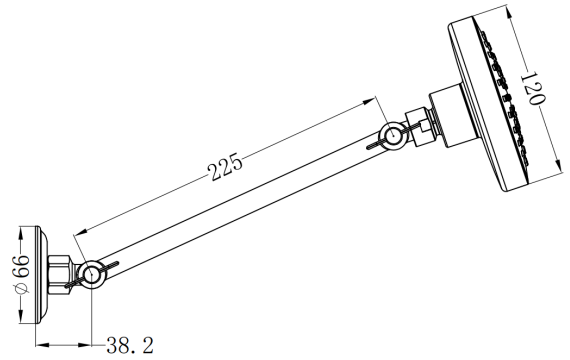

FIXED 180MM SPOUT
CODE 1639166
5 STAR 6LPM

• 24MM DIAMETER

FIXED 214MM SPOUT
CODE 1639167
5 STAR 6LPM

SWIVEL ROUND SPOUT
CODE 1639169
226MM REACH FROM WALL
5 STAR 6LPM

HI RISE SWIVEL 241MM SPOUT
CODE 1639168
260MM REACH FROM WALL
4 STAR 7LPM

- NEOPEARL CONCEALED AERATOR
- MATTE BLACK COLOUR
- ANTI VANDAL HANDLE FIXING

- HOT & COLD WORD DECALS ON HANDLES
- SPOUTS ARE 24MM DIA
- JUMPER VALVE FOR EASY INSTALL

INTRA RANGE

BASIN SET
CODE 1639162

WALL TOP ASS
CODE 1639163
PAIR

FIXED 180MM SPOUT
CODE 1639166
24MM DIAMETER

SWIVEL ROUND SPOUT
CODE 1639169

ALL DIRECTIONAL SHOWER ARM & ROSE
CODE 1639165

WASHING MACHINE SET
CODE 1639164
PAIR

FIXED 214MM SPOUT
CODE 1639167
24MM DIAMETER

HI RISE SWIVEL 241MM SPOUT
CODE 1639168