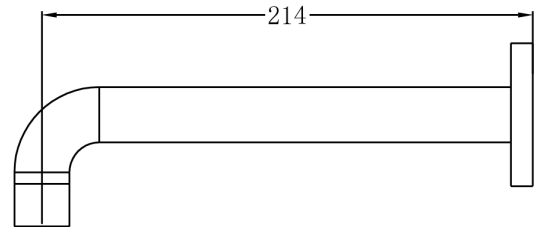

FIXED 180MM SPOUT
CODE 1639166
24MM DIAMETER

SWIVEL ROUND SPOUT
CODE 1639169

ALL DIRECTIONAL SHOWER ARM & ROSE
CODE 1639165

WASHING MACHINE SET
CODE 1639164
PAIR

FIXED 214MM SPOUT
CODE 1639167
24MM DIAMETER

HI RISE SWIVEL 241MM SPOUT
CODE 1639168