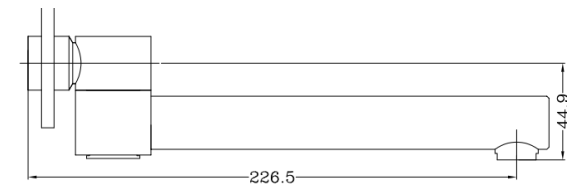

FIXED 180MM SPOUT
CODE 1639166
5 STAR 6LPM

• 24MM DIAMETER

FIXED 214MM SPOUT
CODE 1639167
5 STAR 6LPM

SWIVEL ROUND SPOUT
CODE 1639169
226MM REACH FROM WALL
5 STAR 6LPM

HI RISE SWIVEL 241MM SPOUT
CODE 1639168
260MM REACH FROM WALL
4 STAR 7LPM

- NEOPEARL CONCEALED AERATOR
- MATTE BLACK COLOUR
- ANTI VANDAL HANDLE FIXING

- HOT & COLD WORD DECALS ON HANDLES
- SPOUTS ARE 24MM DIA
- JUMPER VALVE FOR EASY INSTALL

INTRA RANGE

BASIN SET
CODE 1639162

WALL TOP ASS
CODE 1639163
PAIR

FIXED 180MM SPOUT
CODE 1639166
24MM DIAMETER

SWIVEL ROUND SPOUT
CODE 1639169

ALL DIRECTIONAL SHOWER ARM & ROSE
CODE 1639165

WASHING MACHINE SET
CODE 1639164
PAIR

FIXED 214MM SPOUT
CODE 1639167
24MM DIAMETER