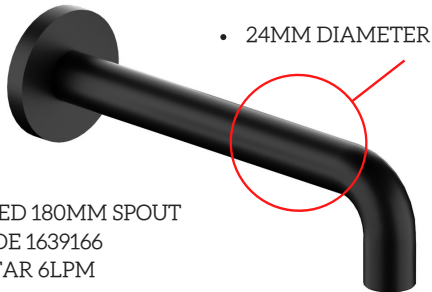

INTRA RANGE

BASIN SET
CODE 1639162
SWIVEL SPOUT
5 STAR 6LPM

ALL DIRECTIONAL
SHOWER ARM & ROSE
3 SPRAY FUNCTION
CODE 1639165

CLICK BUTTON CONTROL

ANTI VANDAL FIXING

WALL TOP SET
CODE 1639163
PAIR

WASHING MACHINE SET
CODE 1639164
PAIR

FIXED 180MM SPOUT
CODE 1639166
5 STAR 6LPM

• 24MM DIAMETER

FIXED 214MM SPOUT
CODE 1639167
5 STAR 6LPM

SWIVEL ROUND SPOUT
CODE 1639169
226MM REACH FROM WALL
5 STAR 6LPM

HI RISE SWIVEL 241MM SPOUT
CODE 1639168
260MM REACH FROM WALL
4 STAR 7LPM

- NEOPEARL CONCEALED AERATOR
- MATTE BLACK COLOUR
- ANTI VANDAL HANDLE FIXING

- HOT & COLD WORD DECALS ON HANDLES
- SPOUTS ARE 24MM DIA
- JUMPER VALVE FOR EASY INSTALL

INTRA RANGE

BASIN SET
CODE 1639162

WALL TOP ASS
CODE 1639163
PAIR

FIXED 180MM SPOUT
CODE 1639166
24MM DIAMETER

SWIVEL ROUND SPOUT
CODE 1639169

ALL DIRECTIONAL SHOWER ARM & ROSE
CODE 1639165

WASHING MACHINE SET
CODE 1639164
PAIR

FIXED 214MM SPOUT
CODE 1639167
24MM DIAMETER