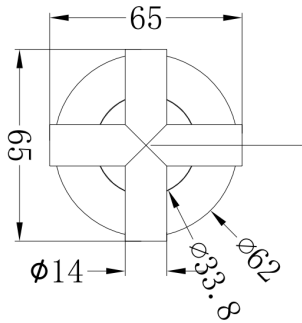

FIXED 180MM SPOUT
CODE 1639166
5 STAR 6LPM

• 24MM DIAMETER

FIXED 214MM SPOUT
CODE 1639167
5 STAR 6LPM

SWIVEL ROUND SPOUT
CODE 1639169
226MM REACH FROM WALL
5 STAR 6LPM

HI RISE SWIVEL 241MM SPOUT
CODE 1639168
260MM REACH FROM WALL
4 STAR 7LPM

- NEOPEARL CONCEALED AERATOR
- MATTE BLACK COLOUR
- ANTI VANDAL HANDLE FIXING

- HOT & COLD WORD DECALS ON HANDLES
- SPOUTS ARE 24MM DIA
- JUMPER VALVE FOR EASY INSTALL

INTRA RANGE

BASIN SET
CODE 1639162

WALL TOP ASS
CODE 1639163
PAIR

FIXED 180MM SPOUT
CODE 1639166
24MM DIAMETER

SWIVEL ROUND SPOUT
CODE 1639169

ALL DIRECTIONAL SHOWER ARM & ROSE
CODE 1639165

WASHING MACHINE SET
CODE 1639164
PAIR

FIXED 214MM SPOUT
CODE 1639167
24MM DIAMETER

HI RISE SWIVEL 241MM SPOUT
CODE 1639168