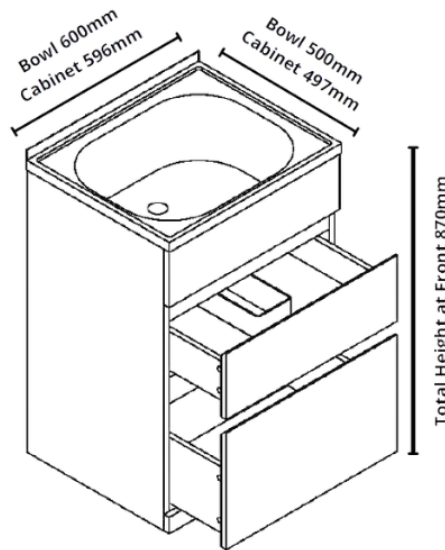

HANDO DELUXE

TROUGH & CABINET

Side View No Bowl

Aerial View No Bowl

- 45L trough - SS bowl
- White gloss solid PVC cabinet - 2 soft close drawers
- Dual bypass kit included
- Bypass (1) /tap cover (1) included
- 2 tap holes
- 600w x 500d x 870h

SKU: 1636172

Year
Warranty

swan | bathrooms

swanbathrooms.com.au | 1800 571 060

Disclaimer: Dimensions are nominal measurements only and are subject to change without notice.
Always use physical products for setouts and roughing in, as specification drawings can vary from actual product received.