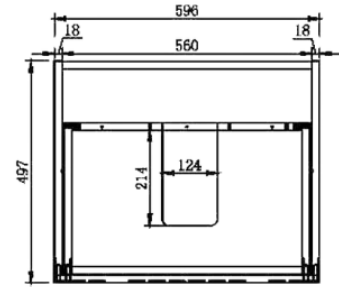

HANDO DELUXE

TROUGH & CABINET

Side View No Bowl

Aerial View No Bowl

- 45L trough - SS bowl
- White gloss solid PVC cabinet - 2 soft close drawers
- Dual bypass kit included
- Bypass (1) /tap cover (1) included
- 2 tap holes
- 600w x 500d x 870h

SKU: 1636172

Year
Warranty

swan | bathrooms

swanbathrooms.com.au | 1800 571 060

Disclaimer: Dimensions are nominal measurements only and are subject to change without notice.
Always use physical products for setouts and roughing in, as specification drawings can vary from actual product received.