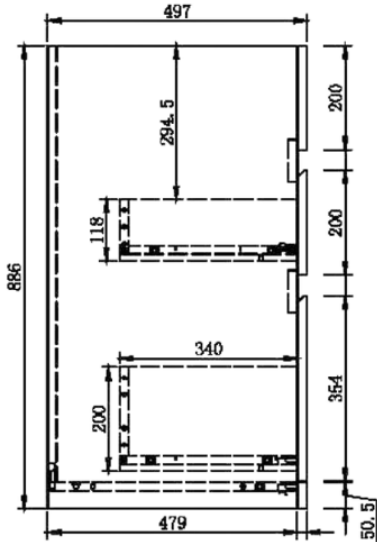

HANDO DELUXE

TROUGH & CABINET

Side View No Bowl

Aerial View No Bowl

- 45L trough - SS bowl
- White gloss solid PVC cabinet - 2 soft close drawers
- Dual bypass kit included
- Bypass (1) /tap cover (1) included
- 2 tap holes
- 600w x 500d x 870h

SKU: 1636172

Year
Warranty

swan | bathrooms

swanbathrooms.com.au | 1800 571 060

Disclaimer: Dimensions are nominal measurements only and are subject to change without notice.
Always use physical products for setouts and roughing in, as specification drawings can vary from actual product received.