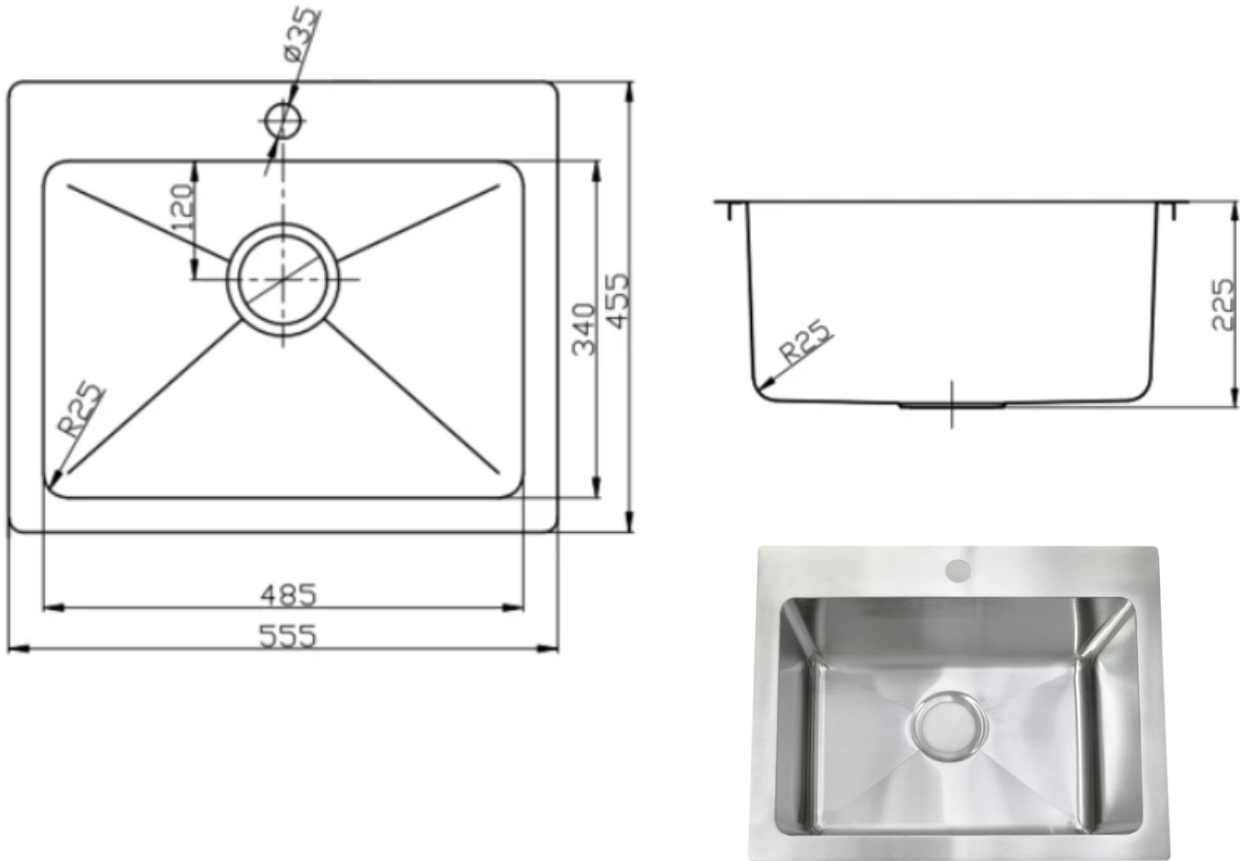

## INSET/UNDERMOUNT SINK

- Modern style handmade sink - flat edges
- Stainless steel - SS304 - 1.2mm
- R25corners
- One tap hole
- 555w x 455h overall x 225 deep
- 485w x 340h x internal measurement x 225 deep