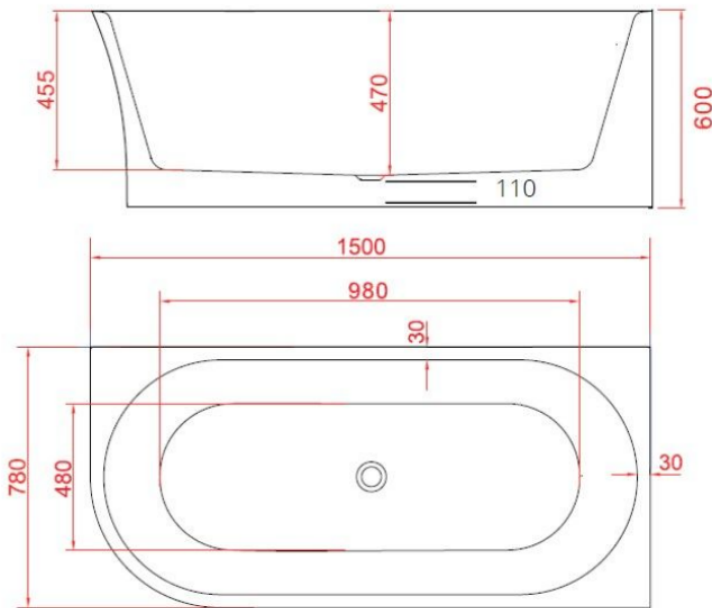

## 1500 RH Freestanding BTW Bath

- Freestanding Bath
- Right Hand Corner Back to Wall Design
- Sanitary Grade Acrylic
- Steel Frame
- Adjustable feet for easy installation
- Centre Waste
- 4 Sided Skirt
- 1500 x 780 x 600

SKU: 1634243

**swan** | bathrooms

swanbathrooms.com.au | 1800 571 060

**Disclaimer:** Dimensions are nominal measurements only and are subject to change without notice.

Always use physical products for setouts and roughing in, as specification drawings can vary from actual product received.

ALLOW +/- VARIATIONS TO THESE MEASUREMENTS.

FOR FLUSH FINISH TO WALL - WALLS MUST BE STRAIGHT BEFORE INSTALLATION.

WHERE BATH CONNECTS TO A WALL, IT MAY HAVE A 10MM VARIATION THAT WILL REQUIRE CAULKING.