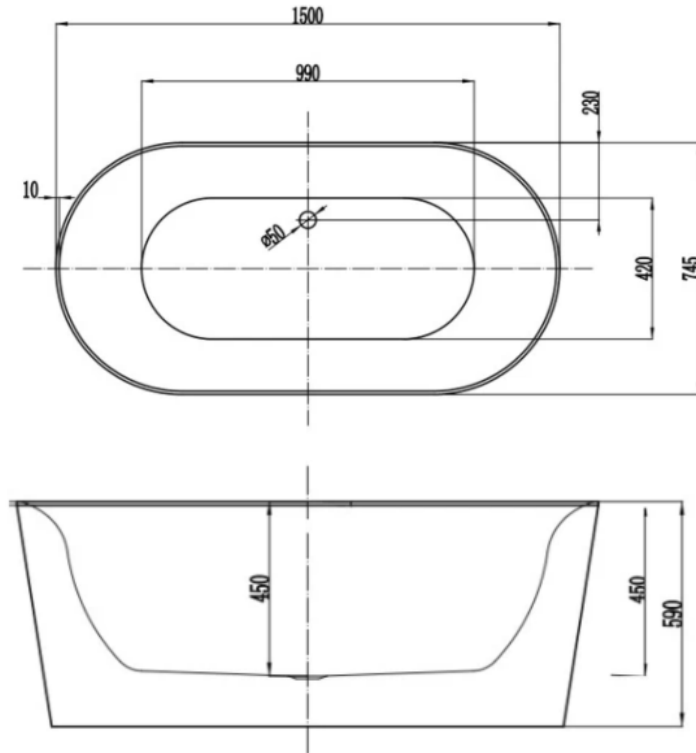

PRINCE

1500 Freestanding bath

- Super thin edge - 10mm
- Lumber support for added comfort
- Sanitary grade acrylic
- High gloss finish - white
- Steel Frame
- Adjustable feet for easy installation
- Offset waste position for larger seating area
- 125mm trap clearance
- 1500 x 745 x 590

SKU: 1632872

swan | bathrooms

swanbathrooms.com.au | 1800 571 060

Disclaimer: Dimensions are nominal measurements only and are subject to change without notice. Always use physical products for setouts and roughing in, as specification drawings can vary from actual product received.
Warranty: Conditions apply - full terms and conditions available upon request V: 10/21