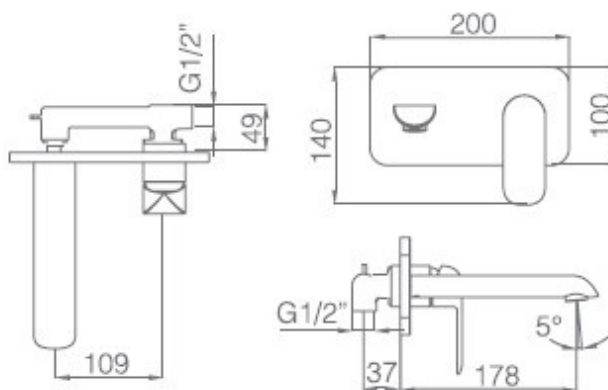

Have actual item onsite to confirm installation. Check tile and wall board thickness before installation