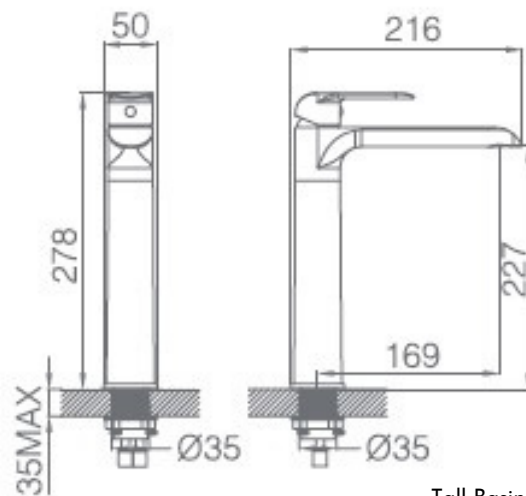

Tall Basin Mixer
1632052
5 Star 5 LPM
Chrome