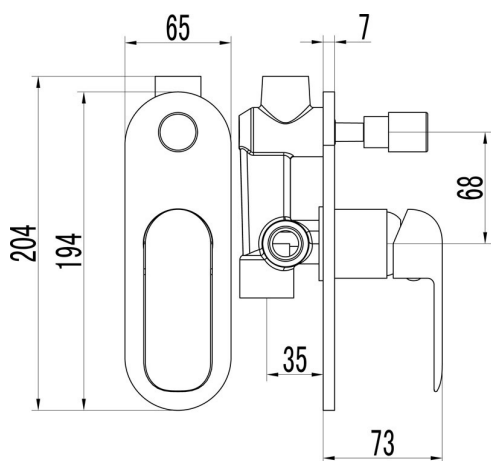

Sink or Laundry
Mixer Swivel Spout
1643602
4 Star 6.5 LPM
Chrome

- Solid Brass Construction
- European 35mm Cartridge
- German Neoperl Concealed Aerator
- Pex 'No Burst' Flexible Hose Tails

- 15 Year Ceramic Disc Warranty
- 7 Year Parts Warranty
- 5 Year Labour Warranty

IKON KARA CHROME

Basin Mixer
1625734
5 Star 5 LPM
Chrome

Tall Basin Mixer
1632052
5 Star 5 LPM
Chrome

Shower or Bath Mixer
1625736
Chrome

Have actual item onsite to confirm installation. Check tile and wall board thickness before installation

Wall Basin / Bath Set
Spout on LHS
1625740
Chrome

Shower or Bath Mixer
Divertor
1643602
Chrome

Sink or Laundry Mixer Swivel
Spout
1643602
Chrome