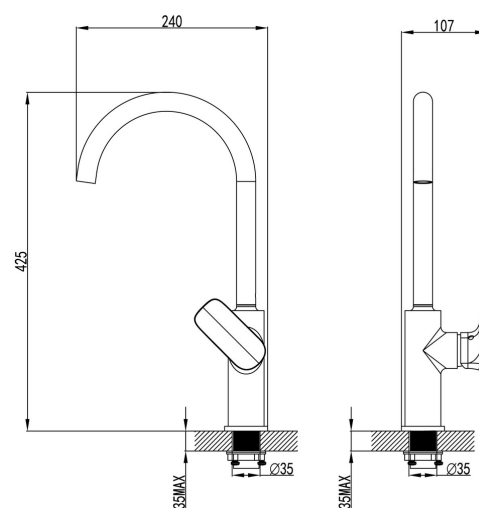

Sink or Laundry
Mixer Swivel Spout
1643602
4 Star 6.5 LPM
Chrome

- Solid Brass Construction
- European 35mm Cartridge
- German Neoperl Concealed Aerator
- Pex 'No Burst' Flexible Hose Tails

- 15 Year Ceramic Disc Warranty
- 7 Year Parts Warranty
- 5 Year Labour Warranty

Wall Basin / Bath Set
Spout on LHS
1625740
Chrome

Shower or Bath Mixer
Divertor
1643602
Chrome

Sink or Laundry Mixer Swivel
Spout
1643602
Chrome