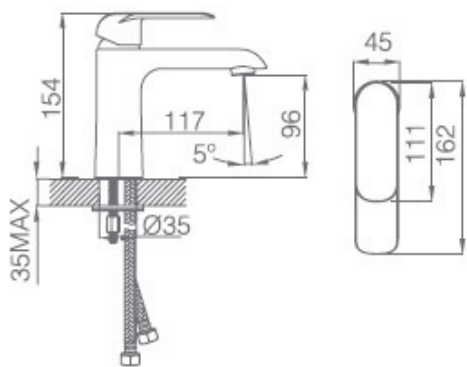

IKON KARA CHROME