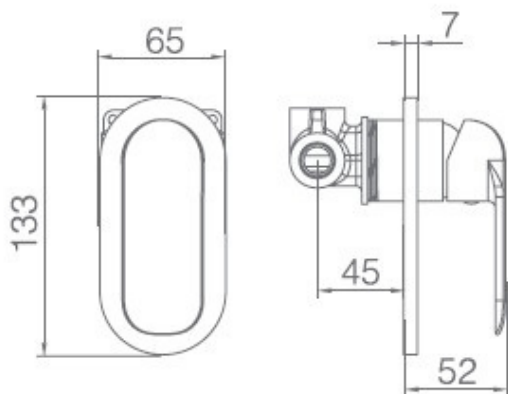

Basin Mixer
1625734
5 Star 5 LPM
Chrome

Shower or Bath Mixer
1625736
Chrome