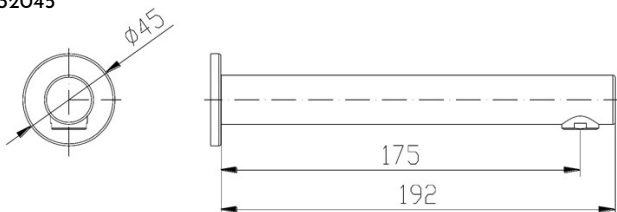

Basin or Bath Mixer &
Curved Spout
1640963

Kitchen & Laundry
Swivel Spout Mixer
1632040

Have actual items onsite to confirm installation. Check tile and wall board thickness before installation

Bath Straight Spout
1632045