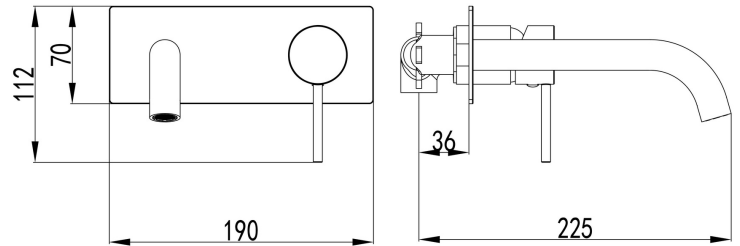

Basin or Bath Mixer &
Curved Spout
1640963

Kitchen & Laundry
Swivel Spout Mixer
1632040

Have actual items onsite to confirm installation. Check tile and wall board thickness before installation

Bath Straight Spout
1632045