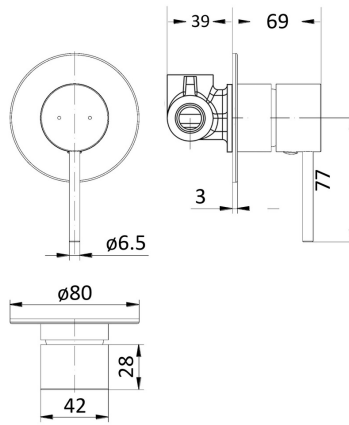

Shower or Bath Mixer
1632043