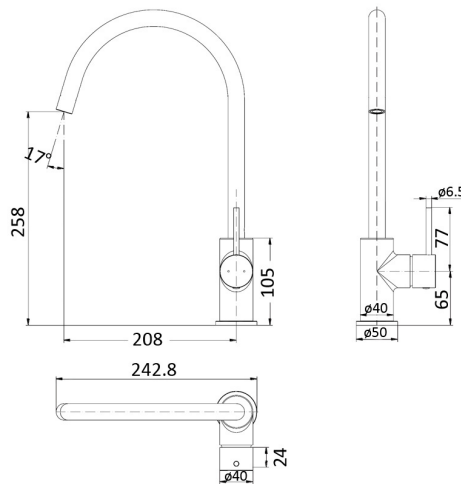

Basin or Bath Mixer
& Curved Spout
1640965
5 Star 5LPM
Matte Black

Straight Spout
1632051
Matte Black

Kitchen or Laundry Swivel Mixer
1632046
5 Star 6 LPM
Matte Black

Curved Spout
1640966
Matte Black

- Mixers are Solid Brass Construction
- European 35mm Cartridge
- German Neoperl Concealed Aerator
- Pex 'No Burst' Flexible Hose Tails

- 15 Year Ceramic Disc Warranty
- 7 Year Parts Warranty
- 5 Year Labour Warranty

IKON HALI

Basin Mixer
1632041

Shower or Bath Mixer
1632043

Tall Basin Mixer
1632042

Basin or Bath Mixer &
Straight Spout
1632044

Basin or Bath Mixer &
Curved Spout
1640963

Kitchen & Laundry
Swivel Spout Mixer
1632040

Have actual items onsite to confirm installation. Check tile and wall board thickness before installation

Bath Straight Spout
1632045

Bath Curved Spout
1640964