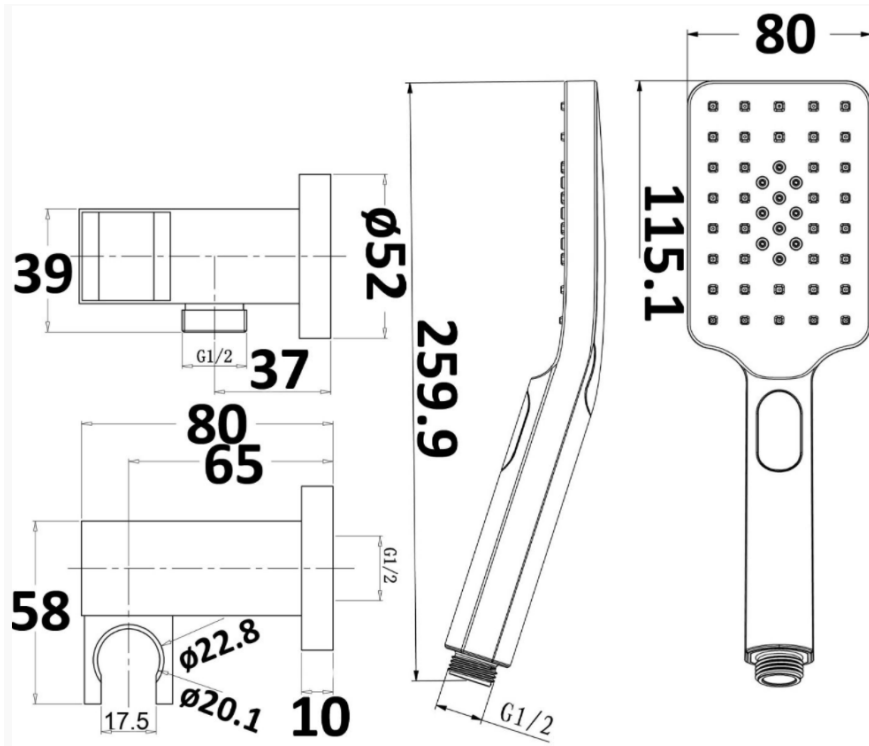

## Hand shower

- Hand shower - 3 Function spray pattern
- Push button control to change spray patterns
- Square slim line design
- 1.5m double hook stainless steel hose
- 4 Star WELS - 7/LPM
- black

SKU: 1632039

**swan** | bathrooms

swanbathrooms.com.au | 1800 571 060

**Disclaimer:** Dimensions are nominal measurements only and are subject to change without notice.  
Always use physical products for setouts and roughing in, as specification drawings can vary from actual product received.