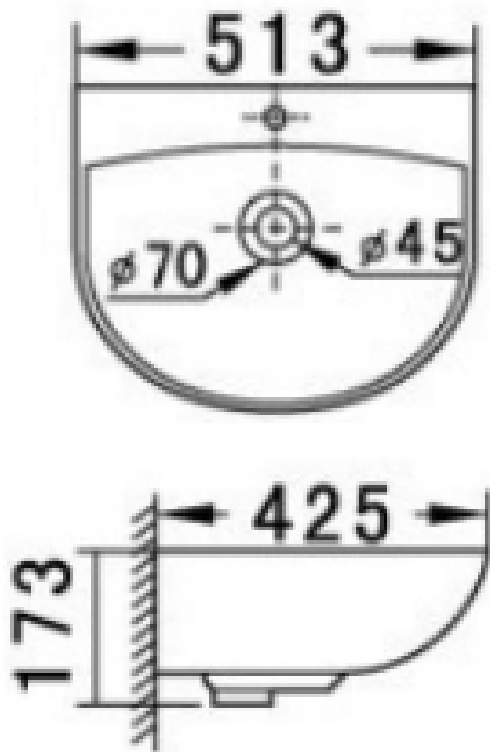

## Wall hung basin

- Ceramic wall hung basin (fixing brackets included)
- Thin edges
- 1 tap hole
- Metal overflow ring - chrome
- upgrade colours available
- 513w x 425d x 173h
- 32mm Plug & washer required - sold separately
- Tap sold separately

SKU: 1631807

**swan** | bathrooms

swanbathrooms.com.au | 1800 571 060

**Disclaimer:** Dimensions are nominal measurements only and are subject to change without notice.  
Always use physical products for setouts and roughing in, as specification drawings can vary from actual product received.