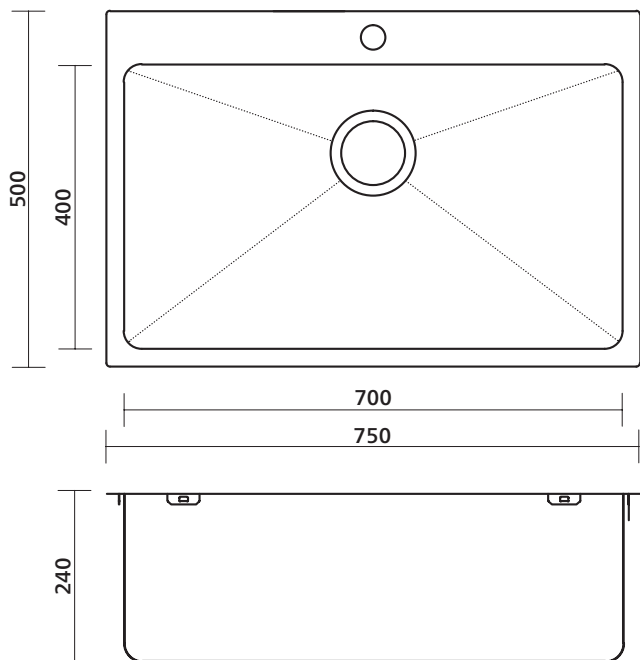

Kubic Deep sinks are perfect for your outdoor kitchen, pantry and designer laundry.

- Square lines and silk finish
- Square corners, flat rim (sits flat on benchtop)
- Large built-in tap platform
- 1.0 mm thick premium 304 grade stainless steel
- Extra-deep bowls – 240 mm
- Easy to clean corners
- Optional overflow, located at front of sink
- Sound deadening
- Designer basket wastes

#### Product details

SUMMARY	Single bowl
WASTE	Includes basket waste
OVERFLOW	Optional overflow, located at front of sink opposite tap landing
BOWL SIZE	700 x 400 mm, 240 mm deep
CAPACITY	70 litres
ACCESSORIES	A variety of accessories is available.