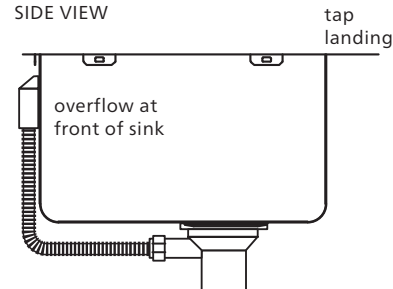

SIDE VIEW

SEIMA

kitchen + laundry + bathroom ware

seima.com.au

Please note

- All measurements are in millimetres.
- Always use the actual product to verify cutout.
- Use silicone sealant. Do not use epoxy type adhesives.
- Specifications may vary without notice as part of our continuous improvement practices.