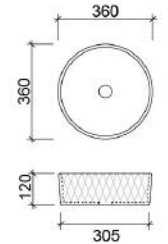

Diamond White

WG DIA-BS-360-WG-S

WM DIA-BS-360-WM-U