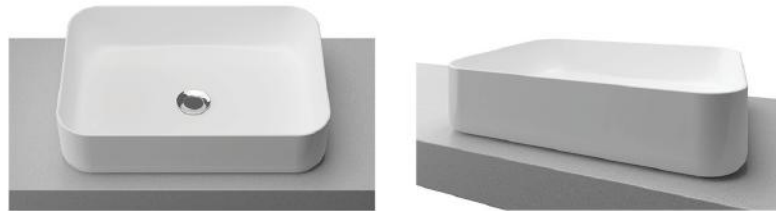

Offset or wall mounted tapware required

WG BON-BS-560-WG-S

WM BON-BS-560-WM-U

TIMBERLINE BASINS

Chase White

Offset or wall mounted tapware required

WG CHA-BS-400-WG-S

WM CHA-BS-400-WM-U

Diamond White

WG DIA-BS-360-WG-S

WM DIA-BS-360-WM-U

Elite White*

WG ELI-BS-415-WG-S

WM ELI-BS-415-WM-U

Elite Black*

BKM ELI-BS-415-BKM-U

Enchant White

WG ENC-BS-500-WG-S

WM ENC-BS-500-WM-U

Enchant Black

BKM ENC-BS-500-BKM-U

NOTE: Wastes not included for Ceramic and Mineral Composite basins. Ceramic and Stainless Steel wastes available as separate purchase. White gloss ceramic basins (-S) included in package price. Mineral Composite, Stainless Steel, matt and coloured basins (-U) will incur an additional charge. While the colours in this brochure are to the highest standard in printing, it should only be used as an indication of actual product design. *Suitable for small space vanities.