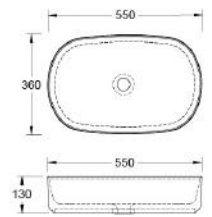

Myrtle White

WG MYR-BS-550-WG-S

WM MYR-BS-550-WM-U