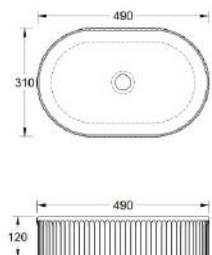

Oval Flute White

WG OVF-BS-490-WG-S

WM OVF-BS-490-WM-U

NOTE: Wastes not included for Ceramic and Mineral Composite basins. Ceramic and Stainless Steel wastes available as separate purchase. White gloss ceramic basins (-S) included in package price. Mineral Composite, Stainless Steel, matt and coloured basins (-U) will incur an additional charge. While the colours in this brochure are to the highest standard in printing, it should only be used as an indication of actual product design. *Suitable for small space vanities.