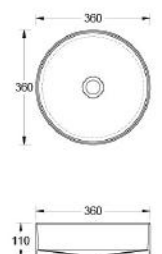

Luxe Brushed Nickel

BN LUX-BS-360-BN-U

(Including waste)

NOTE: Wastes not included for Ceramic and Mineral Composite basins. Ceramic and Stainless Steel wastes available as separate purchase. White gloss ceramic basins (-S) included in package price. Mineral Composite, Stainless Steel, matt and coloured basins (-U) will incur an additional charge. While the colours in this brochure are to the highest standard in printing, it should only be used as an indication of actual product design. *Suitable for small space vanities.