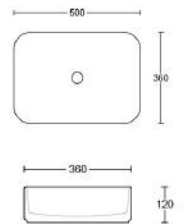

Enchant Black

BKM ENC-BS-500-BKM-U

NOTE: Wastes not included for Ceramic and Mineral Composite basins. Ceramic and Stainless Steel wastes available as separate purchase. White gloss ceramic basins (-S) included in package price. Mineral Composite, Stainless Steel, matt and coloured basins (-U) will incur an additional charge. While the colours in this brochure are to the highest standard in printing, it should only be used as an indication of actual product design. *Suitable for small space vanities.