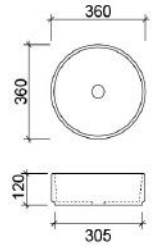

TIMBERLINE BASINS

Allure Arrow White

WG ALA-BS-360-WG-S

WM ALA-BS-360-WM-U

Allure Dimple White

WG ALD-BS-360-WG-S

WM ALD-BS-360-WM-U

Allure Flute White