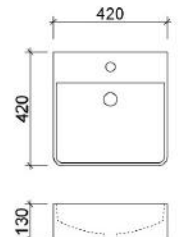

Iconic 420 White

With overflow and tap landing

WG ICN-BS-420-WG-S

WG - White Gloss | WM - White Matt | BKM - Black Matt | ANT - Anthracite | GM - Grey Matt | LGM - Light Grey Matt | PM - Pink Matt |
BG - Brushed Gold | BN - Brushed Nickel