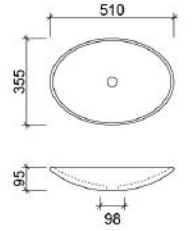

Feather White

WG FEA-BS-500-WG-S

WM FEA-BS-500-WM-U