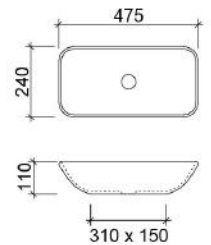

Bloom White*

WG BLO-BS-475-WG-S