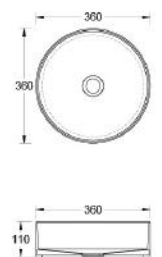

Rome Inset White

Offset or wall mounted tapware required

WG ROM-BS-600-WG-S

Stainless Steel Basins

Luxe Brushed Gold

BG LUX-BS-360-BG-U

(Including waste)

Luxe Brushed Nickel