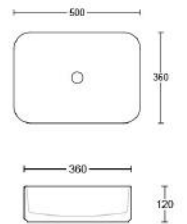

Enchant White

WG ENC-BS-500-WG-S

WM ENC-BS-500-WM-U