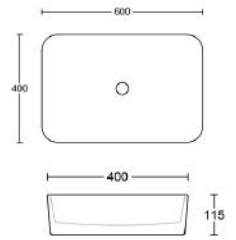

TIMBERLINE BASINS

Quill White

Offset or wall mounted tapware required

WG QUI-BS-600-WG-S