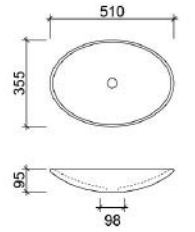

Feather Black

BKM FEA-BS-500-BKM-U