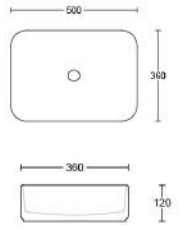

TIMBERLINE BASINS

Enchant Grey

Anthracite Waste required

GM ENC-BS-500-GM-U