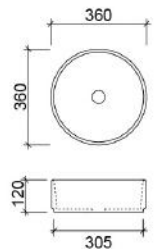

Allure Grey

GM ALL-BS-360-GM-U