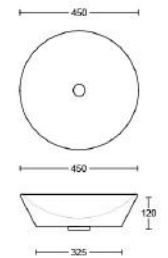

Jupiter White

Offset or wall mounted tapware required

WG JUP-BS-450-WG-S