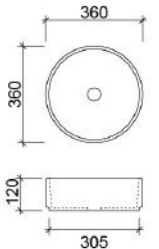

Allure Raked White

WG ALR-BS-360-WG-S

WM ALR-BS-360-WM-U