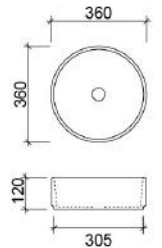

Allure Pink

PM ALL-BS-360-PM-U

NOTE: Wastes not included for Ceramic and Mineral Composite basins. Ceramic and Stainless Steel wastes available as separate purchase. White gloss ceramic basins (-S) included in package price. Mineral Composite, Stainless Steel, matt and coloured basins (-U) will incur an additional charge. While the colours in this brochure are to the highest standard in printing, it should only be used as an indication of actual product design. *Suitable for small space vanities.