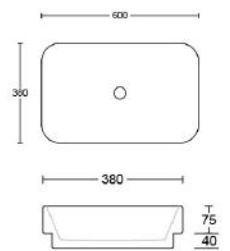

Rome Inset White

Offset or wall mounted tapware required

WG ROM-BS-600-WG-S