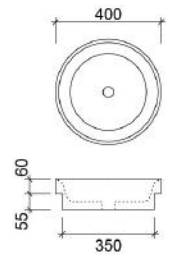

WM GEO-BS-600-WM-U

Lorenzo Inset White

Offset or wall mounted tapware required

WG LOR-BS-500-WG-S

WM LOR-BS-500-WM-U

WG - White Gloss | **WM** - White Matt | **BKM** - Black Matt | **ANT** - Anthracite | **GM** - Grey Matt | **LGM** - Light Grey Matt | **PM** - Pink Matt | **BG** - Brushed Gold | **BN** - Brushed Nickel

TIMBERLINE BASINS

Radius Inset White

Offset or wall mounted tapware required

WG RAD-BS-400-WG-S

WM RAD-BS-400-WM-U

Radius Inset Black

Offset or wall mounted tapware required

BKM RAD-BS-400-BKM-U