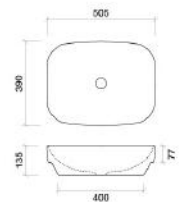

WM GEO-BS-600-WM-U

Lorenzo Inset White

Offset or wall mounted tapware required

WG LOR-BS-500-WG-S

WM LOR-BS-500-WM-U

WG - White Gloss | **WM** - White Matt | **BKM** - Black Matt | **ANT** - Anthracite | **GM** - Grey Matt | **LGM** - Light Grey Matt | **PM** - Pink Matt | **BG** - Brushed Gold | **BN** - Brushed Nickel