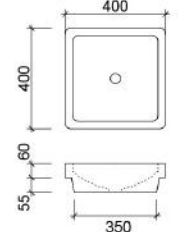

WG ADD-BS-400-WG-S

WM ADD-BS-400-WM-U

Arcade Inset White

Offset or wall mounted tapware required

WG ARC-BS-400-WG-S

George Inset White

Offset or wall mounted tapware required

WG GEO-BS-600-WG-S