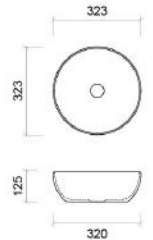

Iconic 500 White

With overflow and tap landing

WG ICN-BS-500-WG-S

Jessie White*

WG JES-BS-320-WG-S

WM JES-BS-320-WM-U

Jupiter White

Offset or wall mounted tapware required