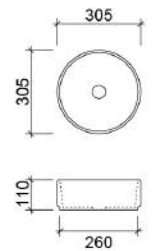

Gem White*

WG GEM-BS-305-WG-S