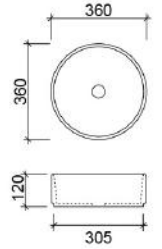

Allure Black

BKM ALL-BS-360-BKM-U