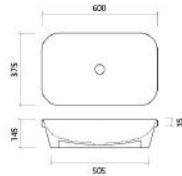

George Inset White

Offset or wall mounted tapware required

WG GEO-BS-600-WG-S

WM GEO-BS-600-WM-U