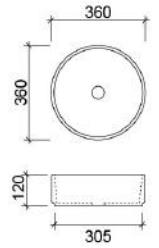

TIMBERLINE BASINS

Allure Arrow White

WG ALA-BS-360-WG-S

WM ALA-BS-360-WM-U