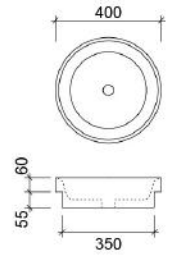

TIMBERLINE BASINS

Radius Inset White

Offset or wall mounted tapware required

WG RAD-BS-400-WG-S

WM RAD-BS-400-WM-U