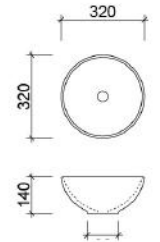

TIMBERLINE BASINS

Quill White

Offset or wall mounted tapware required

WG QUI-BS-600-WG-S

Rose White*

WG ROS-BS-320-WG-S

Addison Inset White

Offset or wall mounted tapware required