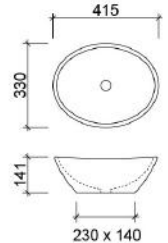

Diamond White

WG DIA-BS-360-WG-S

WM DIA-BS-360-WM-U

Elite White*

WG ELI-BS-415-WG-S

WM ELI-BS-415-WM-U

Elite Black*

BKM ELI-BS-415-BKM-U