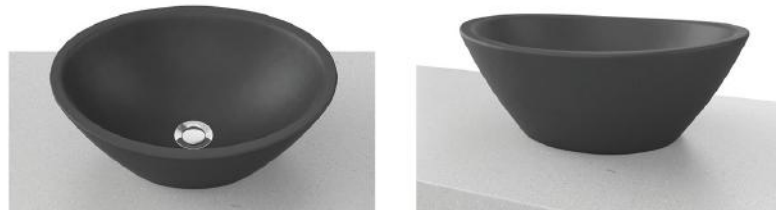

Offset or wall mounted tapware required

WG BON-BS-560-WG-S

WM BON-BS-560-WM-U

TIMBERLINE BASINS

Chase White

Offset or wall mounted tapware required

WG CHA-BS-400-WG-S

WM CHA-BS-400-WM-U

Diamond White

WG DIA-BS-360-WG-S

WM DIA-BS-360-WM-U

Elite White*

WG ELI-BS-415-WG-S

WM ELI-BS-415-WM-U

Elite Black*

BKM ELI-BS-415-BKM-U

Enchant White

WG ENC-BS-500-WG-S

WM ENC-BS-500-WM-U

Enchant Black

BKM ENC-BS-500-BKM-U

NOTE: Wastes not included for Ceramic and Mineral Composite basins. Ceramic and Stainless Steel wastes available as separate purchase. White gloss ceramic basins (-S) included in package price. Mineral Composite, Stainless Steel, matt and coloured basins (-U) will incur an additional charge. While the colours in this brochure are to the highest standard in printing, it should only be used as an indication of actual product design. *Suitable for small space vanities.