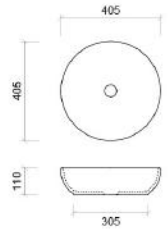

Offset or wall mounted tapware required

WG BON-BS-560-WG-S

WM BON-BS-560-WM-U

TIMBERLINE BASINS

Chase White

Offset or wall mounted tapware required

WG CHA-BS-400-WG-S

WM CHA-BS-400-WM-U