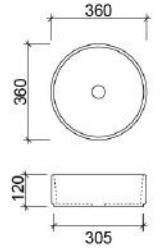

TIMBERLINE BASINS

Allure White

WG ALL-BS-360-WG-S

WM ALL-BS-360-WM-U