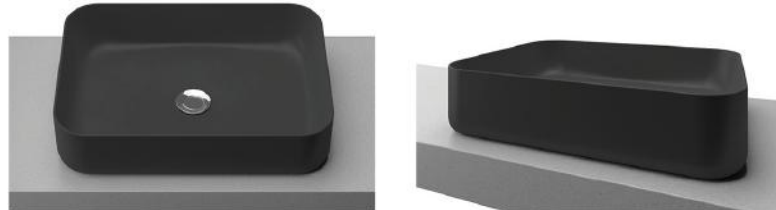

Diamond White

WG DIA-BS-360-WG-S

WM DIA-BS-360-WM-U

Elite White*

WG ELI-BS-415-WG-S

WM ELI-BS-415-WM-U

Elite Black*

BKM ELI-BS-415-BKM-U

Enchant White

WG ENC-BS-500-WG-S

WM ENC-BS-500-WM-U

Enchant Black

BKM ENC-BS-500-BKM-U

NOTE: Wastes not included for Ceramic and Mineral Composite basins. Ceramic and Stainless Steel wastes available as separate purchase. White gloss ceramic basins (-S) included in package price. Mineral Composite, Stainless Steel, matt and coloured basins (-U) will incur an additional charge. While the colours in this brochure are to the highest standard in printing, it should only be used as an indication of actual product design. *Suitable for small space vanities.