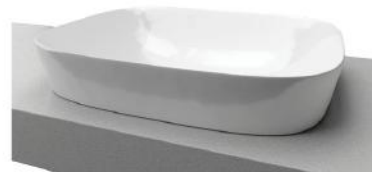

WM GEO-BS-600-WM-U

Lorenzo Inset White

Offset or wall mounted tapware required

WG LOR-BS-500-WG-S

WM LOR-BS-500-WM-U

WG - White Gloss | **WM** - White Matt | **BKM** - Black Matt | **ANT** - Anthracite | **GM** - Grey Matt | **LGM** - Light Grey Matt | **PM** - Pink Matt | **BG** - Brushed Gold | **BN** - Brushed Nickel

Rome Inset White

Offset or wall mounted tapware required

WG ROM-BS-600-WG-S

Stainless Steel Basins

Luxe Brushed Gold

BG LUX-BS-360-BG-U

(Including waste)

Luxe Brushed Nickel