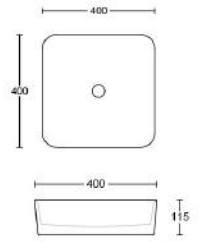

Florent White

Offset or wall mounted tapware required

WG FLO-BS-400-WG-S