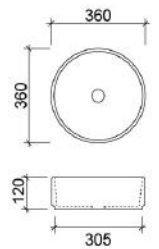

Allure Flute White

WG ALF-BS-365-WG-S

WM ALF-BS-365-WM-U