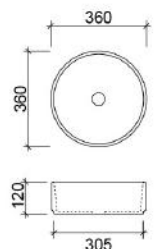

Allure Light Grey

LGM ALL-BS-360-LGM-U