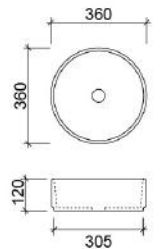

Allure Anthracite

ANT ALL-BS-360-ANT-U