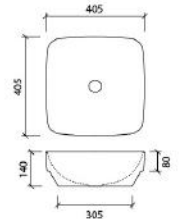

Addison Inset White

Offset or wall mounted tapware required

WG ADD-BS-400-WG-S

WM ADD-BS-400-WM-U