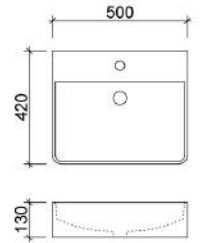

Iconic 500 White

With overflow and tap landing

WG ICN-BS-500-WG-S

Jessie White*

WG JES-BS-320-WG-S

WM JES-BS-320-WM-U

Jupiter White

Offset or wall mounted tapware required