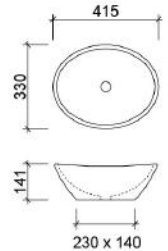

Diamond White

WG DIA-BS-360-WG-S

WM DIA-BS-360-WM-U

Elite White*

WG ELI-BS-415-WG-S

WM ELI-BS-415-WM-U

Elite Black*

BKM ELI-BS-415-BKM-U