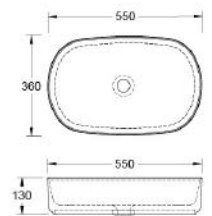

Myrtle Black

BKM MYR-BS-550-BKM-U